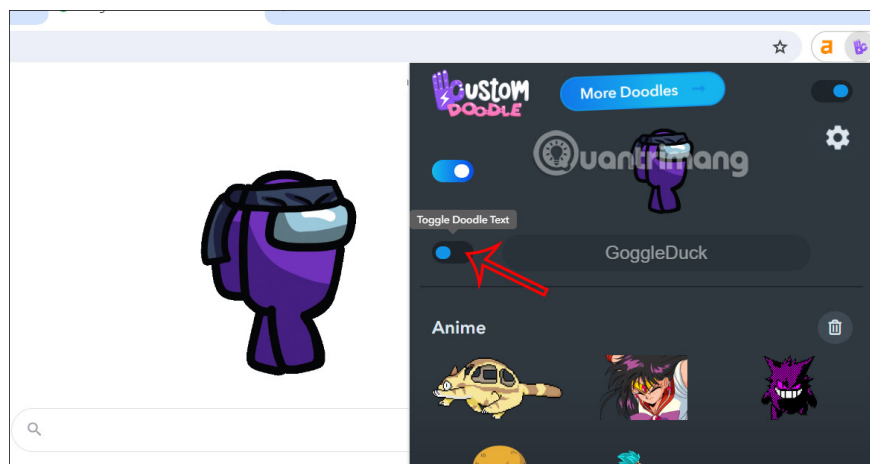

Instructions for changing the Google logo on the New Tab page

If you want to change the Google logo in the New Tab interface, you can install the Custom Doodle for Google utility. This extension allows you to add another image instead of the Google logo.

When you access New Tab on Chrome, you will immediately see the Google logo displayed in the middle. If you want to change the Google logo in the New Tab interface, you can install the Custom Doodle for Google utility. This utility allows you to add another image instead of the Google logo, or add custom text to display on the New Tab page. Below are instructions for changing the logo in New Tab.

How to change the Google logo on the New Tab page

Step 1:

First, install the Custom Doodle for Google utility for Chrome browser according to the link below.

Step 2:

Immediately after you install the utility, you will see the New Tab interface **change to the Google icon** as shown below.

Click on the new icon and immediately the Google icon in New Tab has been changed.

Step 4:

The utility also allows you to **change the current New Tab text** . We can turn off text, or enter new text.

You just **update new text into the frame** and immediately the content is displayed in the New Tab interface as shown below.