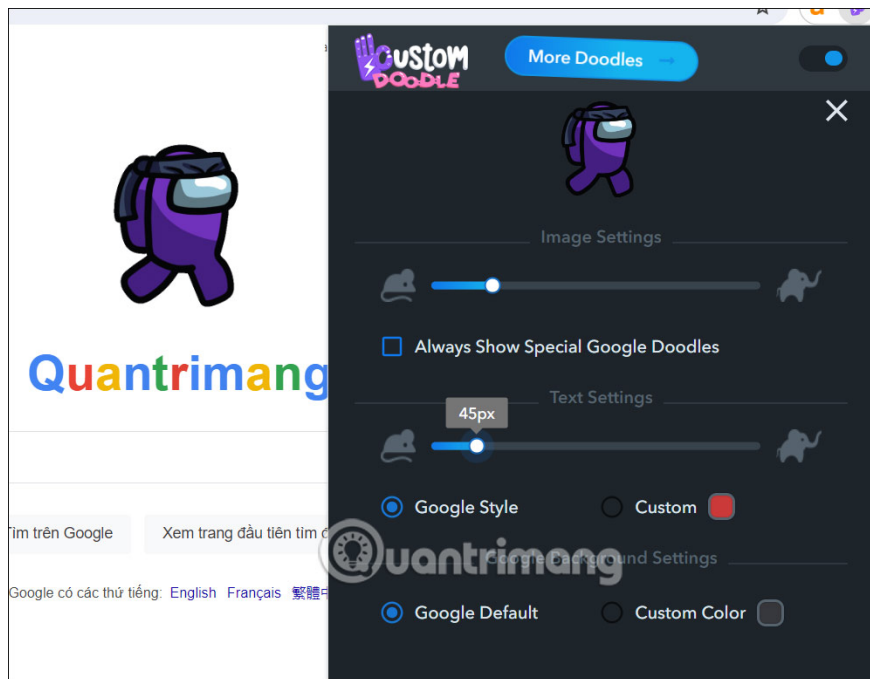

When you access New Tab on Chrome, you will immediately see the Google logo displayed in the middle. If you want to change the Google logo in the New Tab interface, you can install the Custom Doodle for Google utility. This utility allows you to add another image instead of the Google logo, or add custom text to display on the New Tab page. Below are instructions for changing the logo in New Tab.

How to change the Google logo on the New Tab page

Step 1:

First, install the Custom Doodle for Google utility for Chrome browser according to the link below.

Step 2:

Immediately after you install the utility, you will see the New Tab interface **change to the Google icon** as shown below.

Click on the new icon and immediately the Google icon in New Tab has been changed.

Step 4:

The utility also allows you to **change the current New Tab text** . We can turn off text, or enter new text.

You just **update new text into the frame** and immediately the content is displayed in the New Tab interface as shown below.

Step 5:

Clicking on **the gear icon** will switch to **the custom interface displaying the new icon at New Tab** . You click on each item or change to see if it is correct to your liking or not.

Step 6: