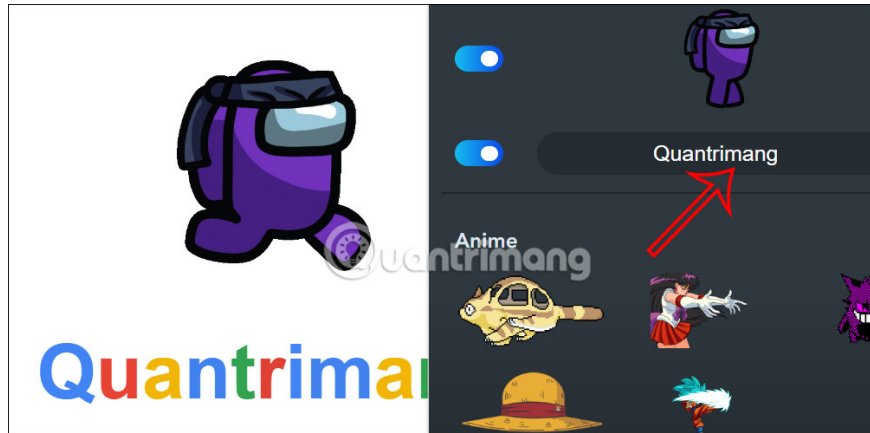

Instructions for changing the Google logo on the New Tab page

If you want to change the Google logo in the New Tab interface, you can install the Custom Doodle for Google utility. This extension allows you to add another image instead of the Google logo.

When you access New Tab on Chrome, you will immediately see the Google logo displayed in the middle. If you want to change the Google logo in the New Tab interface, you can install the Custom Doodle for Google utility. This utility allows you to add another image instead of the Google logo, or add custom text to display on the New Tab page. Below are instructions for changing the logo in New Tab.

How to change the Google logo on the New Tab page

Step 1:

First, install the Custom Doodle for Google utility for Chrome browser according to the link below.

Step 2:

Immediately after you install the utility, you will see the New Tab interface **change to the Google icon** as shown below.

Click on the new icon and immediately the Google icon in New Tab has been changed.

Step 4:

The utility also allows you to **change the current New Tab text** . We can turn off text, or enter new text.

You just **update new text into the frame** and immediately the content is displayed in the New Tab interface as shown below.