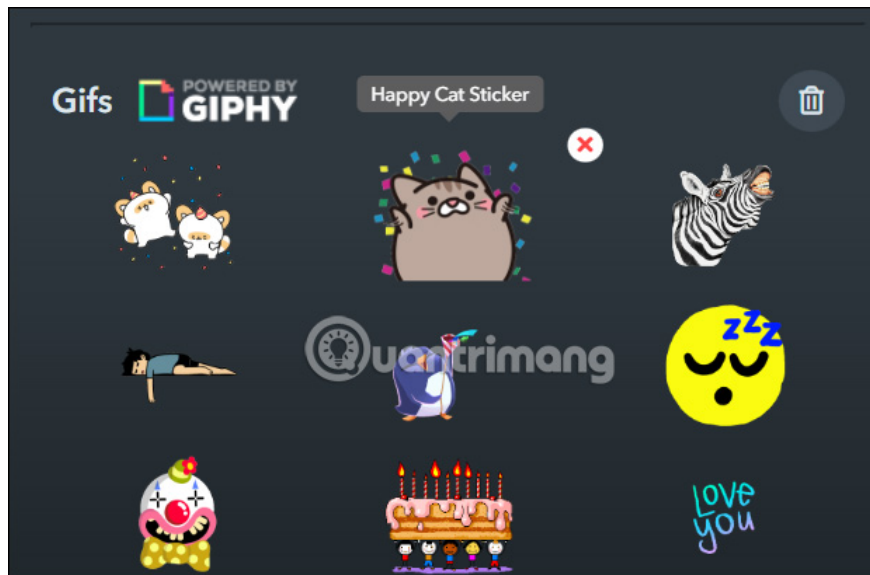

You finished reading the article "**Instructions for changing the Google logo on the New Tab page**" edited by the [TipsMake](#) team. We hope this article has provided you with many useful tech tips and tricks. You can search for similar articles on tips and guides. Thank you for reading and for following us regularly.