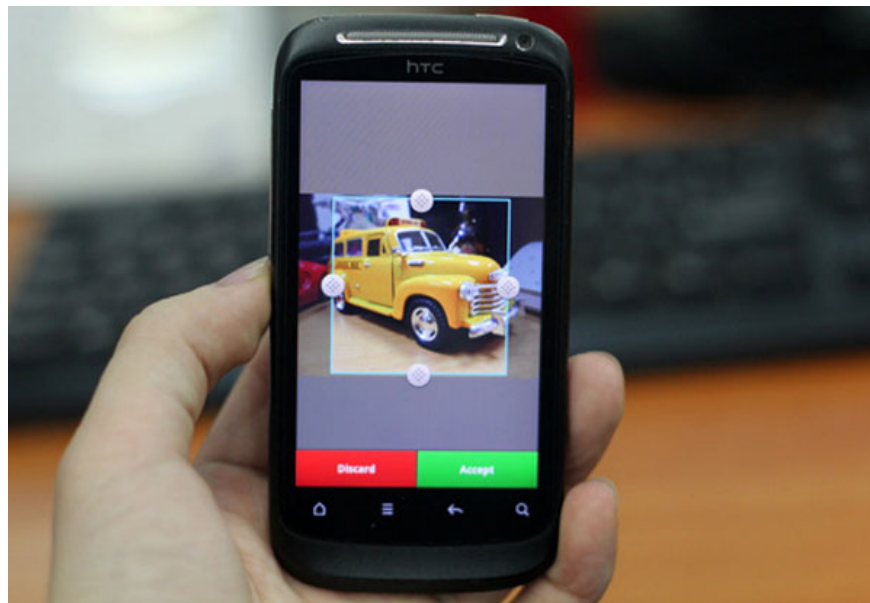

Instagram for Android error correction, tablet support

On 4/4 last, Instagram application has just officially for Android, but only for smartphones, and the tablet line has not yet supported.

In addition, the program also fixed some minor errors after 3 days of official launch.

>>>**Android phones also have Instagram**

Instagram application fully supports Android devices. *(Photo: Tuan Anh).*

On 4/4 last, Instagram application has just officially for Android, but only for smartphones, and the tablet line has not yet supported.

However, less than 3 days later, the developers of the software released an update, adding usability on the tablet. In addition, Instagram also added the ability to install on a microSD external memory card, instead of just defaulting on previous device memory. Some small bugs are also detected and fixed.

You finished reading the article "**Instagram for Android error correction, tablet support**" edited by the [TipsMake](#) team. We hope this article has provided you with many useful tech tips and tricks. You can search for similar articles on tips and guides. Thank you for reading and for following us regularly.