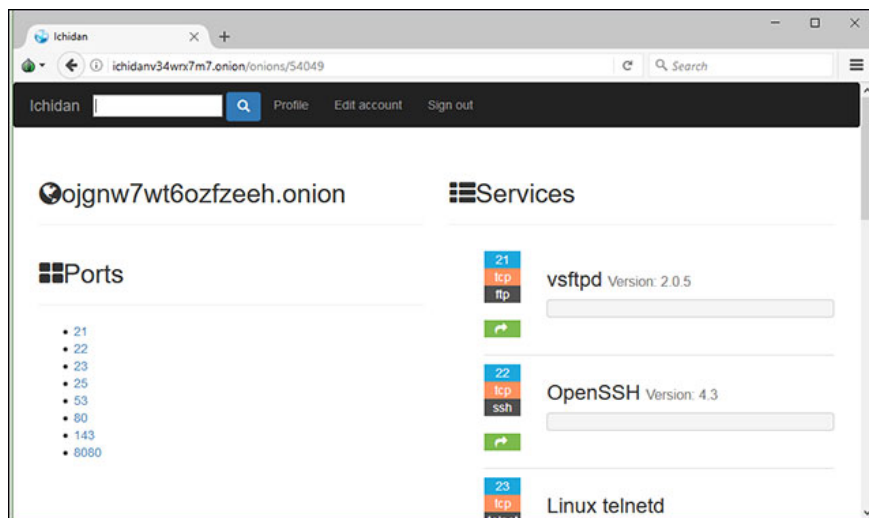

# Ichidan is a search engine like Shodan for Dark Web

A newly discovered sink portal allows users to search for Tor Onion sites in the same way that Shodan helps find all devices connected to the Internet.

A newly discovered sink portal allows users to search for Tor Onion sites in the same way that Shodan helps find all devices connected to the Internet.

Named Ichidan - Japanese word means 'first step', this service is located at `ichidanv34wrx7m7.onion` and it can be a useful tool for anyone who wants to explore the world in a long time. web sink.

## This search engine is gold

Researcher Victor Gevers said 'This search is gold'. 'There are many things we don't know about .onion sites and I'm really surprised at what I see.'

By Ichidan, Gevers found security holes on Dark Web services in just minutes. The researchers also pointed out that the Onion site can be hacked through many ports.