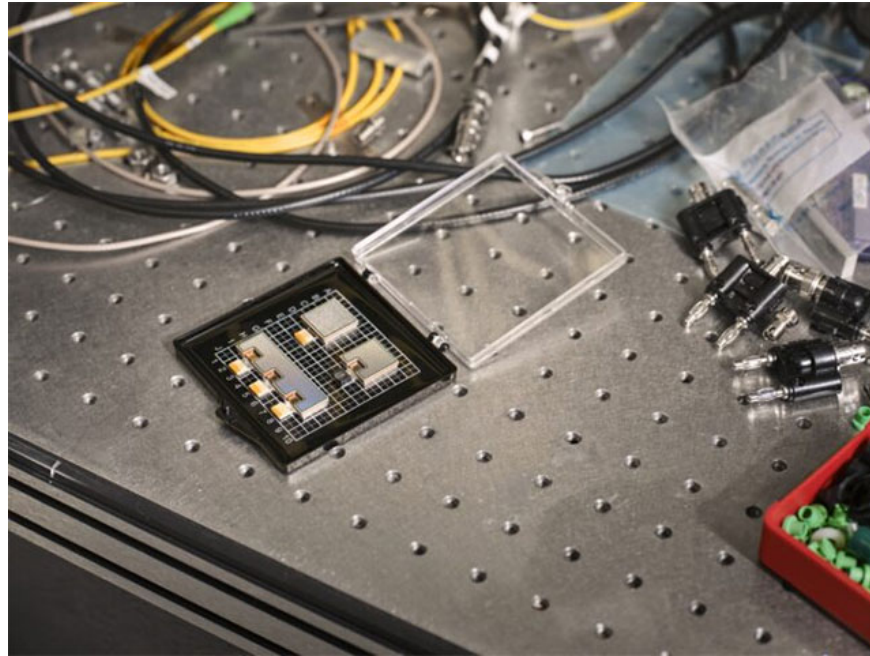

IBM Unveils Breakthrough Optical Data Transmission Technology That Enables 'Light-Speed' AI Training

IBM has successfully developed a new optical technology that can support training of AI models at the 'speed of light', while saving significant energy.

IBM has developed a new optical technology that can help train AI models at the 'speed of light' while also saving significant energy. IBM says that by applying these new breakthroughs to data centers, the energy saved when training a typical AI model is equivalent to the annual energy use of 5,000 US households.

According to IBM, while data centers connect to the outside world using fiber optic cables, copper wires are still the predominant material used inside. These copper wires are responsible for connecting GPU accelerators that spend a lot of time waiting for data from other devices while using power, which significantly increases operating costs. Commenting on the new optical data transmission technology, Dario Gil, senior vice president and director of research at IBM, said:

As AI creates a need for more power and processing power, data centers must evolve – and generic packaged optics technology could help large-scale data centers better adapt to future demands. With this breakthrough, processors of the future will communicate in the same way fiber optic cables carry data in and out of data centers, ushering in a new era of faster, more sustainable communications that can handle massive AI workloads.