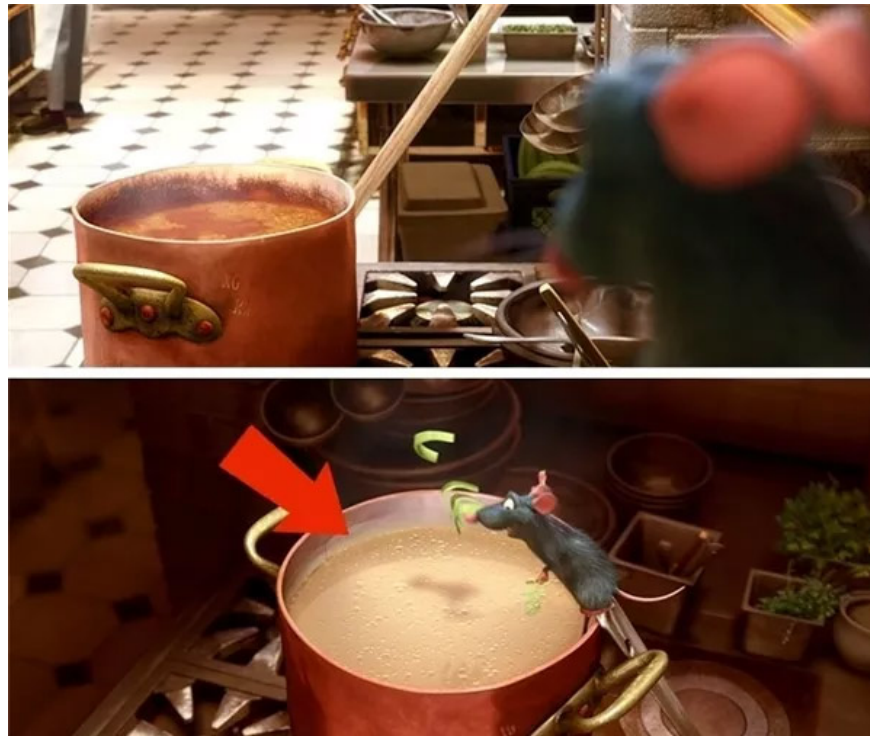

Humorous mistakes in famous cartoons

Here are some funny errors in popular animated movies discovered by audiences. The film team didn't seem to be very careful about checking it one last time before it was released.

Here are some funny errors in popular animated movies discovered by audiences. The film team didn't seem to be very careful about checking it one last time before it was released.

The cartoon Ratatouille - chef mouse: The greasy pot on the wall of the pot and the sauce in the dark colored pot became clean and the sauce had a transparent color when Remy started to add the seasoning. Perhaps the artists made a mistake because they were too sleepy while working?

Ice Age: Collision Course - Manny's tusks have a constantly changing distance from the beginning to the end of the film.

Despicable Me 2: The tiny house in the garden has been mysteriously missing.

Despicable Me 2: Initially, the cart had juice boxes but they were replaced by coffee thermos in the back.

The Secret Life of Pets: A vent appears suddenly with Norman in it, even though the wall is completely empty.

The Secret Life of Pets: The card with Max's name was originally hung to the right of the rope, but in the next scene, it suddenly jumped to the left.