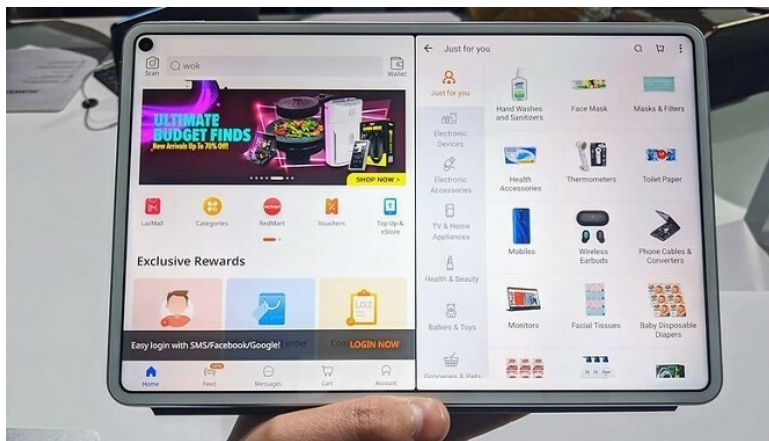

In terms of configuration, MatePad Pro owns Kirin 990 5G chip that delivers superior performance, faster and smoother upload / download speeds.

MatePad Pro is equipped with conventional 40W super fast charging technology and up to 27W wireless super fast charging technology. This is the first tablet model in the world to own this technology. It also has built-in wireless reverse charging.

For the first time, Huawei brings a split screen feature to MatePad Pro, allowing two apps to run in parallel at the same time or two monitors running only one application.

The Multi-screen Collaboration feature on MatePad Pro allows the device to use apps on smartphones and tablets. This useful feature helps users not to use two devices independently of each other.

Accessories included with Huawei MatePad Pro include:

1. A leather case and keyboard with two deep grooves helps keep the tablet in two different directions and when folded, it is still not too thick.
2. M-Pencil pen with pressure 4096 times. The pen has built-in wireless charging and when charging attaches to the side of the device.