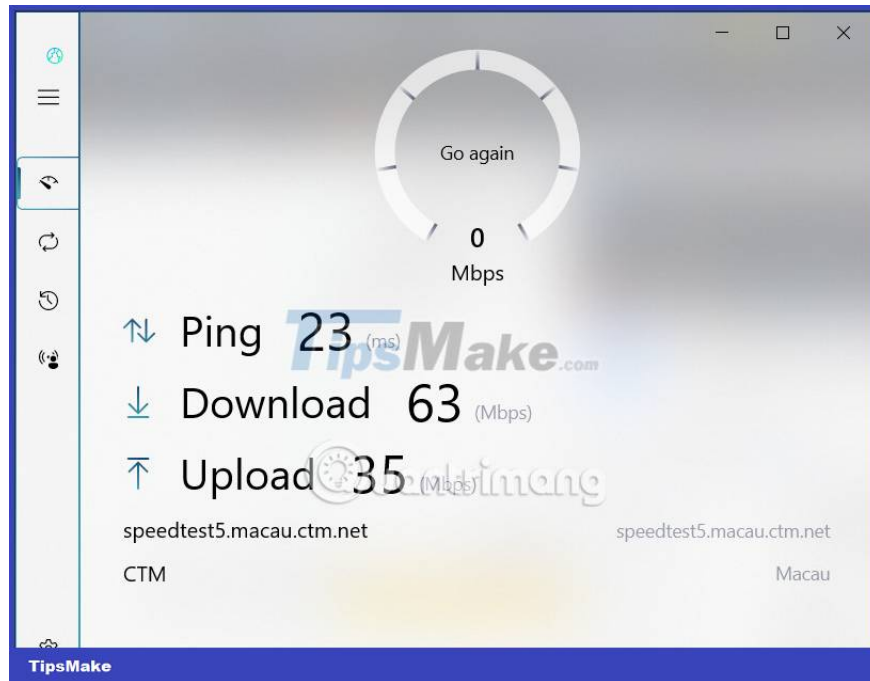

Step 3:

Now we measure the network speed, **click the Start button** to perform a network speed test with the default server (server in Vietnam).

As a result you will see upload speed, download speed and Ping latency. If you want to check again, click Go again.

Step 4:

In **the list of servers** for you to test, you can click on the server you want to see the network speed on the Tester for Internet Speed ??PRO application.