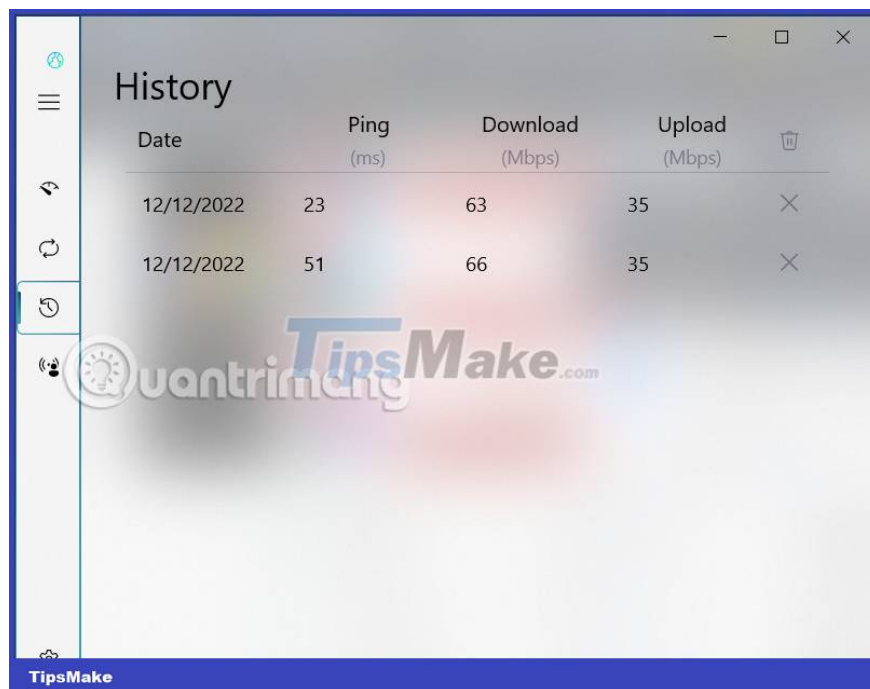

Step 5:

The history section will clearly state network speed parameters for you to monitor in detail. If you want to delete any history, just click on the x to delete it.