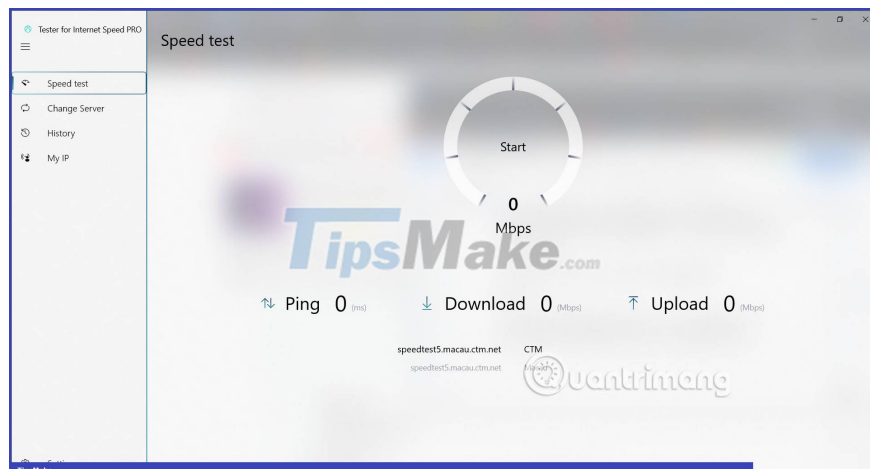

Instructions for using Tester for Internet Speed ??PRO

Step 1:

First, we install the Tester for Internet Speed ??PRO application according to the link below and then proceed with the installation as usual.

Step 2:

After you install successfully, you will see the main interface of the application, with features including:

1. Speed ??test: Feature to measure the application's network speed.
2. Change Server: Displays many test servers for you to choose and change to make testing more accurate.
3. History: Test history with Tester for Internet Speed ??PRO.
4. My IP: View IP address, carrier, country, location, longitude and latitude.