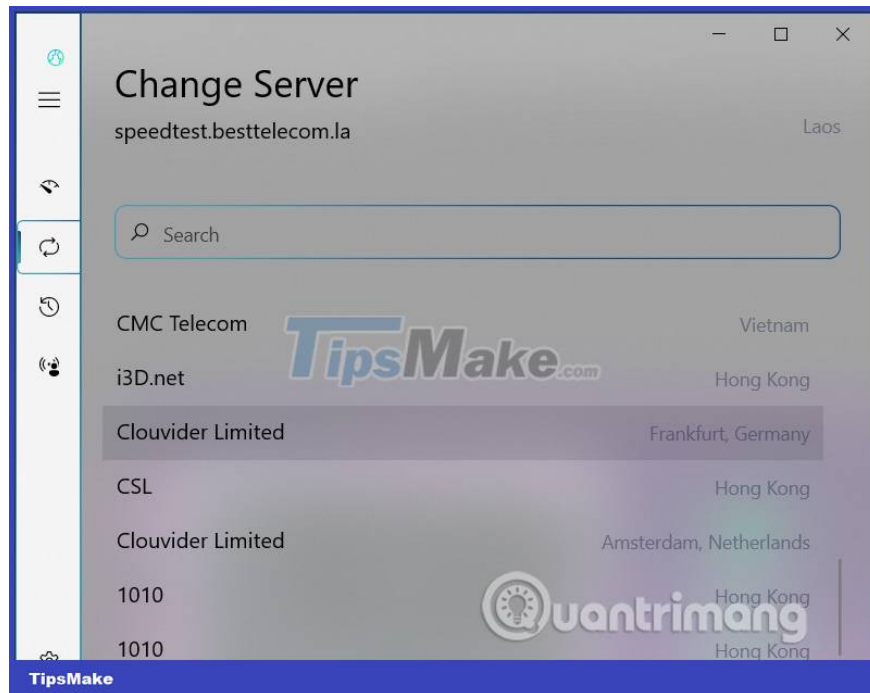

Step 5:

The history section will clearly state network speed parameters for you to monitor in detail. If you want to delete any history, just click on the x to delete it.

You finished reading the article "**How to use Tester for Internet Speed ??PRO to check network speed**" edited by the [TipsMake](#) team. We hope this article has provided you with many useful tech tips and tricks. You can search for similar articles on tips and guides. Thank you for reading and for following us regularly.