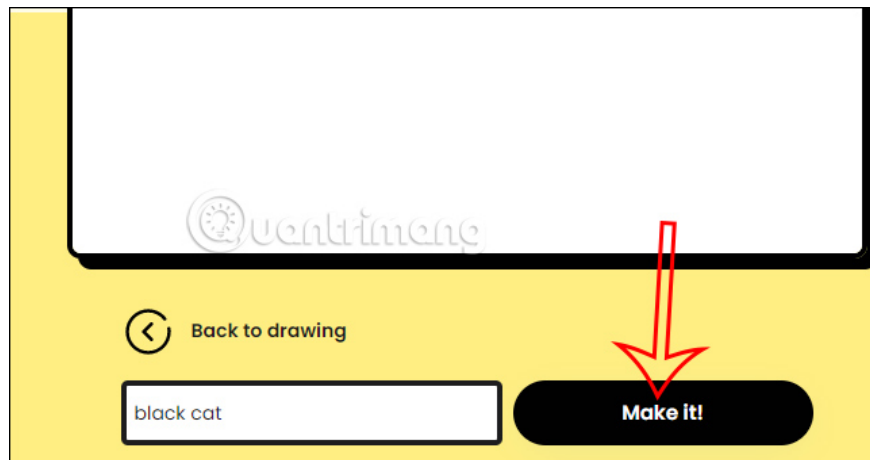

Instructions for using Kidgeni to draw pictures with AI

Step 1:

At the interface on the Kidgeni website, follow the link below, users **click on Draw** to proceed with drawing.

<https://kidgeni.com/>

Step 2:

Next we will see a **white frame for drawing**. You just need to draw pictures in this interface. Below is an eraser icon to erase wrong or unwanted strokes. If you are a child, please guide your child to draw on this white frame.

In case you already have a drawing, click Upload image to upload it.

Finally **click OK, I'm finished** to complete the drawing.

Step 3:

In case you want to **clearly describe the drawing**, enter **additional keywords** in the bar below to describe. After filling out, **click Make it** so the website will draw a picture from what you drew and described.