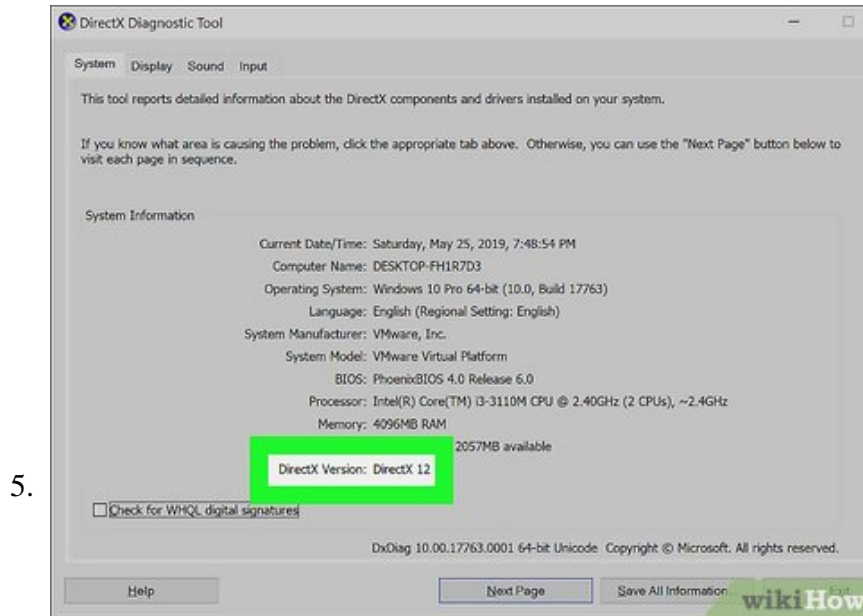

Method 1 of 2:

Checking Your Version of DirectX

1.

Click the Windows Start menu

. It's the button that has a Windows icon in the taskbar. By default, it's in the lower-left corner of your desktop.

Type **dxdiag**. This displays a list of matching applications in the Windows Start menu.

Click **dxdiag**. It's next to a purple icon with a yellow "X". It's at the top of the Windows Start menu. This displays the DirectX Diagnostic Tool.

Click the **System** tab. It's the first tab at the top of the DirectX Diagnostic Tool window. This displays the "System Information" list.