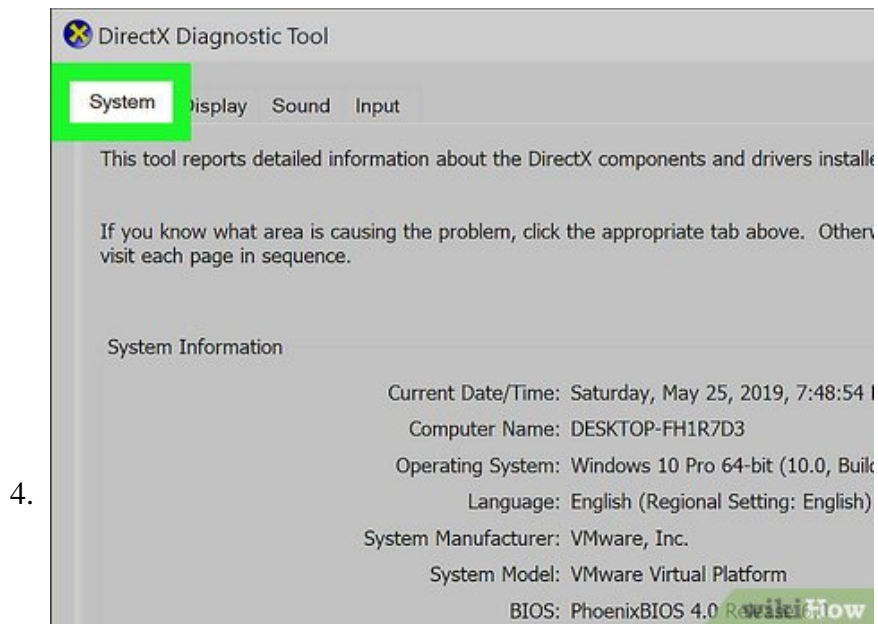

How to Update DirectX Settings

Microsoft DirectX is a set of Application Programming Interfaces (API) required for running the multimedia features on Windows. It is most commonly used with gaming and video applications. There is no way to access or make changes to...

Method 1 of 2:

Checking Your Version of DirectX

1.

Click the Windows Start menu

. It's the button that has a Windows icon in the taskbar. By default, it's in the lower-left corner of your desktop.

Type **dxdiag**. This displays a list of matching applications in the Windows Start menu.

Click **dxdiag**. It's next to a purple icon with a yellow "X". It's at the top of the Windows Start menu. This displays the DirectX Diagnostic Tool.

Click the **System** tab. It's the first tab at the top of the DirectX Diagnostic Tool window. This displays the "System Information" list.