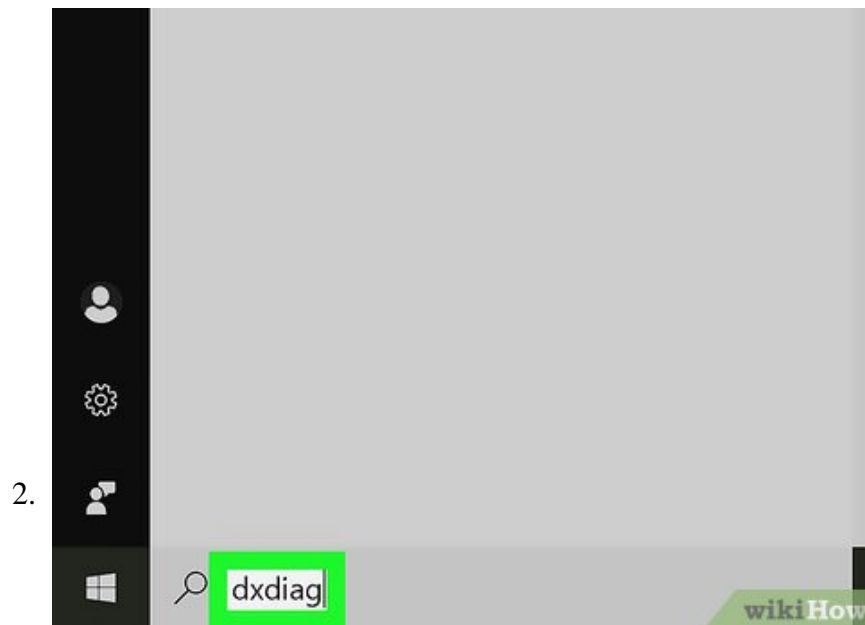

Method 1 of 2:

Checking Your Version of DirectX

1.

Click the Windows Start menu

. It's the button that has a Windows icon in the taskbar. By default, it's in the lower-left corner of your desktop.

Type **dxdiag**. This displays a list of matching applications in the Windows Start menu.

Click **dxdiag**. It's next to a purple icon with a yellow "X". It's at the top of the Windows Start menu. This displays the DirectX Diagnostic Tool.

Click the **System** tab. It's the first tab at the top of the DirectX Diagnostic Tool window. This displays the "System Information" list.