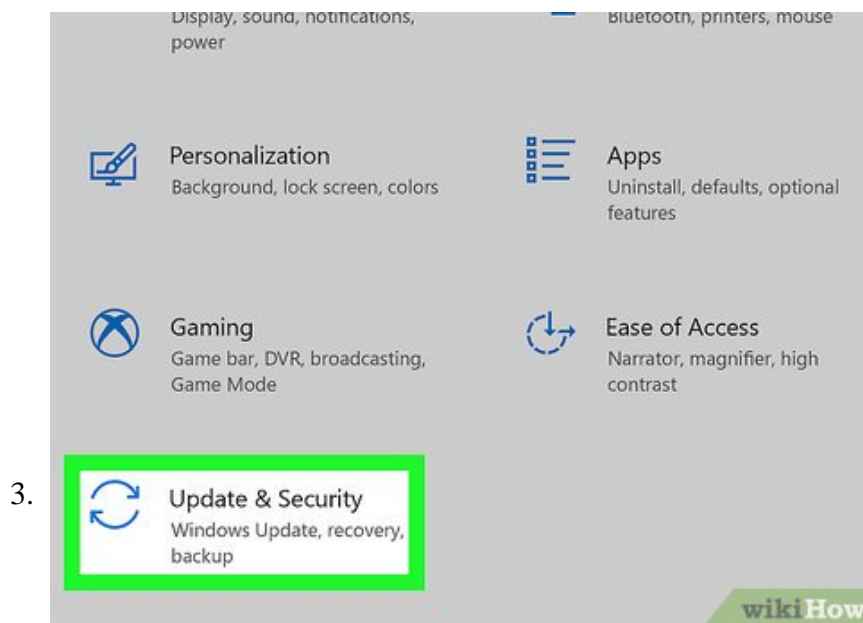

Method 2 of 2:

Update DirectX

Click the Windows Start menu

. It's the button that has a Windows icon in the taskbar. By default, it's in the lower-left corner of your desktop.

Click Settings

icon. It's the icon that resembles a gear on the left side the Windows Start menu. This displays the Windows Settings.

Click the **Windows & Security**

option. It's the last option on the Windows Settings page. It's next to an icon that resembles two arching arrows that form a circle.

4.

Click **Check for updates**. It's the grey button at the top of the "Windows Update" page. This checks for updates and downloads and installs any needed updates on your Windows computer.