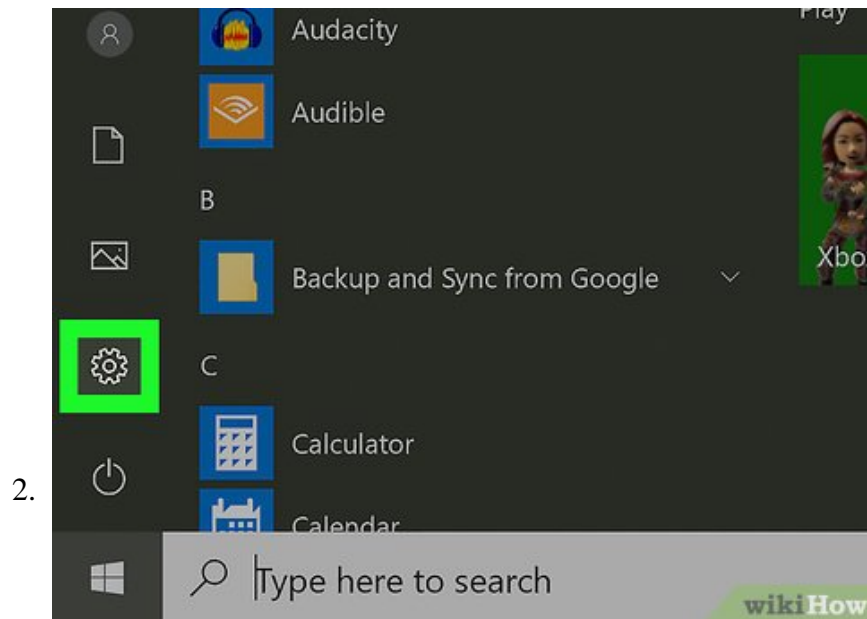

Method 2 of 2:

Update DirectX

Click the Windows Start menu

. It's the button that has a Windows icon in the taskbar. By default, it's in the lower-left corner of your desktop.

Click Settings

icon. It's the icon that resembles a gear on the left side the Windows Start menu. This displays the Windows Settings.

Click the **Windows & Security**

option. It's the last option on the Windows Settings page. It's next to an icon that resembles two arching arrows that form a circle.

4.

Click **Check for updates**. It's the grey button at the top of the "Windows Update" page. This checks for updates and downloads and installs any needed updates on your Windows computer.