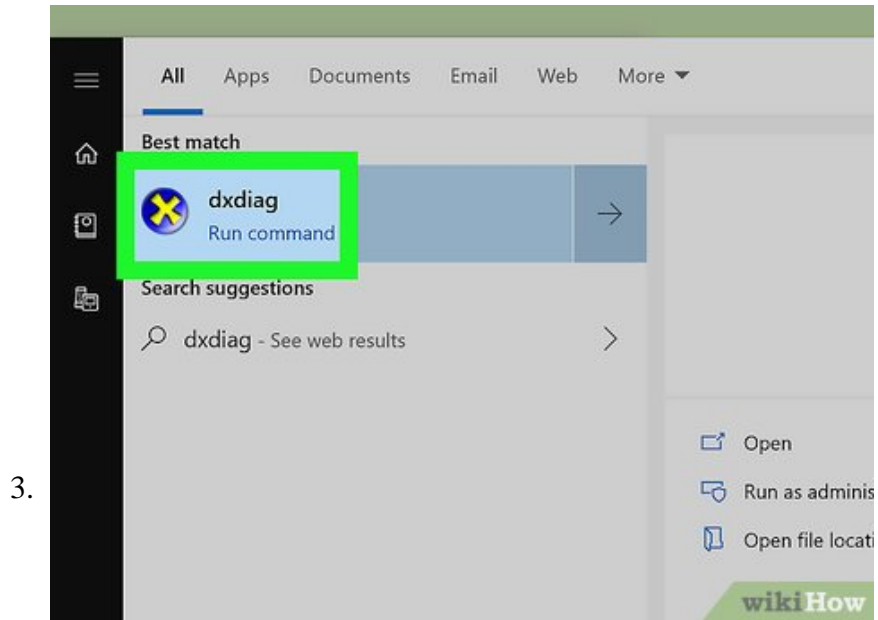

How to Update DirectX Settings

Microsoft DirectX is a set of Application Programming Interfaces (API) required for running the multimedia features on Windows. It is most commonly used with gaming and video applications. There is no way to access or make changes to...

Method 1 of 2:

Checking Your Version of DirectX

1.

Click the Windows Start menu

. It's the button that has a Windows icon in the taskbar. By default, it's in the lower-left corner of your desktop.

Type **dxdiag**. This displays a list of matching applications in the Windows Start menu.

Click **dxdiag**. It's next to a purple icon with a yellow "X". It's at the top of the Windows Start menu. This displays the DirectX Diagnostic Tool.

Click the **System** tab. It's the first tab at the top of the DirectX Diagnostic Tool window. This displays the "System Information" list.