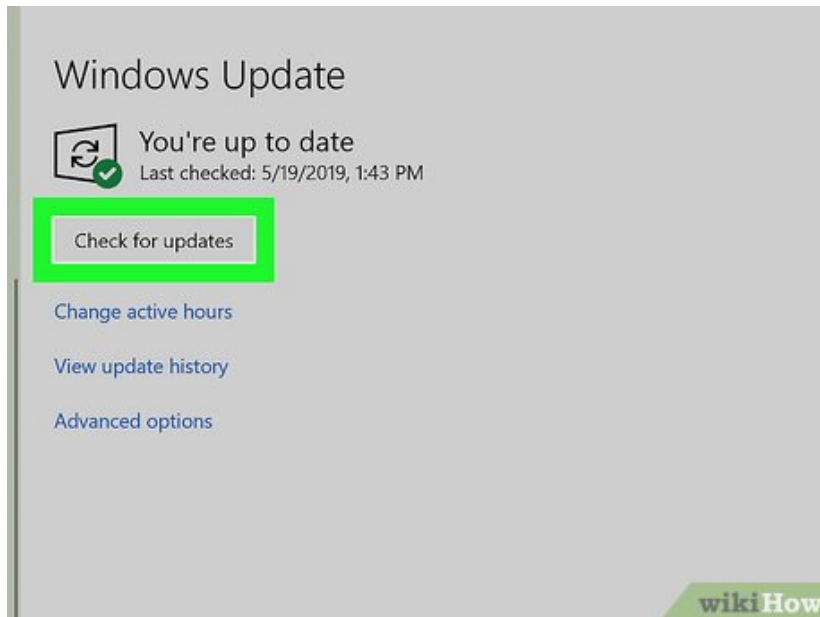

Method 2 of 2:

Update DirectX

Click the Windows Start menu

. It's the button that has a Windows icon in the taskbar. By default, it's in the lower-left corner of your desktop.

Click Settings

icon. It's the icon that resembles a gear on the left side the Windows Start menu. This displays the Windows Settings.

Click the **Windows & Security**

option. It's the last option on the Windows Settings page. It's next to an icon that resembles two arching arrows that form a circle.

4.

Click **Check for updates**. It's the grey button at the top of the "Windows Update" page. This checks for updates and downloads and installs any needed updates on your Windows computer.