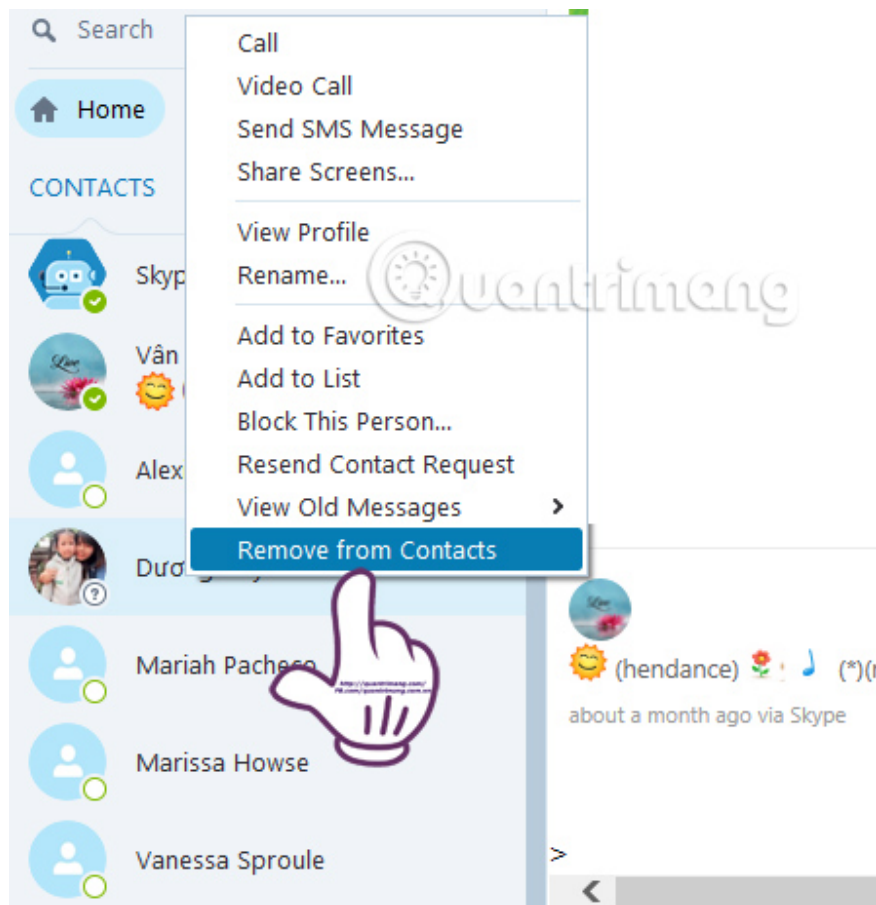

Or in case you are in **the chat window interface** with the account you want to delete, we can also right-click on the account display name and then click on **Removed from Contacts**.

Step 2: