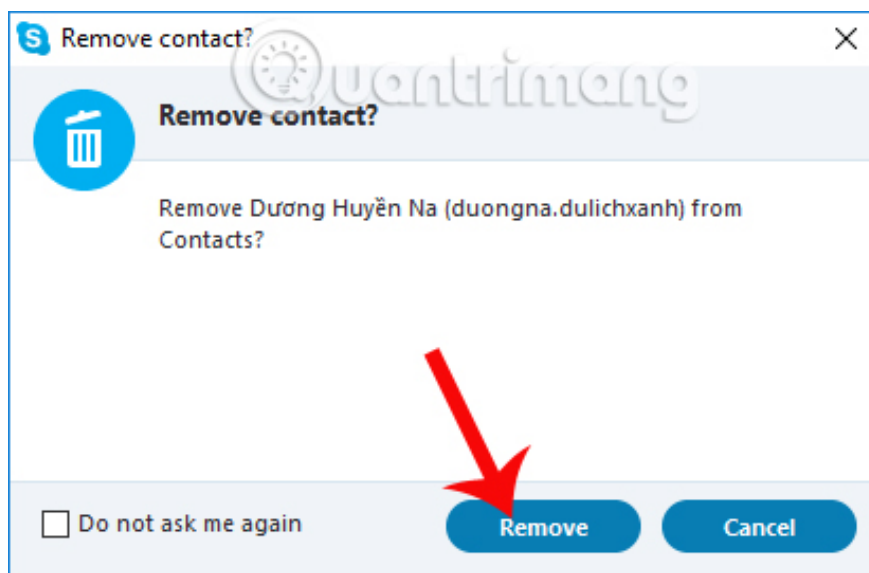

Immediately after the appearance of the dialog box confirming whether you want to delete this account or not, click **Yes** to confirm the deletion.

In addition, if you do not want to delete that account from the list, but do not want to receive the message, do not want to be disturbed, you can click Block this person. So they will not be able to contact you. And when you want to message again, just leave them off the block list.

Hope the above article is useful to you!

You finished reading the article "**How to unfriend friends on Skype chat software**" edited by the [TipsMake](#) team. We hope this article has provided you with many useful tech tips and tricks. You can search for similar articles on tips and guides. Thank you for reading and for following us regularly.