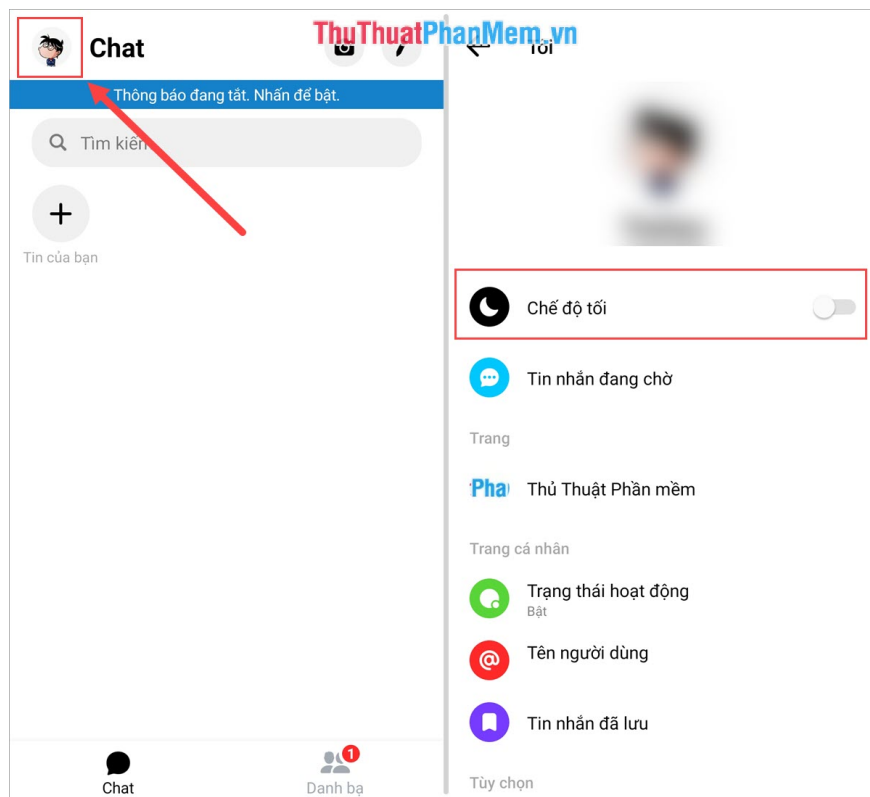

Your chats will also switch to Dark Mode.

In addition, when you access the Facebook Messenger address, the interface is also changed to dark mode.

Note: This is a Dark Mode on the Facebook Beta PC version, if you do not have the Beta, you will soon be able to update the Dark Mode feature in the official version only. Do not worry!

2. How to turn on Dark Mode Messenger on IOS

You start the Messenger application on your phone and select the **Personal** icon . After that, you activate **the Dark Mode** feature is done.

Your Messenger interface will automatically switch to Dark Mode, including all conversations.

3. How to turn on Dark Mode Messenger on Android

You start the Messenger application on your phone and select the **Personal** icon . After that, you activate **the Dark Mode** feature is done.

Your Messenger interface will automatically switch to Dark Mode, including all conversations on the phone.