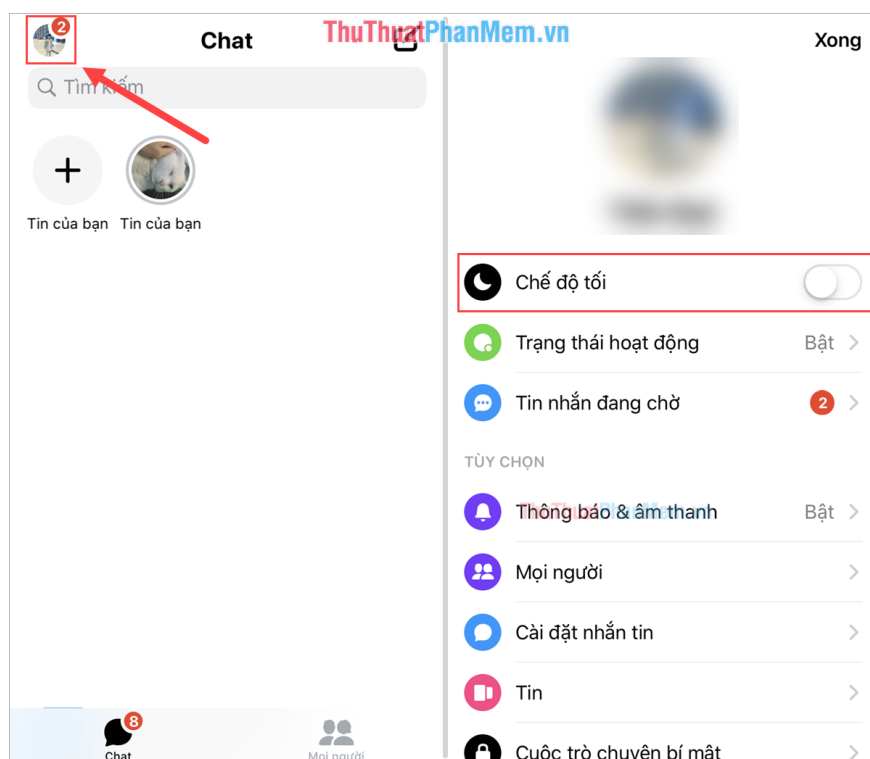

1. How to turn on the Dark Mode Messenger computer mode

Step 1: First, click on the **Expand** icon (**down arrow**) and select **the Dark Mode**. Immediately, your Facebook interface will be reverted to the traditional black mode.

Your chats will also switch to Dark Mode.

In addition, when you access the Facebook Messenger address, the interface is also changed to dark mode.

Note: This is a Dark Mode on the Facebook Beta PC version, if you do not have the Beta, you will soon be able to update the Dark Mode feature in the official version only. Do not worry!

2. How to turn on Dark Mode Messenger on IOS

You start the Messenger application on your phone and select the **Personal** icon . After that, you activate **the Dark Mode** feature is done.

Your Messenger interface will automatically switch to Dark Mode, including all conversations.