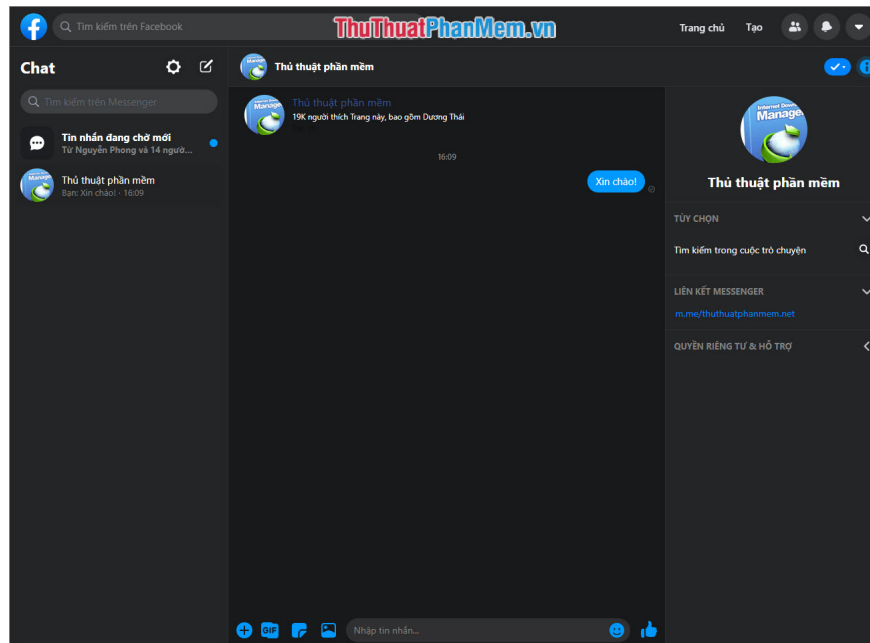

1. How to turn on the Dark Mode Messenger computer mode

Step 1: First, click on the **Expand** icon (**down arrow**) and select **the Dark Mode**. Immediately, your Facebook interface will be reverted to the traditional black mode.

Your chats will also switch to Dark Mode.

In addition, when you access the Facebook Messenger address, the interface is also changed to dark mode.

Note: This is a Dark Mode on the Facebook Beta PC version, if you do not have the Beta, you will soon be able to update the Dark Mode feature in the official version only. Do not worry!