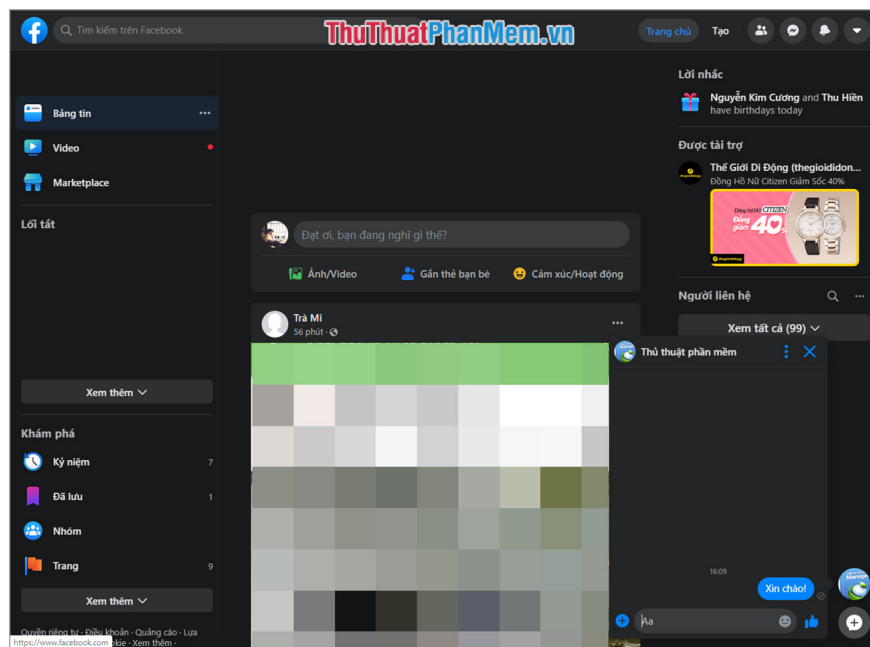

How to turn on Dark Mode Messenger

How to turn on Dark Mode Messenger Dark Mode has many advantages such as: Saving battery, reducing eye strain, displaying clear content, ... In this article, Software Tips will guide you how to turn on Dark Mode on Messenger.

In recent years, Dark Mode has become a trend and forced app developers to build it. Developers also in turn provide Dark Mode on the software and increasingly improve them. Dark Mode has many advantages such as: Saving battery, reducing eye strain, displaying clear content, . In this article, Software Tips will guide you how to turn on Dark Mode on Messenger.

1. How to turn on the Dark Mode Messenger computer mode

Step 1: First, click on the **Expand** icon (**down arrow**) and select **the Dark Mode**. Immediately, your Facebook interface will be reverted to the traditional black mode.

Your chats will also switch to Dark Mode.

In addition, when you access the Facebook Messenger address, the interface is also changed to dark mode.

Note: This is a Dark Mode on the Facebook Beta PC version, if you do not have the Beta, you will soon be able to update the Dark Mode feature in the official version only. Do not worry!