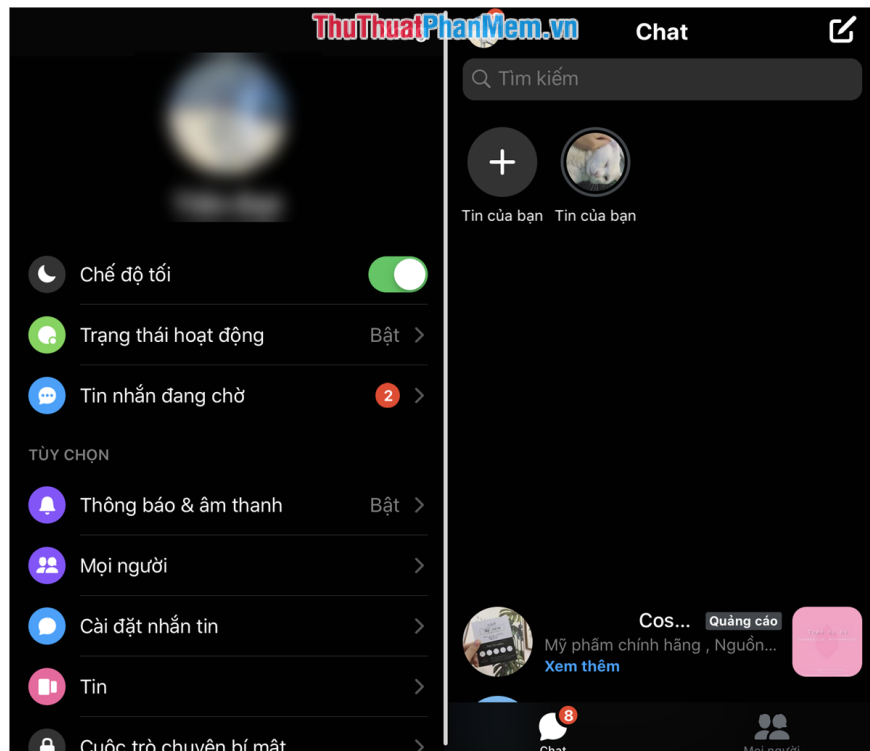

1. How to turn on the Dark Mode Messenger computer mode

Step 1: First, click on the **Expand** icon (**down arrow**) and select **the Dark Mode**. Immediately, your Facebook interface will be reverted to the traditional black mode.

Your chats will also switch to Dark Mode.

In addition, when you access the Facebook Messenger address, the interface is also changed to dark mode.

Note: This is a Dark Mode on the Facebook Beta PC version, if you do not have the Beta, you will soon be able to update the Dark Mode feature in the official version only. Do not worry!

2. How to turn on Dark Mode Messenger on IOS

You start the Messenger application on your phone and select the **Personal** icon . After that, you activate **the Dark Mode** feature is done.

Your Messenger interface will automatically switch to Dark Mode, including all conversations.