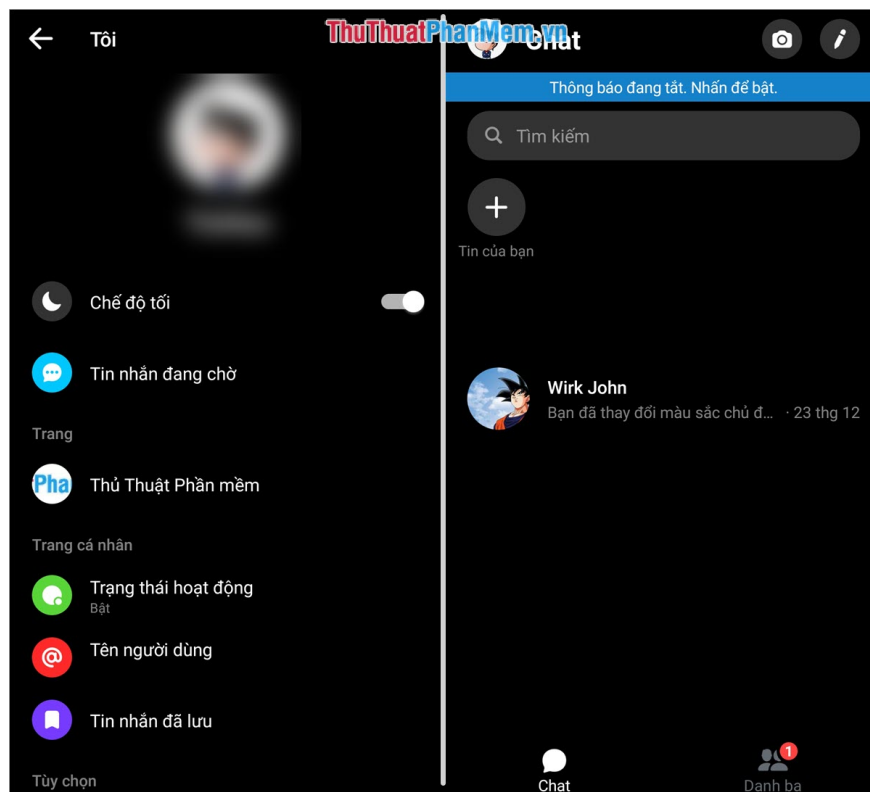

Your chats will also switch to Dark Mode.

In addition, when you access the Facebook Messenger address, the interface is also changed to dark mode.

Note: This is a Dark Mode on the Facebook Beta PC version, if you do not have the Beta, you will soon be able to update the Dark Mode feature in the official version only. Do not worry!

2. How to turn on Dark Mode Messenger on IOS

You start the Messenger application on your phone and select the **Personal** icon . After that, you activate **the Dark Mode** feature is done.

Your Messenger interface will automatically switch to Dark Mode, including all conversations.

3. How to turn on Dark Mode Messenger on Android

You start the Messenger application on your phone and select the **Personal** icon . After that, you activate **the Dark Mode** feature is done.

Your Messenger interface will automatically switch to Dark Mode, including all conversations on the phone.