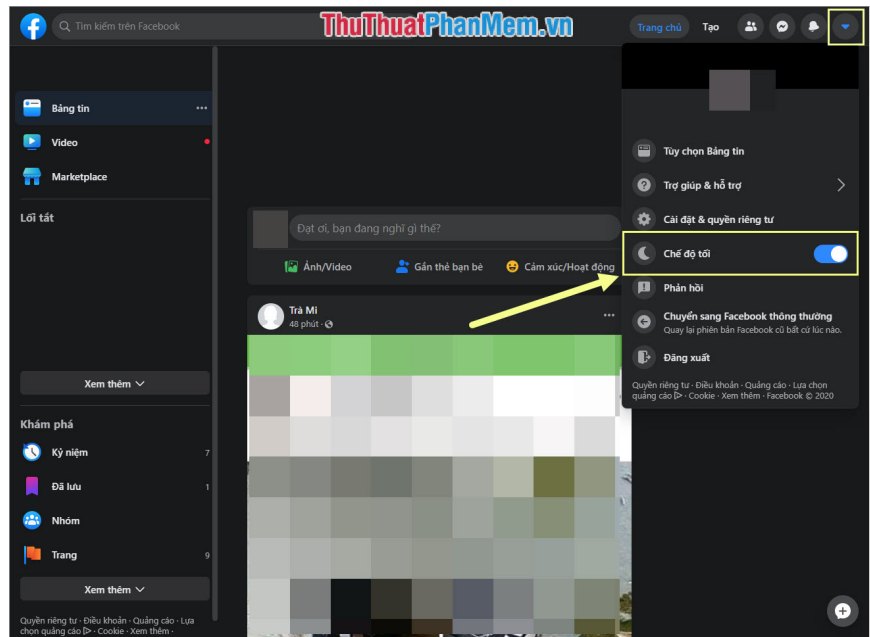

How to turn on Dark Mode Messenger

How to turn on Dark Mode Messenger Dark Mode has many advantages such as: Saving battery, reducing eye strain, displaying clear content, ... In this article, Software Tips will guide you how to turn on Dark Mode on Messenger.

In recent years, Dark Mode has become a trend and forced app developers to build it. Developers also in turn provide Dark Mode on the software and increasingly improve them. Dark Mode has many advantages such as: Saving battery, reducing eye strain, displaying clear content, . In this article, Software Tips will guide you how to turn on Dark Mode on Messenger.

1. How to turn on the Dark Mode Messenger computer mode

Step 1: First, click on the **Expand** icon (**down arrow**) and select **the Dark Mode**. Immediately, your Facebook interface will be reverted to the traditional black mode.

Your chats will also switch to Dark Mode.

In addition, when you access the Facebook Messenger address, the interface is also changed to dark mode.

Note: This is a Dark Mode on the Facebook Beta PC version, if you do not have the Beta, you will soon be able to update the Dark Mode feature in the official version only. Do not worry!