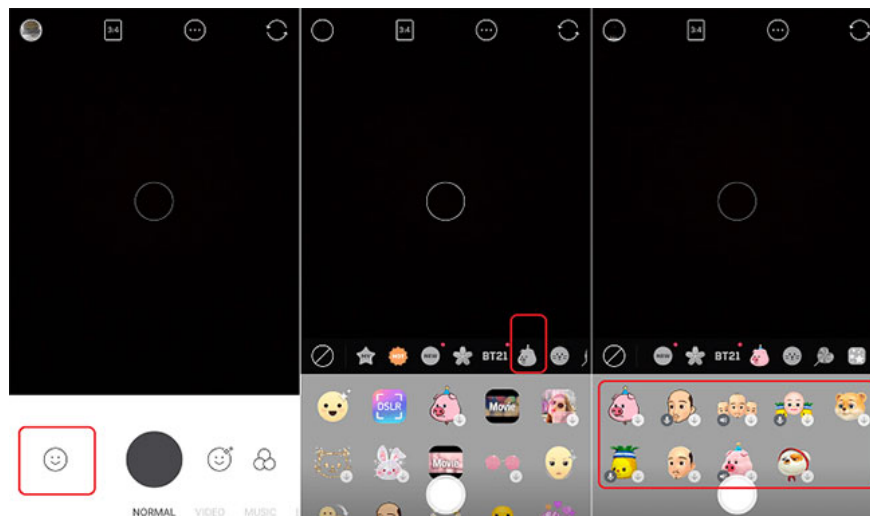

Snow is one of the many favorite selfie applications, Snow's strength is a series of multi-style animation filters for users to freely experiment. You can try different kinds of animal masks, celebrities, cartoon characters, funny selfie photos with friends with many unique effects. In particular, recently this application has updated some new masks similar to Animoji on iPhone X.

It is a great thing to integrate Animoji into a photography application, right? If you are interested, the following is a guide on how to turn on Animoji funny like iPhone X on Snow application for you.

1. Download Snow for Android
2. Download Snow for iOS

Next, open the app. At the image capture interface, select the face icon on the left and select the 3D icon (with the pig image) to open the Animoji feature.