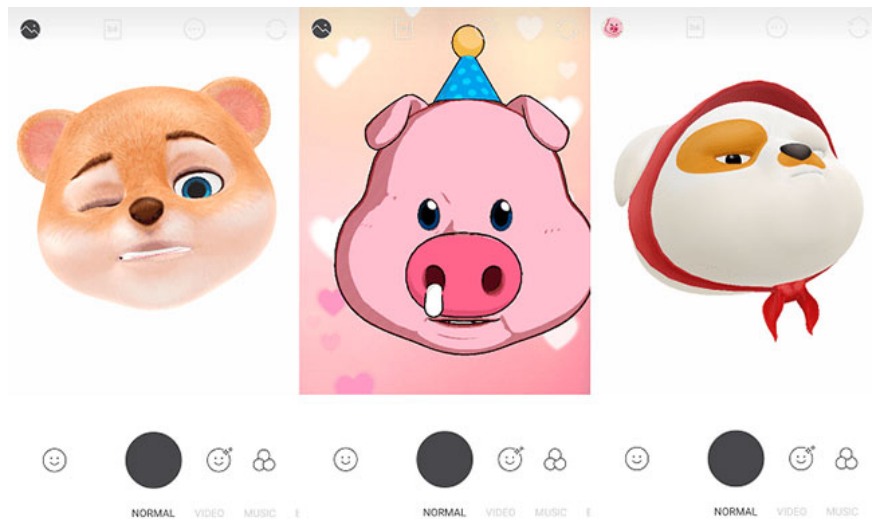

Immediately, you will see the application provides us many different Animoji masks to be able to choose. In the first time, you just need to press download to be usable.

The way Animoji works on Snow is similar to the iPhone X, but there are some special functions such as: You can change the background by tapping on the background in the background, some masks have the ability to pronounce bar and record audio from your voice, .

Some notes you need to know:

1. The application supports both vertical screen rotation and two people.
2. Removing the glasses, the application will recognize the face better.
3. Animoji on Snow are rated as better quality than some other applications, but compared to the default Animoji on iPhone X, it is still not equal.