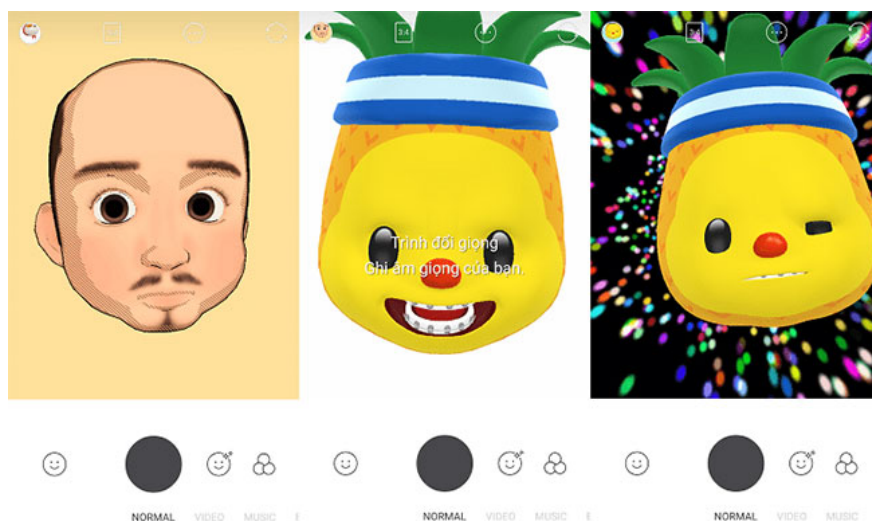

Wish you have an enjoyable experience!

See more:

1. 5 most popular photography trends you need to know