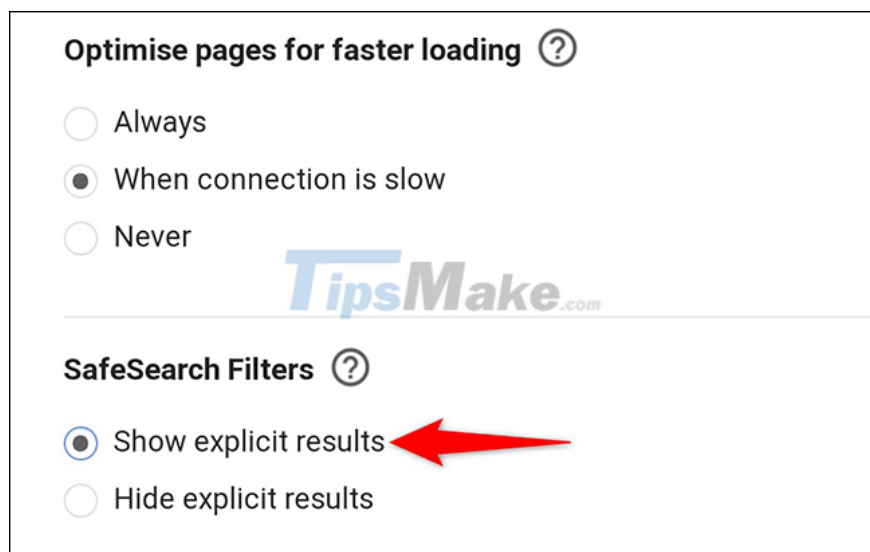

First, open any web browser on your phone and go to the Google search page.

Look to the bottom of the page and tap on 'Settings'.

In the menu that opens, click on 'Search Settings'.

On the 'Search Settings' page, under 'SafeSearch Filters', enable the 'Show Explicit Results' option.