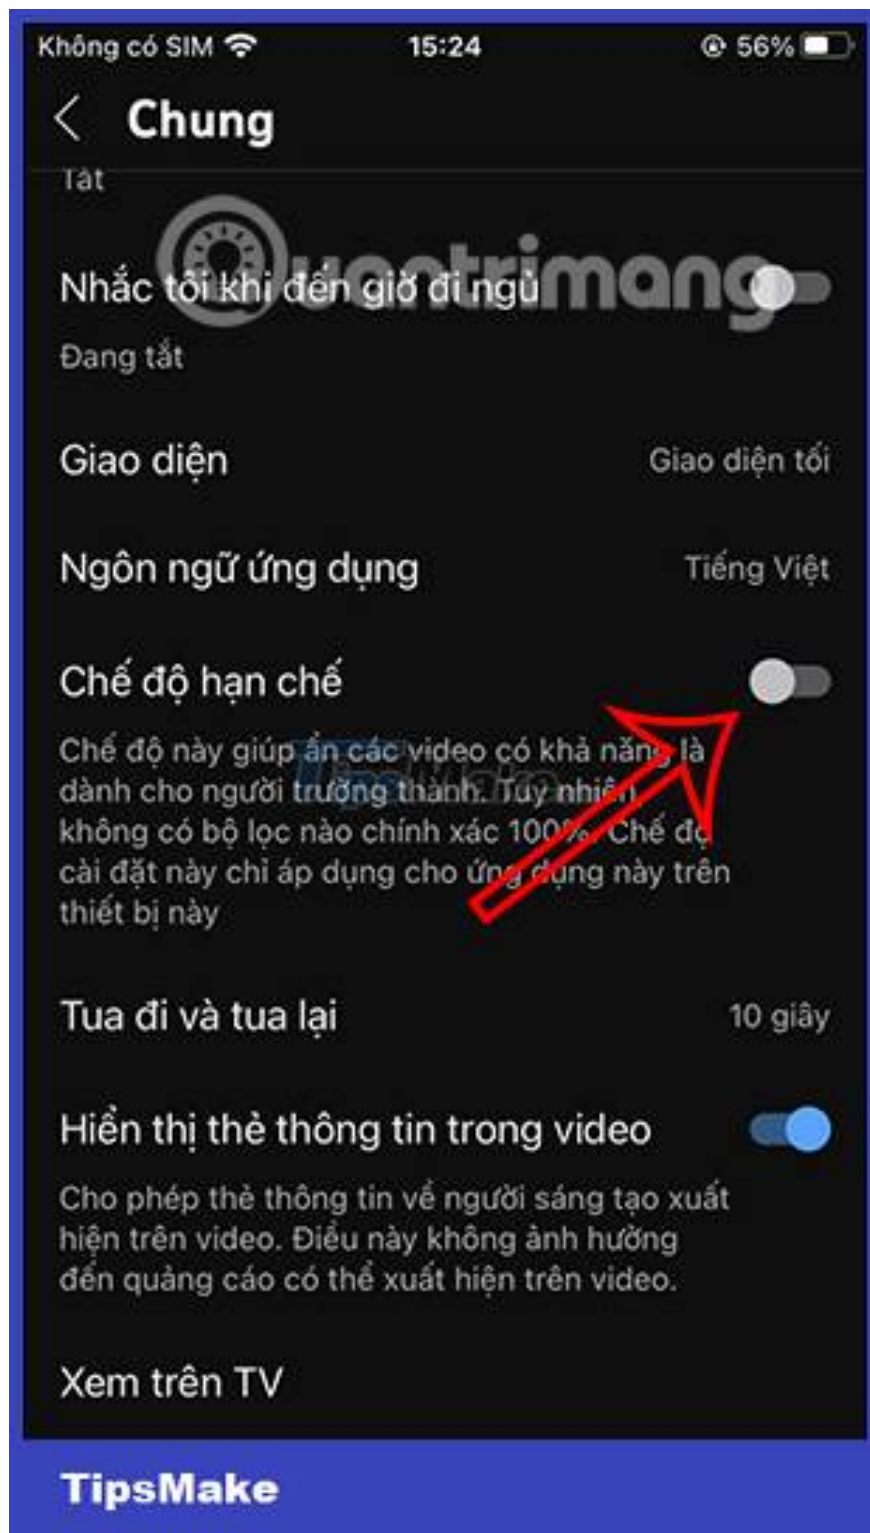

Lựa chọn ưu tiên về chất lượng video

Thông báo

TipsMake

Ứng dụng đã kết nối

Quản lý toàn bộ nhật ký hoạt động

Quyền riêng tư

Ngoại tuyến

Video tải lên

Trò chuyên trực tiếp

TipsMake

Now you just need to **push the green circle button to the left** to turn off this restricted mode on YouTube.

Instructions to turn off YouTube restricted mode on PC

Step 1:

At the YouTube interface on the computer, the user **clicks on the account avatar** . You will then see that **restricted mode on YouTube is currently on** . You click this setting to change.

Step 2:

Now you just need to **turn the circle button to the left** to turn off this restricted mode on YouTube on your computer.

Note, restricted mode only applies to each device separately, so when you turn off restrictions on YouTube, you will need to do it on each different device.