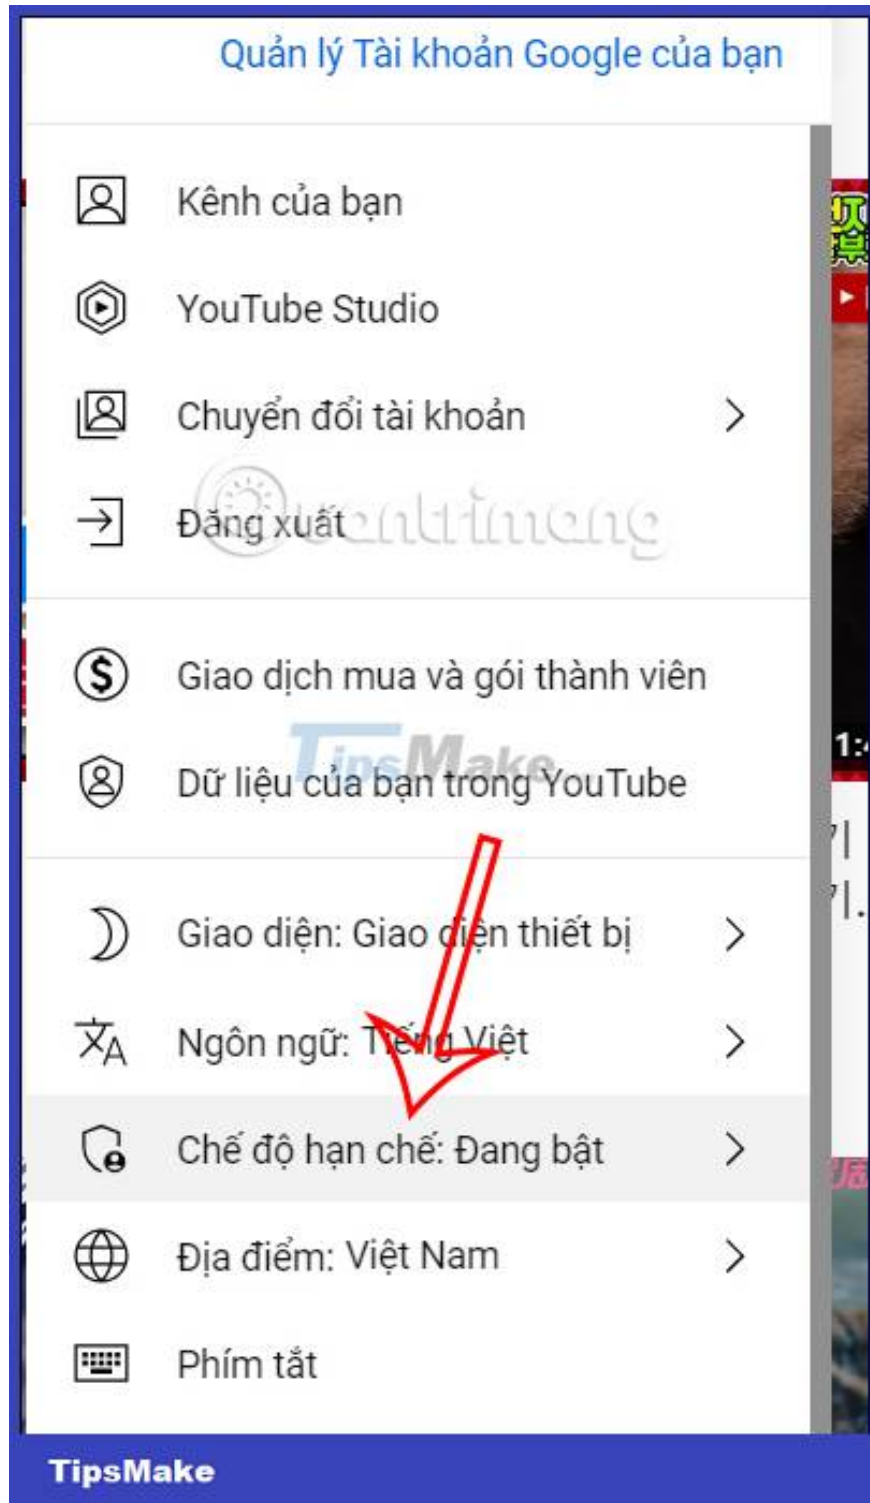

Trò chuyên trực tiếp

TipsMake

Now you just need to **push the green circle button to the left** to turn off this restricted mode on YouTube.

Instructions to turn off YouTube restricted mode on PC

Step 1:

At the YouTube interface on the computer, the user **clicks on the account avatar** . You will then see that **restricted mode on YouTube is currently on** . You click this setting to change.

Step 2:

Now you just need to **turn the circle button to the left** to turn off this restricted mode on YouTube on your computer.

Note, restricted mode only applies to each device separately, so when you turn off restrictions on YouTube, you will need to do it on each different device.