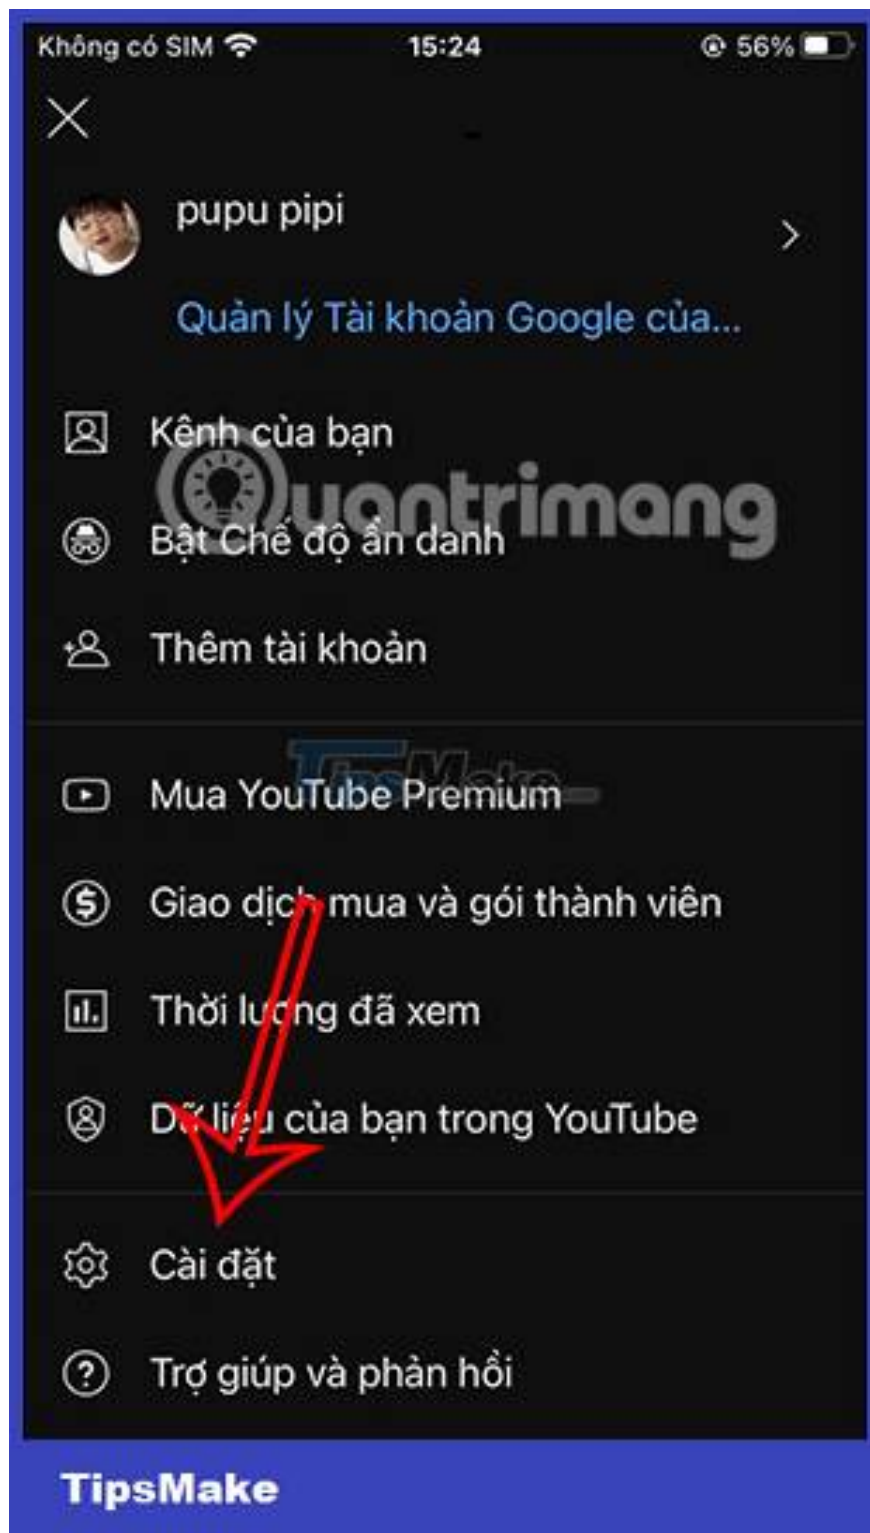

Quantrimang

Chichen Run

Tải 68 game ios

Quảng cáo · MIỄN PHÍ

Tải xuống

TipsMake

Step 2:

In the new interface of settings for the YouTube application, **click General** . Now we will see **the Restricted Mode setting** being enabled on the application.