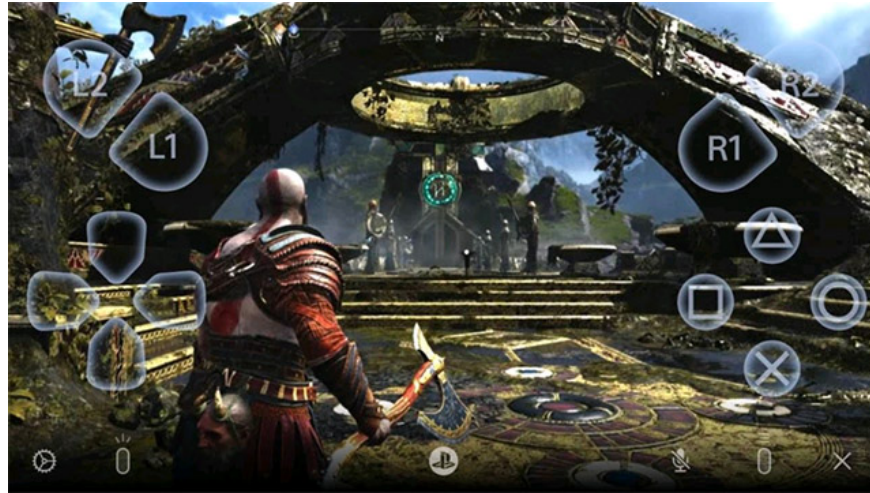

On the PS5 platform, Sony has made streaming simpler than ever thanks to the built-in streams of links with Twitch and YouTube. Users only need to perform a few simple steps to successfully setup a stream game right on their PS5.

How to stream games on PS5

Just follow these simple steps:

Step 1. Launch the game you want to stream.

Step 2. Press the **Create** button on the DualSense controller. Then navigate to the **Broadcast** section in the menu that appears at the bottom of the screen. Press the **X** button on the handle to access this item.

Step 3. Continue to press the **X** button on the controller to select YouTube or Twitch stream. If you have not yet linked your account on these 2 platforms to your PlayStation Network account, you will receive a prompt from the system.

Step 4. Give your stream a name then click **Go Live** to start streaming. If you want to change your stream settings, tap the ellipsis button (.) to open the options menu.

Step 5. To pause streaming, simply press the PlayStation (PS) button on your **controller** to access the **Control Center** . Then press the **Square** button to select the stream program name. Press **X** to access the option to stop streaming.