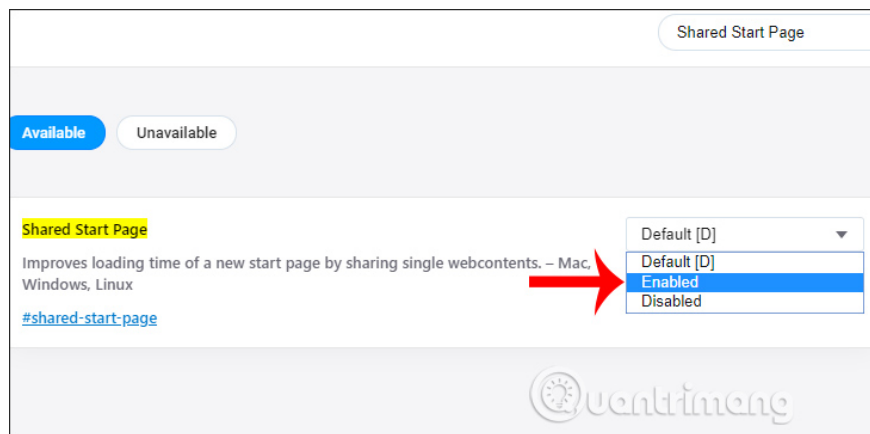

Instructions for speeding up Speed ??Dial on Opera

The interface of Speed ??Dial on Opera browser is as shown below. Each Speed ??Dial is a new tab in another browser.

Step 1:

In the browser interface, enter the keyword **opera: // flags** in the address bar and press Enter to access the Opera flags interface.

Step 2:

Display the new interface by entering **the Shared Start Page keyword** into the Search Flags bar to find this flag.

Step 3:

As a result, we found that flag, **switch from Default mode to Enabled mode** to enable this flag to operate Opera browser.