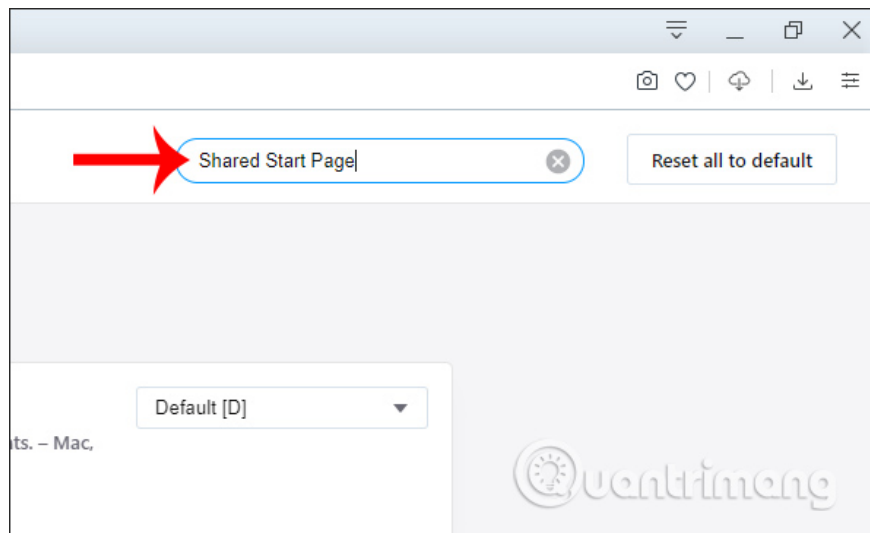

1. How to turn on the dark background in Opera
2. How to change the background image in Opera browser
3. How to fix installation errors, update Opera on Windows 10
4. How to use Opera Flow to connect open tabs on computers and phones

Instructions for speeding up Speed ??Dial on Opera

The interface of Speed ??Dial on Opera browser is as shown below. Each Speed ??Dial is a new tab in another browser.

Step 1:

In the browser interface, enter the keyword **opera: // flags** in the address bar and press Enter to access the Opera flags interface.

Step 2:

Display the new interface by entering **the Shared Start Page keyword** into the Search Flags bar to find this flag.

Step 3:

As a result, we found that flag, **switch from Default mode to Enabled mode** to enable this flag to operate Opera browser.