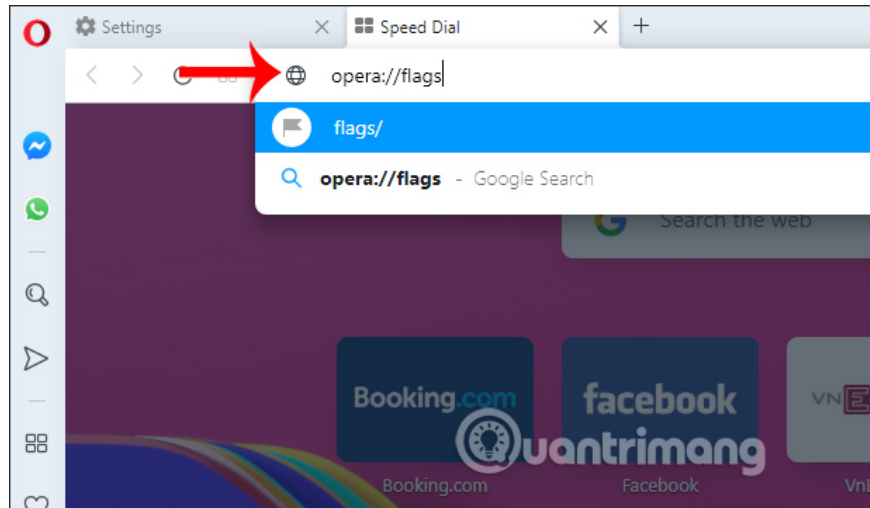

How to speed up the opening of the Speed ??Dial page in Opera

Speed ??Dial on Opera is similar to New Tab on Chrome. And we can speed up the opening of Speed ??Dial very simply.

On web browsers, New Tab opens a new tab interface, with Opera browser is Speed ??Dial. The Speed ??Dial interface includes website shortcuts that users frequently use for quick access, Google search bar and Opera default wallpaper. Speed ??Dial also sometimes fails or works slowly, affecting users who visit websites or want to customize the appearance of Speed ??Dial. If so, we can speed up Speed ??Dial activity, open Speed ??Dial faster when browsing with available features. The following article will guide you how to speed up Speed ??Dial opening in Opera.

1. How to turn on the dark background in Opera
2. How to change the background image in Opera browser
3. How to fix installation errors, update Opera on Windows 10
4. How to use Opera Flow to connect open tabs on computers and phones

Instructions for speeding up Speed ??Dial on Opera

The interface of Speed ??Dial on Opera browser is as shown below. Each Speed ??Dial is a new tab in another browser.

Step 1:

In the browser interface, enter the keyword **opera: // flags** in the address bar and press Enter to access the Opera flags interface.

Step 2:

Display the new interface by entering **the Shared Start Page keyword** into the Search Flags bar to find this flag.

Step 3:

As a result, we found that flag, **switch from Default mode to Enabled mode** to enable this flag to operate Opera browser.