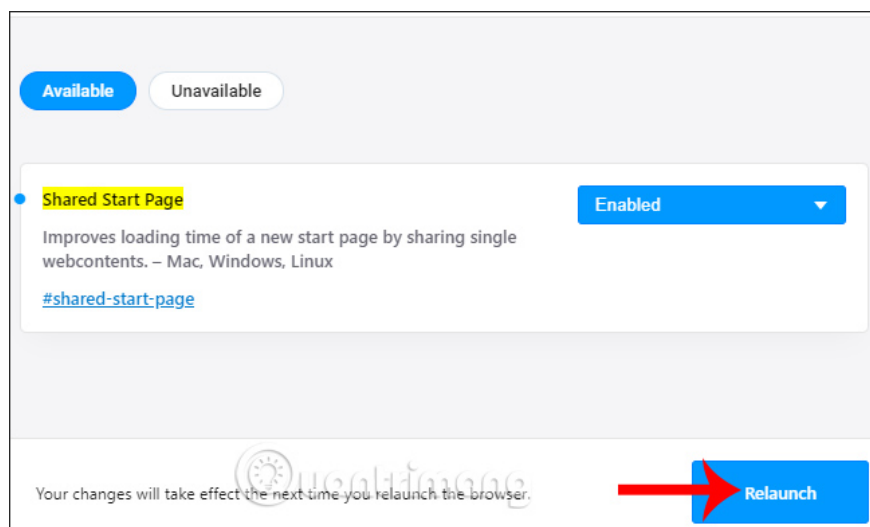

So just change the features available on Opera with a simple way that Speed ??Dial interface is launched quickly, improving speed significantly. Note that this feature is only available from Opera 65 and above and is still in beta.

Hope this article was helpful to you!

You finished reading the article "**How to speed up the opening of the Speed ??Dial page in Opera**" edited by the [TipsMake](#) team. We hope this article has provided you with many useful tech tips and tricks. You can search for similar articles on tips and guides. Thank you for reading and for following us regularly.