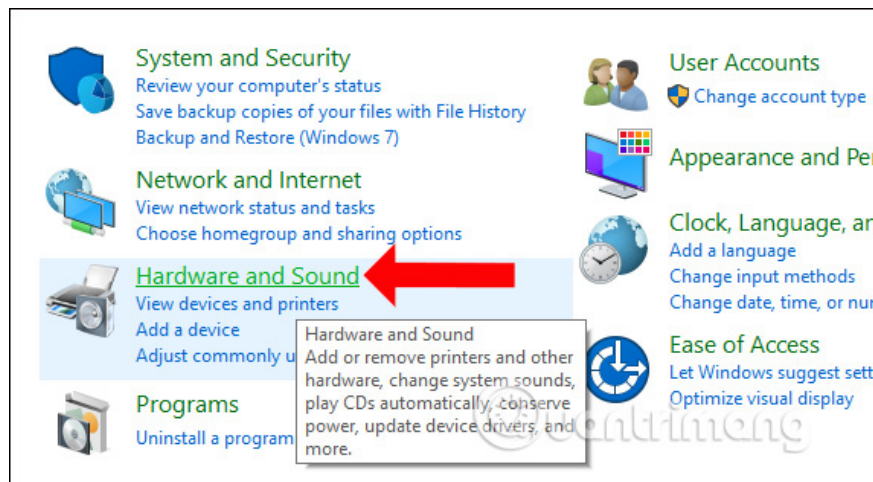

How to speed up mouse drag on Windows

Some games like League of Legends will reduce mouse performance, especially when dragging. So how to speed up mouse drag on Windows?

Some computers fall slowly, especially when playing computer games like the League of Legends. Reducing this mouse speed will definitely affect the operations on the computer, or move and perform in-game operations. So how to speed up mouse drag when playing games on Windows? The following article will guide you to read how to fix slow mouse error on your computer.

1. How to change mouse settings in Windows
2. Instructions to change the interface of the mouse cursor on Windows
3. How to set up the right mouse and mouse between Touchpad on Windows

Instructions to increase mouse speed on Windows

This way users can apply on Windows versions from Win XP to Windows 10 with a very simple step.

Step 1:

Readers access the **Control Panel** on the computer and then click on **Hardware and Sound** .

Step 2:

Switch to the new interface in **Devices and Printers** and then click on **Mouse** to change the mouse on the system.