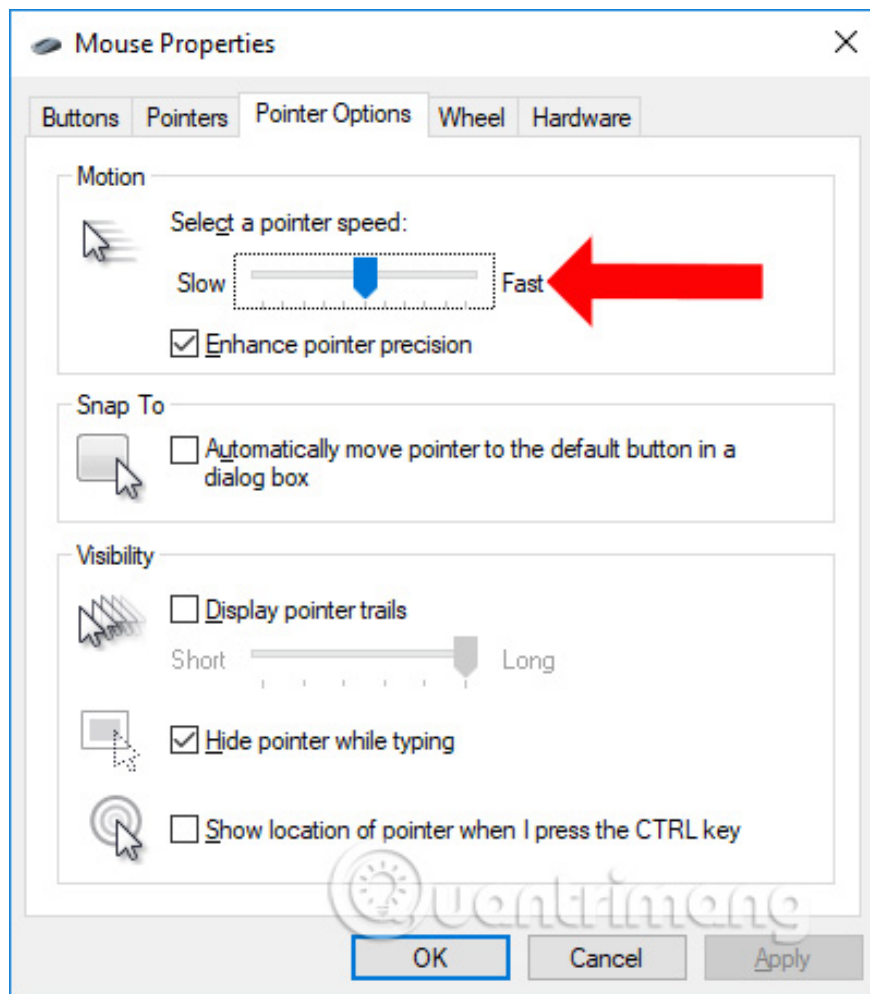

In addition, many gamers also have a problem with opening the mouse menu to be slow. If so, readers can refer to the article [How to speed up the display of the right-click menu on Windows 10](#).

Slowing down speed will make it difficult for computer users, especially when playing games. The action of fighting, moving to approach the opponent, will not have the same accuracy as before, affecting the game results. Just edit according to the above article to fix slow mouse error.

See more:

1. Surf the web more effectively with the mouse wheel
2. Instructions for cleaning the computer mouse properly
3. How to fix keyboard and mouse error when Boot USB installs Win

I wish you all success!

You finished reading the article "**How to speed up mouse drag on Windows**" edited by the [TipsMake](#) team. We hope this article has provided you with many useful tech tips and tricks. You can search for similar articles on tips and guides. Thank you for reading and for following us regularly.