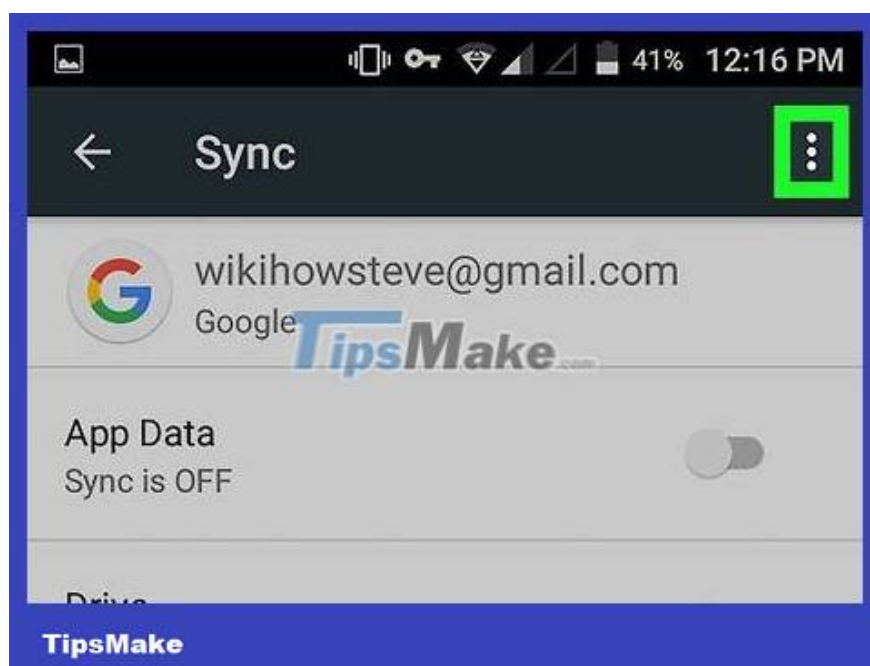

Click the ? icon . This icon is three ellipses aligned in the upper right corner of the Google account settings page. A drop-down menu will appear.