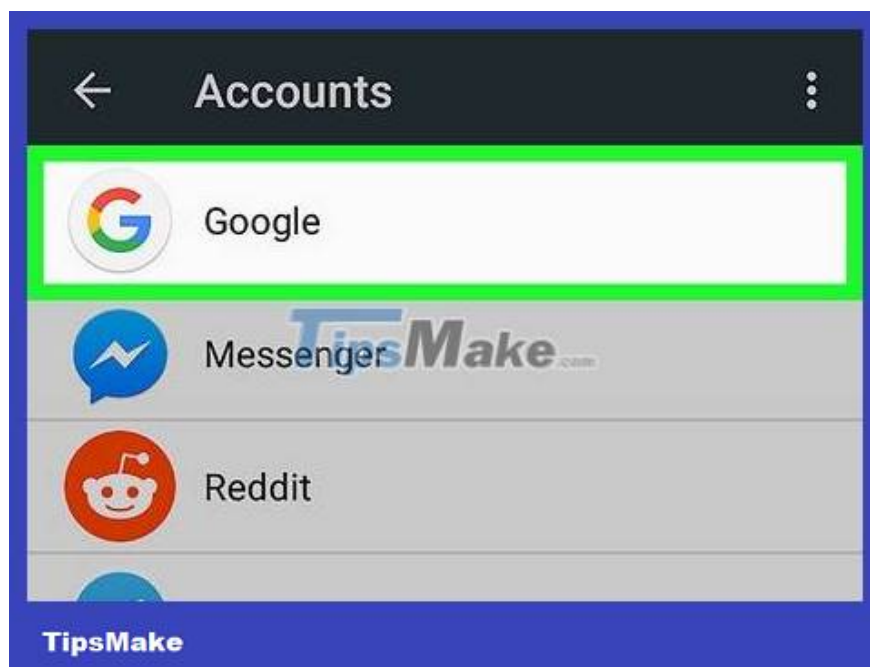

## On Android devices

**Open the Settings app on your Android device.** This application has a gear icon in the application tray.

Or you can swipe down the screen and click the icon.

**Select Accounts** . This section lists all the accounts you're signed into on your phone.

On some Android versions, this section may be called "Cloud & Accounts" or "Accounts & Sync", or something similar.

**Select Google** . This item appears next to an icon with a white background and a red, yellow, green, and blue capital "G" inside. This will display a list of Google account settings that you're signed into on your phone.

Click the account you want to sign out of. Options for this account appear.

Click the ? icon . This icon is three ellipses aligned in the upper right corner of the Google account settings page. A drop-down menu will appear.