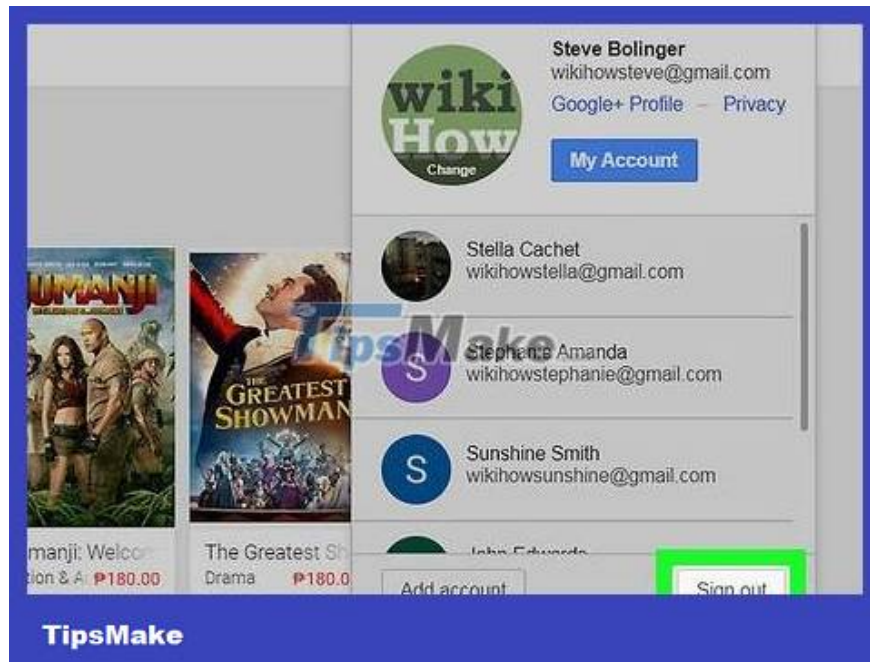

If you want to sign in to your Google Play account again, you can read more about "Adding a Google account on Android devices".

## **On the computer**

Access the website <https://play.google.com> from the browser. You can use any browser on your computer or Mac.

Click on the avatar. Your profile picture is in the upper right corner of the screen. A drop-down menu will appear.