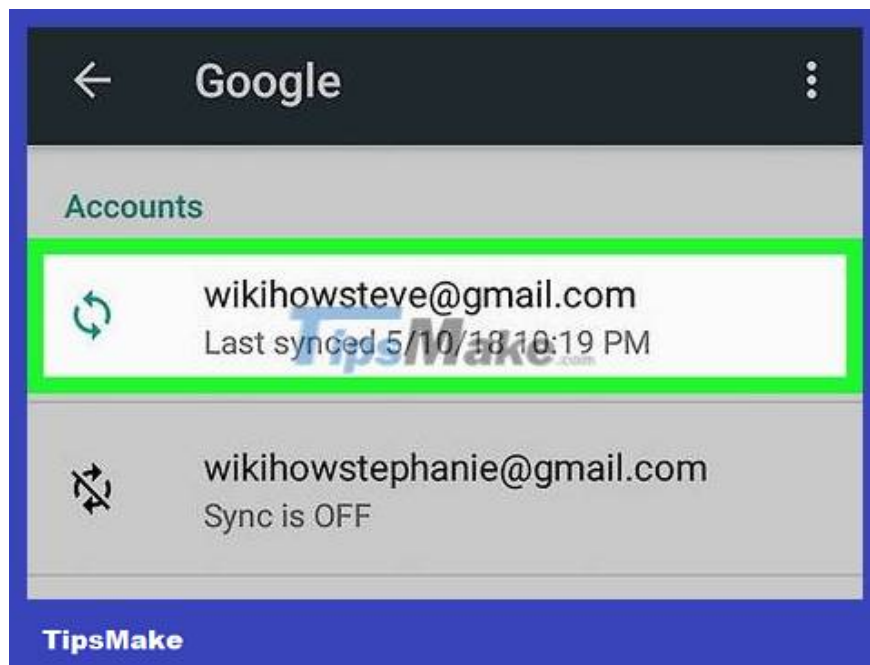

## On Android devices

**Open the Settings app on your Android device.** This application has a gear icon in the application tray.

Or you can swipe down the screen and click the icon.

**Select Accounts** . This section lists all the accounts you're signed into on your phone.

On some Android versions, this section may be called "Cloud & Accounts" or "Accounts & Sync", or something similar.

**Select Google** . This item appears next to an icon with a white background and a red, yellow, green, and blue capital "G" inside. This will display a list of Google account settings that you're signed into on your phone.

Click the account you want to sign out of. Options for this account appear.

Click the ? icon . This icon is three ellipses aligned in the upper right corner of the Google account settings page. A drop-down menu will appear.