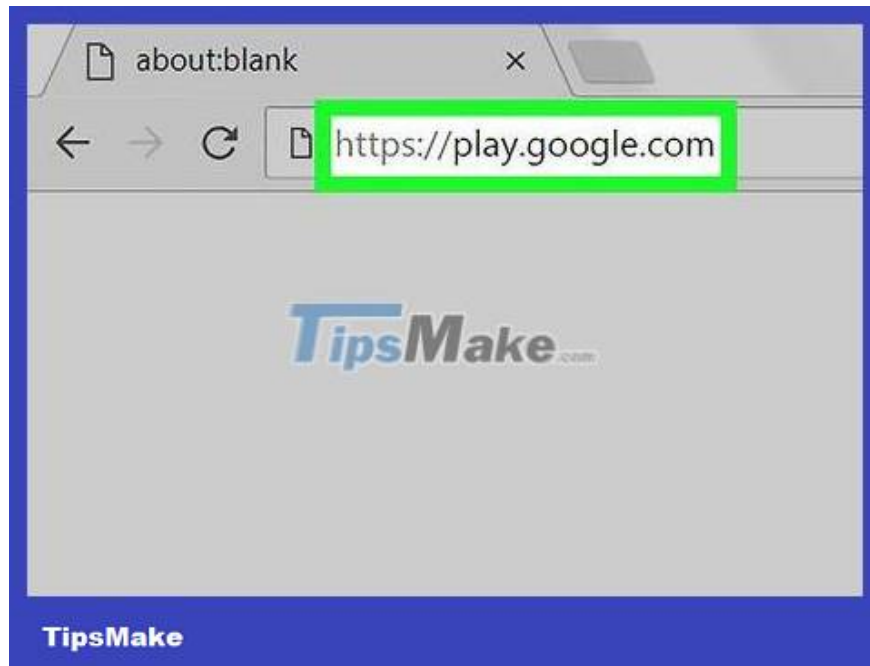

Access the website <https://play.google.com> from the browser. You can use any browser on your computer or Mac.