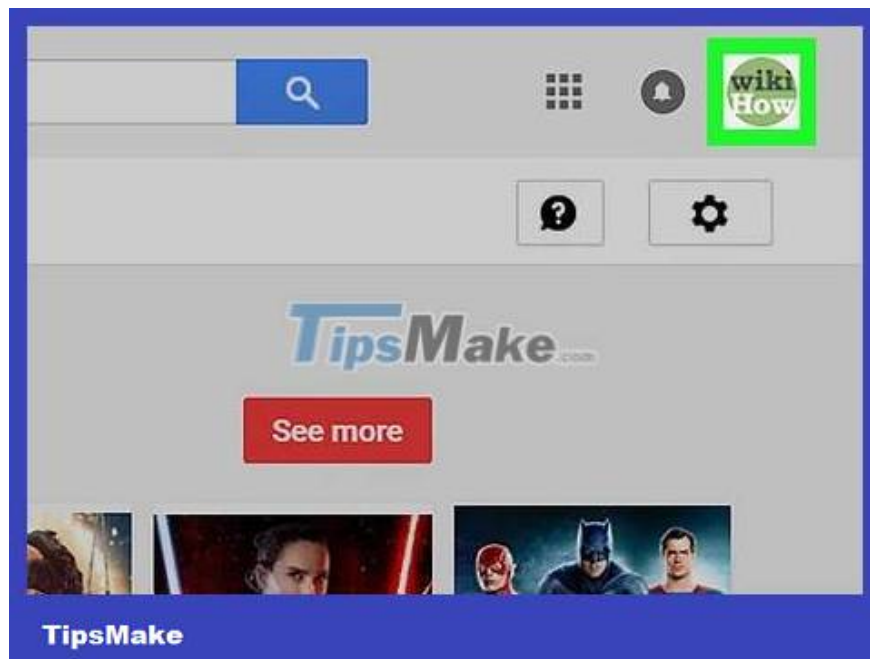

Click on the avatar. Your profile picture is in the upper right corner of the screen. A drop-down menu will appear.