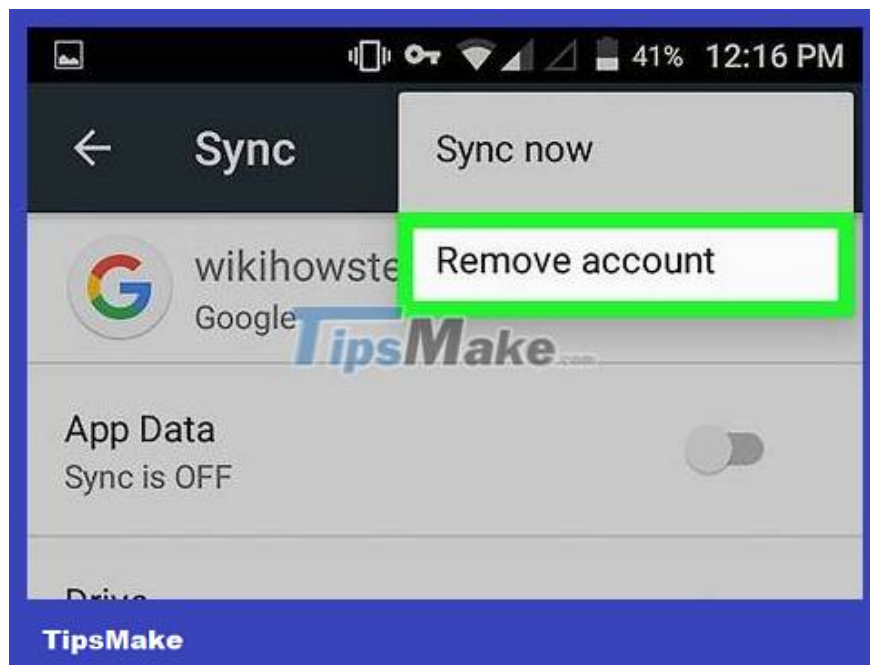

On some Android versions, this section may be called "Cloud & Accounts" or "Accounts & Sync", or something similar.

**Select Google** . This item appears next to an icon with a white background and a red, yellow, green, and blue capital "G" inside. This will display a list of Google account settings that you're signed into on your phone.

Click the account you want to sign out of. Options for this account appear.

Click the ? icon . This icon is three ellipses aligned in the upper right corner of the Google account settings page. A drop-down menu will appear.