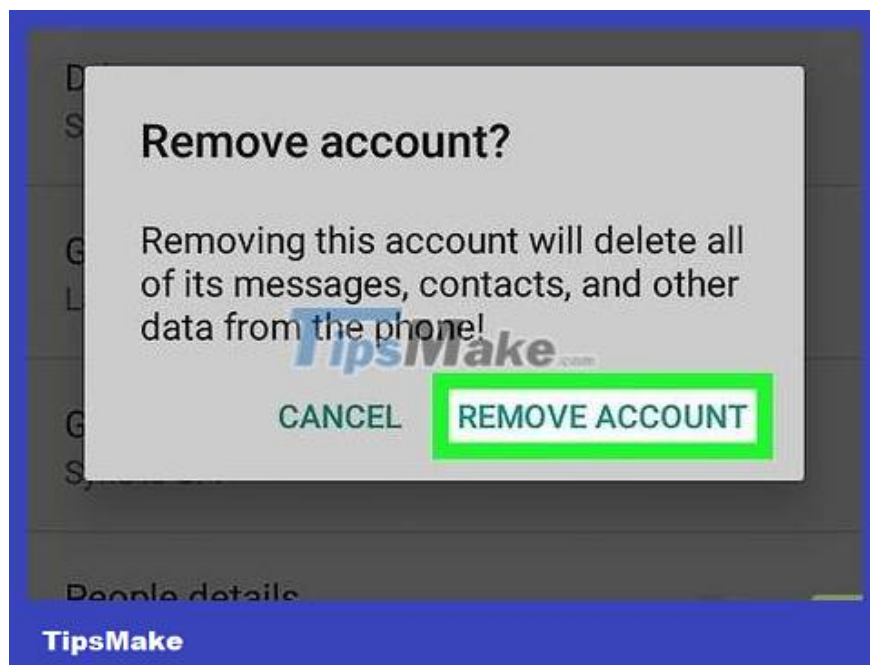

Select Remove account . This confirms that you want to remove your Google account and sign in from all apps that use this Google account.

If you want to sign in to your Google Play account again, you can read more about "Adding a Google account on Android devices".

On the computer