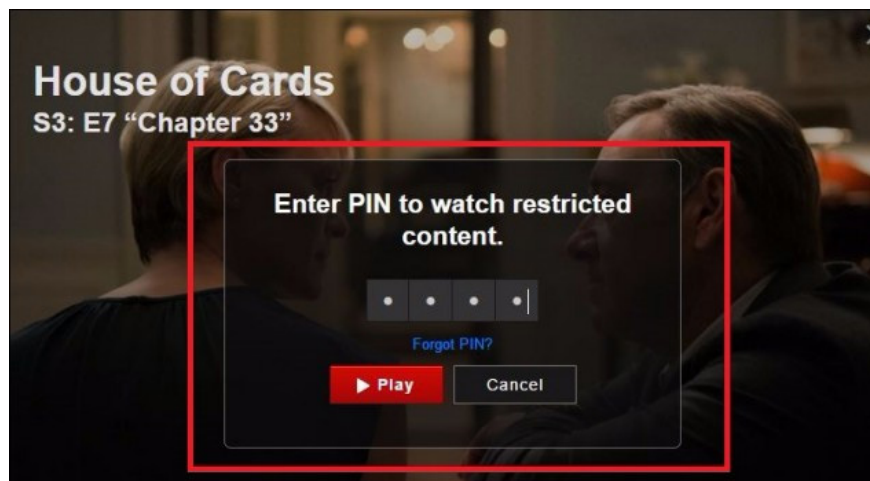

How to set up parental controls on Netflix

Turning on parental controls on Netflix will give you some peace of mind when your children watch Netflix.

Netflix and YouTube have many different types of video content, and there will be programs and videos that are not suitable for each age, especially when your home has young children. Therefore, when using Netflix, parents should set up Parental Controls mode, control all content that your child is watching, which videos appear in the interface of Netflix. The following article will guide you how to set up parental controls on Netflix.

Instructions to set up Netflix Parental Controls

Step 1:

Log in to your account and click on your profile picture, select **Your Account** .

Switch to the new interface, navigate to **the Settings section** and select **Parental Controls** .

Step 2:

At that time, the user is required to **enter a password** to manage the Parental Controls feature, to prevent children from opening this feature.

Step 3:

To continue, users will need to **create a PIN** to prevent some programs from showing based on your chosen age. Below are the 4 ages sorted by Netflix and the videos and shows based on that. Little Kids, Older Kids, Teens, and Adults.

Then **choose the age** below for Netflix to output the appropriate program. Click **Save** to save.

So if children turn on programs that you do not allow will show a PIN input interface.

Step 4:

In case you forgot your pin, click **Forgot PIN** . You will now be taken to a link that requires you to enter your account password.