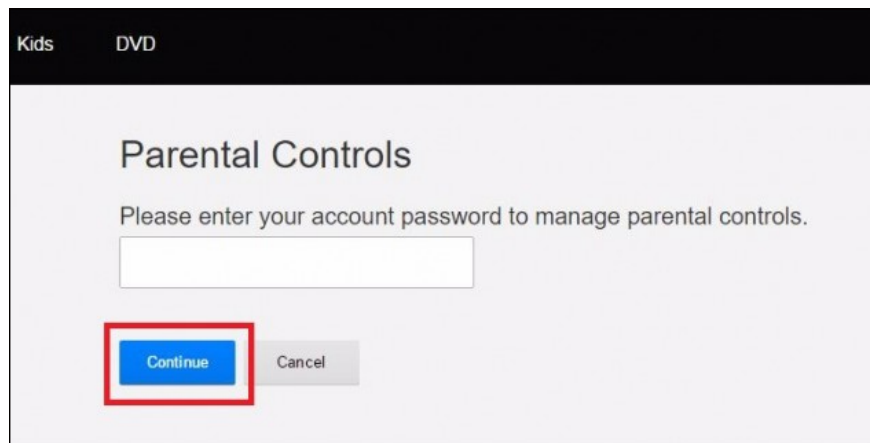

How to set up parental controls on Netflix

Turning on parental controls on Netflix will give you some peace of mind when your children watch Netflix.

Netflix and YouTube have many different types of video content, and there will be programs and videos that are not suitable for each age, especially when your home has young children. Therefore, when using Netflix, parents should set up Parental Controls mode, control all content that your child is watching, which videos appear in the interface of Netflix. The following article will guide you how to set up parental controls on Netflix.

Instructions to set up Netflix Parental Controls

Step 1:

Log in to your account and click on your profile picture, select **Your Account** .

Switch to the new interface, navigate to **the Settings section** and select **Parental Controls** .

Step 2:

At that time, the user is required to **enter a password** to manage the Parental Controls feature, to prevent children from opening this feature.

Step 3:

To continue, users will need to **create a PIN** to prevent some programs from showing based on your chosen age. Below are the 4 ages sorted by Netflix and the videos and shows based on that. Little Kids, Older Kids, Teens, and Adults.

Then **choose the age** below for Netflix to output the appropriate program. Click **Save** to save.

So if children turn on programs that you do not allow will show a PIN input interface.

Step 4:

In case you forgot your pin, click **Forgot PIN** . You will now be taken to a link that requires you to enter your account password.