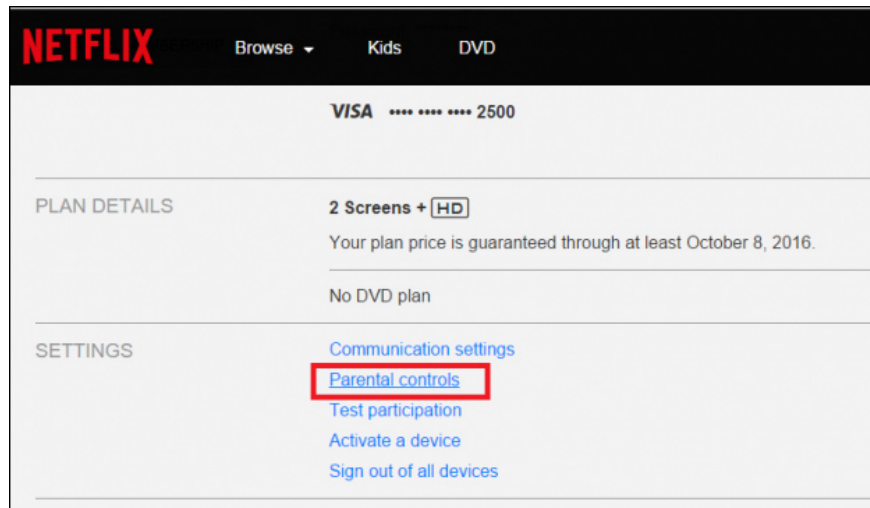

How to set up parental controls on Netflix

Turning on parental controls on Netflix will give you some peace of mind when your children watch Netflix.

Netflix and YouTube have many different types of video content, and there will be programs and videos that are not suitable for each age, especially when your home has young children. Therefore, when using Netflix, parents should set up Parental Controls mode, control all content that your child is watching, which videos appear in the interface of Netflix. The following article will guide you how to set up parental controls on Netflix.

Instructions to set up Netflix Parental Controls

Step 1:

Log in to your account and click on your profile picture, select **Your Account** .

Switch to the new interface, navigate to **the Settings section** and select **Parental Controls** .

Step 2:

At that time, the user is required to **enter a password** to manage the Parental Controls feature, to prevent children from opening this feature.

Step 3:

To continue, users will need to **create a PIN** to prevent some programs from showing based on your chosen age. Below are the 4 ages sorted by Netflix and the videos and shows based on that. Little Kids, Older Kids, Teens, and Adults.