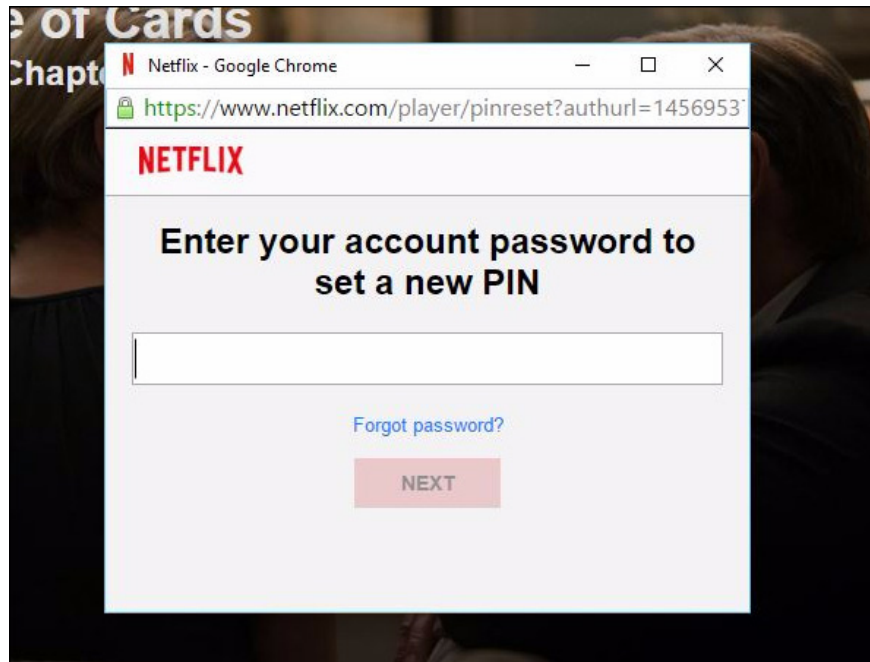

Instructions to set up Netflix Parental Controls

Step 1:

Log in to your account and click on your profile picture, select **Your Account** .

Switch to the new interface, navigate to **the Settings section** and select **Parental Controls** .

Step 2:

At that time, the user is required to **enter a password** to manage the Parental Controls feature, to prevent children from opening this feature.

Step 3:

To continue, users will need to **create a PIN** to prevent some programs from showing based on your chosen age. Below are the 4 ages sorted by Netflix and the videos and shows based on that. Little Kids, Older Kids, Teens, and Adults.

Then **choose the age** below for Netflix to output the appropriate program. Click **Save** to save.

So if children turn on programs that you do not allow will show a PIN input interface.

Step 4:

In case you forgot your pin, click **Forgot PIN** . You will now be taken to a link that requires you to enter your account password.