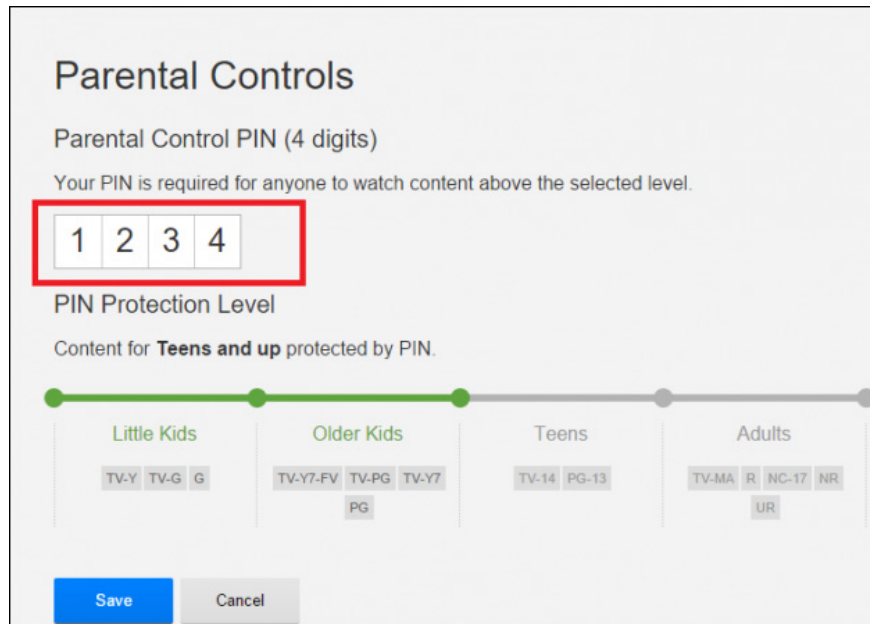

How to set up parental controls on Netflix

Turning on parental controls on Netflix will give you some peace of mind when your children watch Netflix.

Netflix and YouTube have many different types of video content, and there will be programs and videos that are not suitable for each age, especially when your home has young children. Therefore, when using Netflix, parents should set up Parental Controls mode, control all content that your child is watching, which videos appear in the interface of Netflix. The following article will guide you how to set up parental controls on Netflix.

Instructions to set up Netflix Parental Controls

Step 1:

Log in to your account and click on your profile picture, select **Your Account** .

Switch to the new interface, navigate to **the Settings section** and select **Parental Controls** .

Step 2:

At that time, the user is required to **enter a password** to manage the Parental Controls feature, to prevent children from opening this feature.

Step 3:

To continue, users will need to **create a PIN** to prevent some programs from showing based on your chosen age. Below are the 4 ages sorted by Netflix and the videos and shows based on that. Little Kids, Older Kids, Teens, and Adults.

Then **choose the age** below for Netflix to output the appropriate program. Click **Save** to save.

So if children turn on programs that you do not allow will show a PIN input interface.

Step 4:

In case you forgot your pin, click **Forgot PIN** . You will now be taken to a link that requires you to enter your account password.