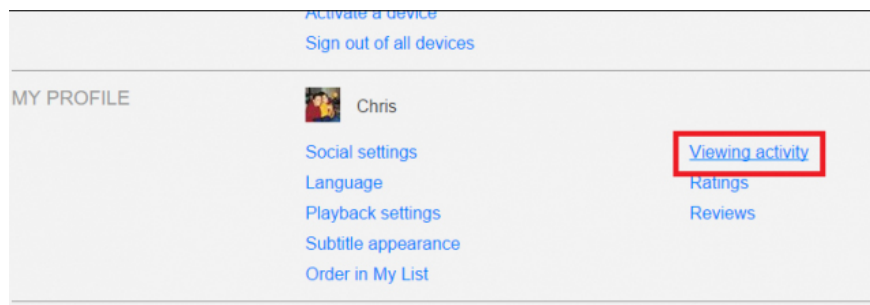

Step 5:

To have more control over your child's actions, go to **Account Settings**> **My Profile**> **Viewing Activity** to review the history of all videos your children have watched.

Then will display the entire list of videos watched.