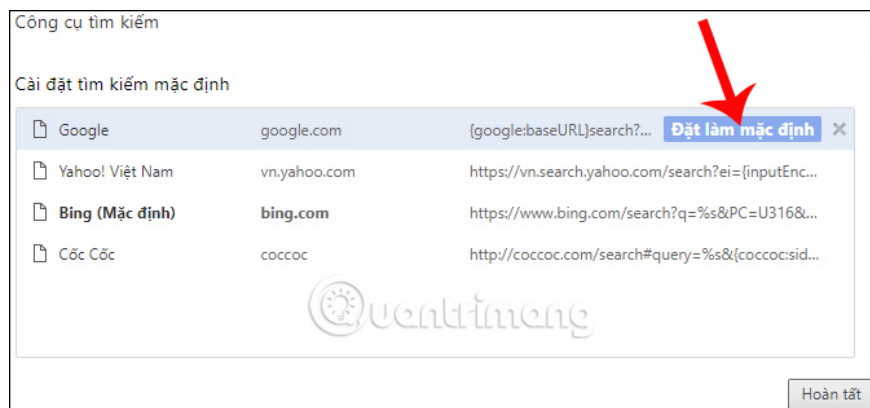

Step 3:

In the Search Engine dialog interface, you will see the search engines that Coc Coc supports users to use. Click on the search engine and select the **Set as default** button.

Here I will choose Google as the default search engine, due to the familiar user interface and popular search engine today.