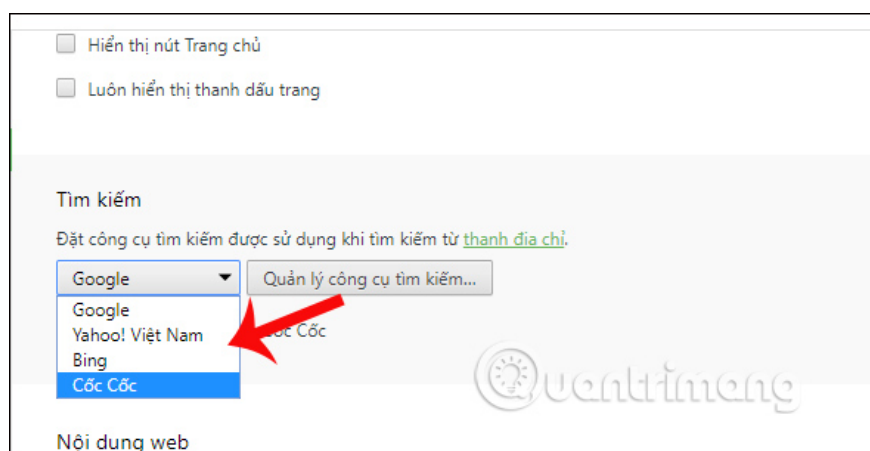

In addition to placing Google as the default search engine on Coc Coc browser, we can choose other tools according to the way above. During use, users can change between search engines, depending on the needs and convenience of each person.

Hope this article is useful to you!

You finished reading the article "**How to set the default search on Coc Coc**" edited by the [TipsMake](#) team. We hope this article has provided you with many useful tech tips and tricks. You can search for similar articles on tips and guides. Thank you for reading and for following us regularly.