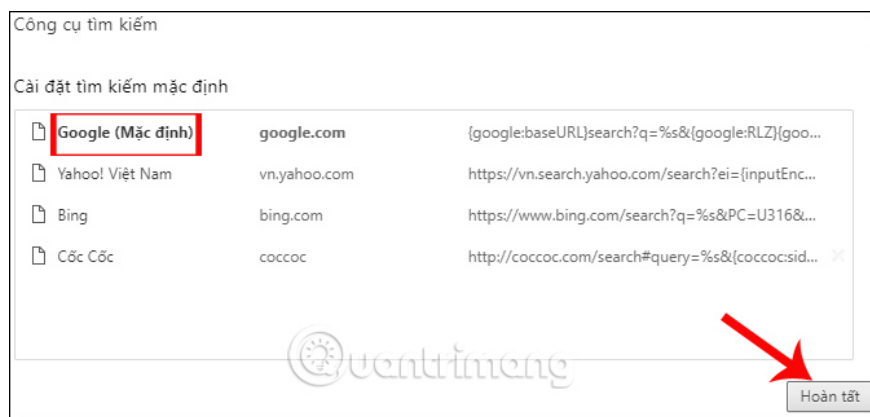

Another way to choose the default search engine for Coc Coc browser, which is outside the Search Parts view, you click on the tool currently used in the browser. Then select the new search engine from the drop down list.