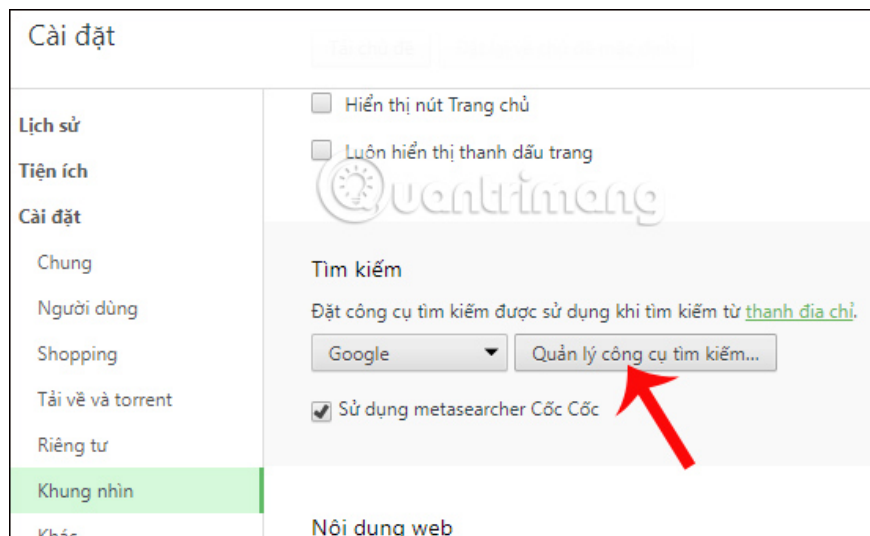

Step 3:

In the Search Engine dialog interface, you will see the search engines that Coc Coc supports users to use. Click on the search engine and select the **Set as default** button.

Here I will choose Google as the default search engine, due to the familiar user interface and popular search engine today.

At that point, we will see next to Google with the Default notification as shown below. Click Finish at the bottom to save the changes.