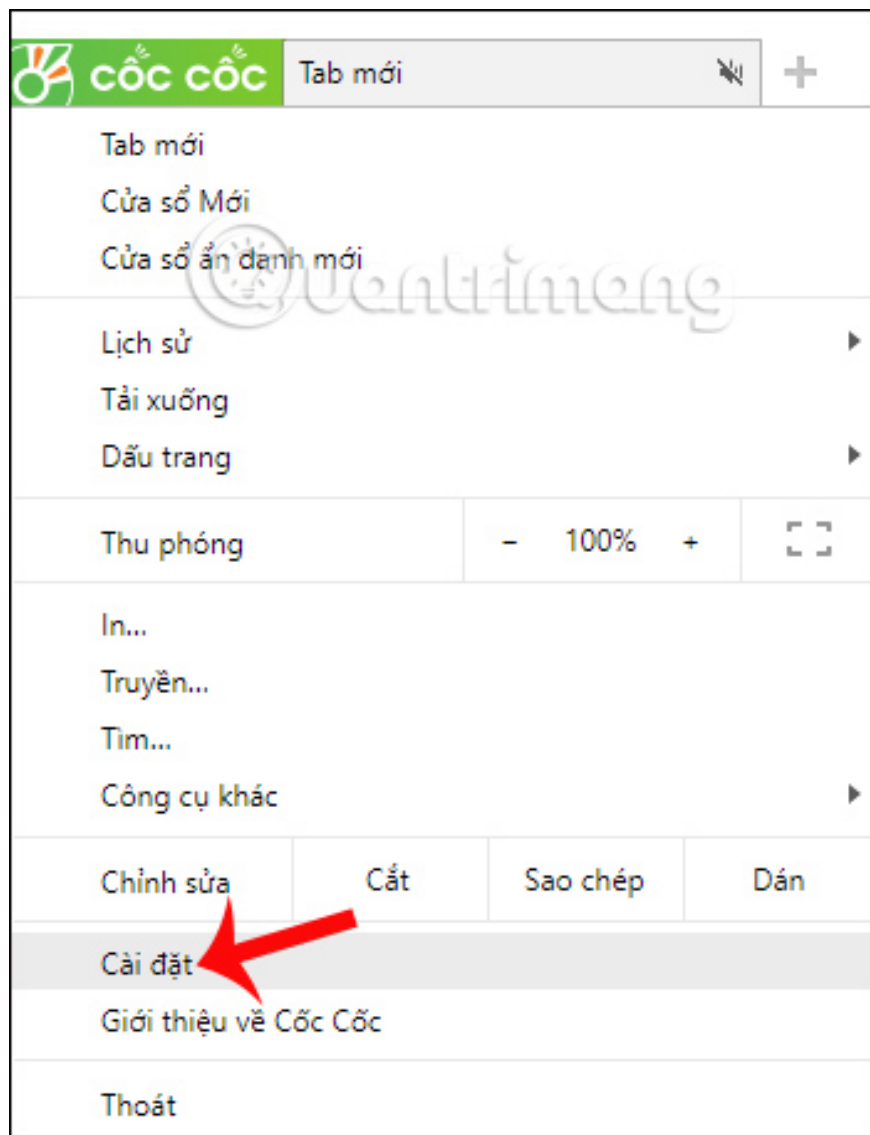

Step 2:

In the Settings view, on the options list on the left, we find a new Installation item and click on the View **item** . Look at the content on the right, the Search section clicks on the Search engine management button .