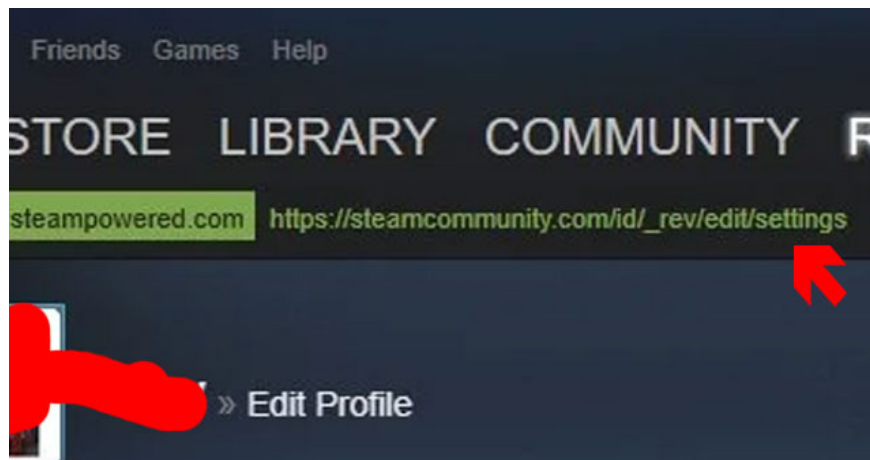

How to see rank and number of matches in Dota Auto Chess

This is how you can rank, the number of matches participated in Dota Auto Chess

All gamers are interested in their rankings in the game, and Dota Auto Chess is no exception when all grandmasters want to know how many matches they have played and their rankings .

If you want to find out how your rank in Auto Chess and your match history in Dota Auto Chess, please refer to the following web addresses to check your rank in Dota Auto Chess.

1. Dota Chess Auto: How to get Candy for free and use Candy to buy Couriers
2. Dota Auto Chess: How to build teams according to each stage of the most effective match
3. Dota Auto Chess: Rank the up line combo currently the most meta

How to check your rank in Dota Auto Chess

First to see your rank you must have Steam ID, by taking it from the URL in your Steam profile. Go to **Steam** > right click on **Steam** > select **Settings** , then select Interface and select **Display Steam URL Address bar when available**.

Your next Steam ID will appear behind your Steam URL just below the menu. Use that ID to find your information in Dota Auto Chess.

1. Autochess.varena.com