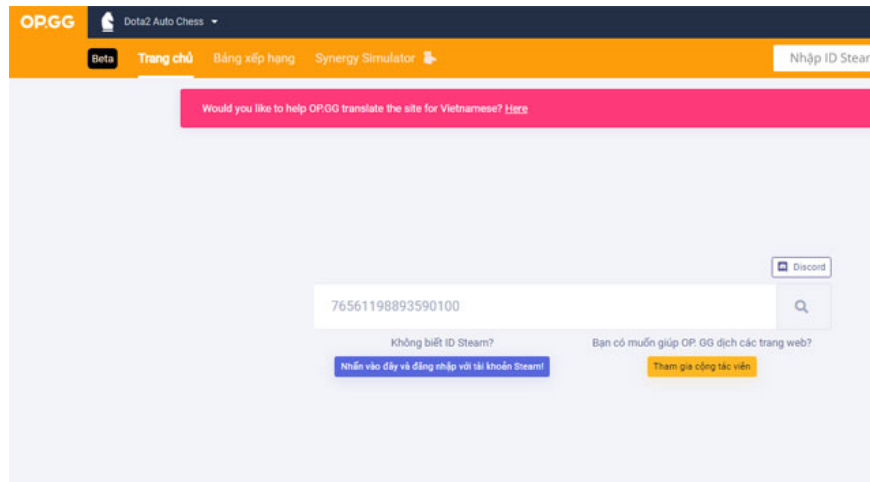

Autochess.op.gg is a website that specializes in researching player information, just enter the ID Steam and press Search to find information. In addition, this address also provides the table players to rank the Queen with the number of candy, the number of matches participated .

More specifically when Autochess.op.gg also provides more features to form teams so that players can know the effectiveness and power of your squad.

Hopefully with these two addresses, gamers will know their status in Dota Auto Chess.

You finished reading the article "**How to see rank and number of matches in Dota Auto Chess**" edited by the [TipsMake](#) team. We hope this article has provided you with many useful tech tips and tricks. You can search for similar articles on tips and guides. Thank you for reading and for following us regularly.