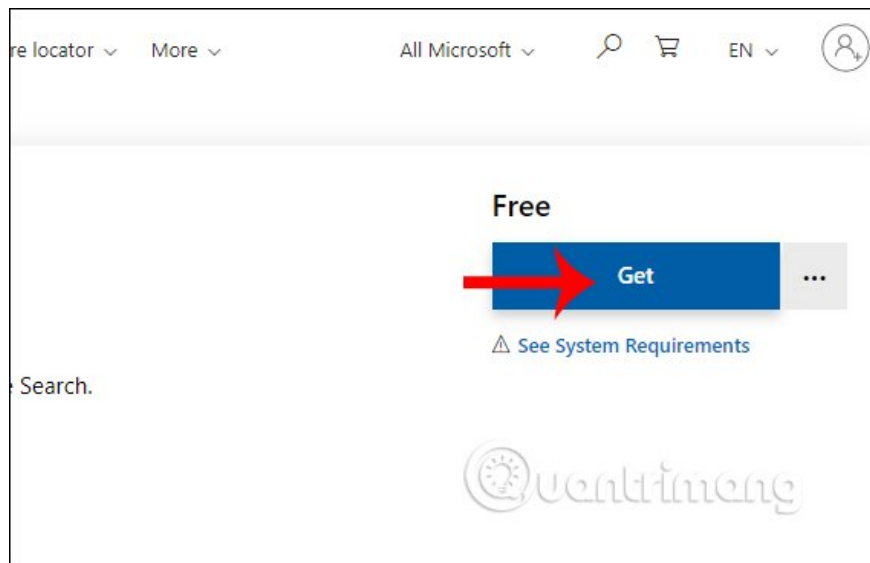

How to search for images similar to Bing

The Reverse Picture Search app on Windows 10 will quickly find similar images on Bing.

The Bing search engine is also full of features like the Google tool, which can also search multiple images similar to an image you upload. And we can not access Bing to find similar images through the Reverse Picture Search application on Windows 10. The application will help you find many similar, similar images on Bing. Search results on Reverse Picture Search application is similar to when you search for images on Bing. The following article will show you how to use Reverse Picture Search.

1. How to source and detail photos with Google
2. How to search images on multiple sources at the same time
3. How to search for photos on Opera via Google Images
4. 8 awesome search engines hidden in Google Photos

Instructions to find similar images on Bing

Step 1:

Users access the link below and then click Get to proceed to download the application.

1. Download the Reverse Picture Search app

We wait for the application installation to complete and click on the icon to use.