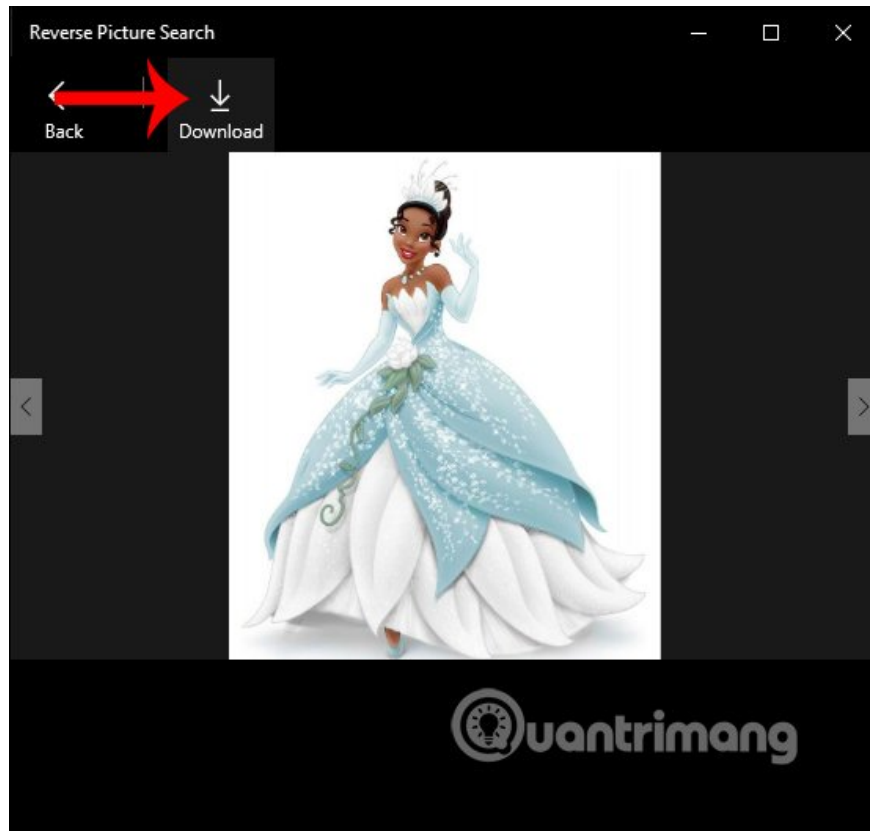

In general, Reverse Picture Search has a very simple interface, and is easy to use, not complicated or perform many steps. Maximum similar image size that Bing search applications will limit to 1 MB.

I wish you successful implementation!

You finished reading the article "**How to search for images similar to Bing**" edited by the [TipsMake](#) team. We hope this article has provided you with many useful tech tips and tricks. You can search for similar articles on tips and guides. Thank you for reading and for following us regularly.