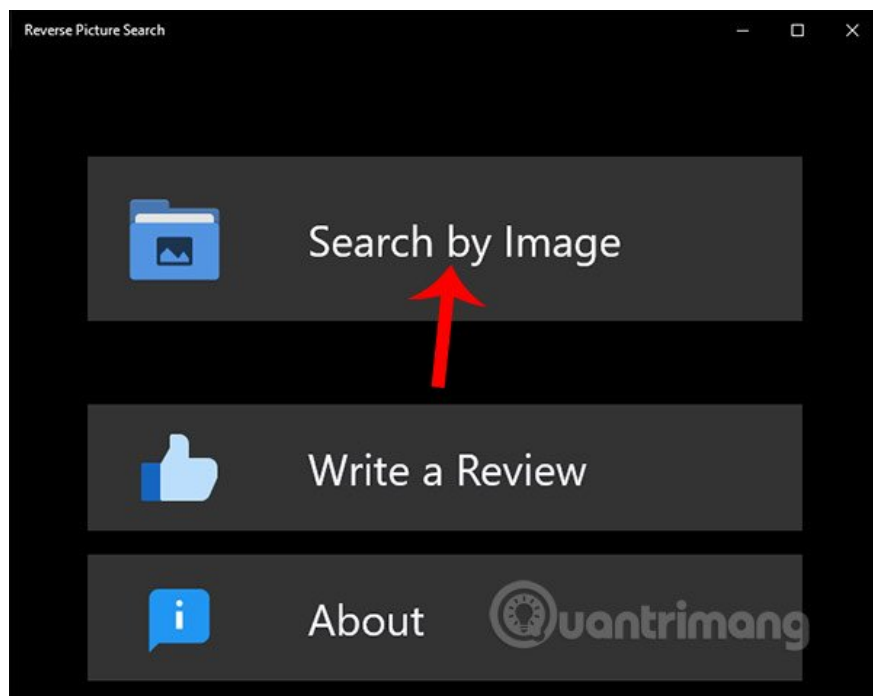

How to search for images similar to Bing

The Reverse Picture Search app on Windows 10 will quickly find similar images on Bing.

The Bing search engine is also full of features like the Google tool, which can also search multiple images similar to an image you upload. And we can not access Bing to find similar images through the Reverse Picture Search application on Windows 10. The application will help you find many similar, similar images on Bing. Search results on Reverse Picture Search application is similar to when you search for images on Bing. The following article will show you how to use Reverse Picture Search.

Instructions to find similar images on Bing

Step 1:

Users access the link below and then click Get to proceed to download the application.

1. Download the Reverse Picture Search app

We wait for the application installation to complete and click on the icon to use.

Step 2:

Display the main interface of Reverse Picture Search, users click **Search by image** to download the original image you want to find more similar images on Bing.

Step 3:

Display the folder on the computer so we can upload images to the application. Soon we will see images similar to the images you upload. The application produces a variety of results in thumbnail form like this. Use the scroll bar to view the contents below. To view the full size of an image, click on the image.