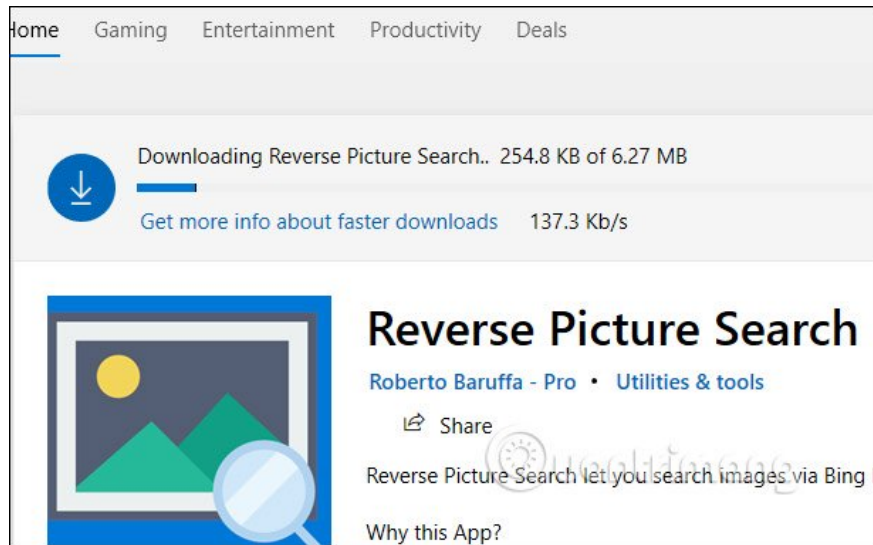

Instructions to find similar images on Bing

Step 1:

Users access the link below and then click Get to proceed to download the application.

1. Download the Reverse Picture Search app

We wait for the application installation to complete and click on the icon to use.

Step 2:

Display the main interface of Reverse Picture Search, users click **Search by image** to download the original image you want to find more similar images on Bing.

Step 3:

Display the folder on the computer so we can upload images to the application. Soon we will see images similar to the images you upload. The application produces a variety of results in thumbnail form like this. Use the scroll bar to view the contents below. To view the full size of an image, click on the image.