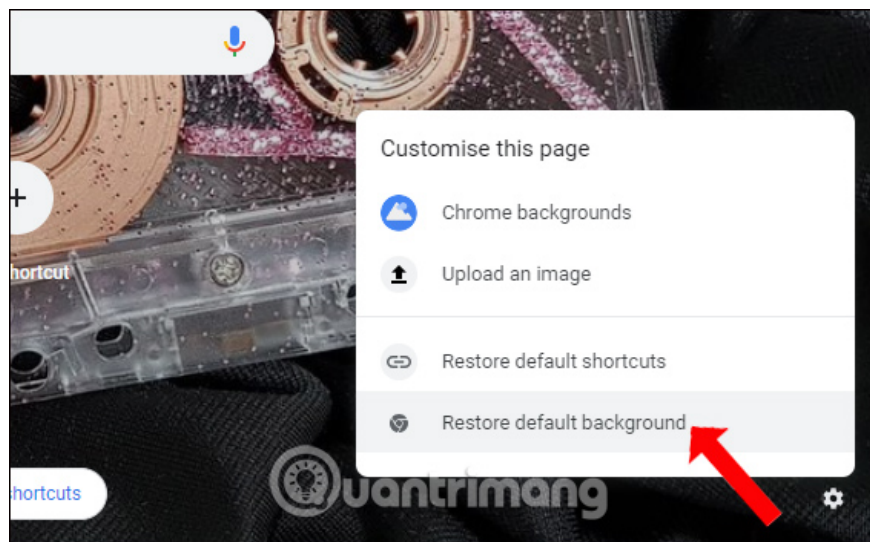

Step 3:

If you want to go back to the default white wallpaper on Chrome, click the gear icon to select the **Restore default background** .

So every time you open a new tab on Chrome, you will see the tabbed interface change with wallpaper according to different themes and styles. You can use wallpapers that Chrome provides or use images available in computers. With this new enhancement on Google Chrome 69, the manufacturer hopes to bring a new experience that is very simple to implement.