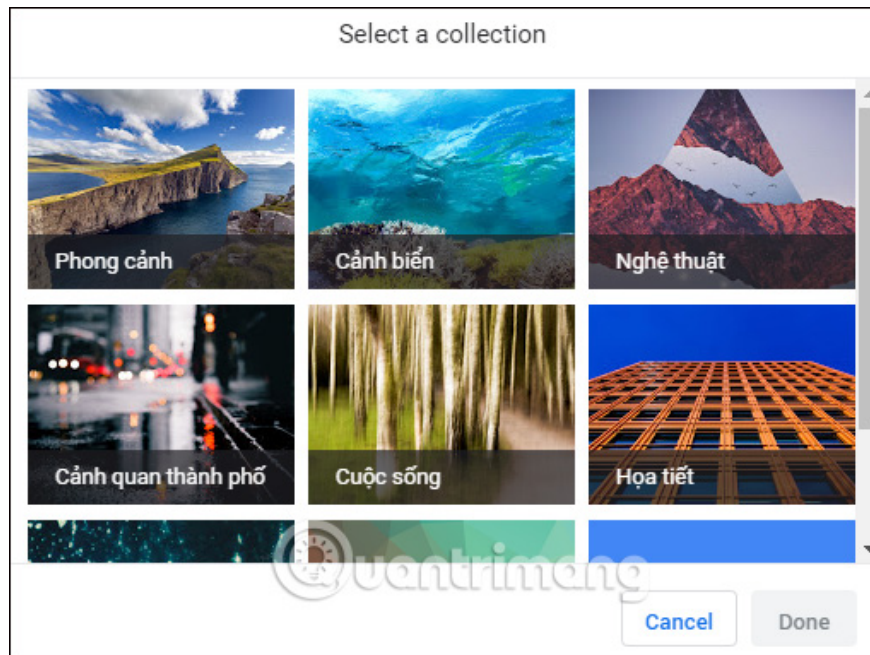

Chrome backgrounds will take **background** images available on Chrome with different themes like Nature, Landscape, Seascape, Textures, .

Clicking on each topic will bring up another wallpaper for us to choose to use.