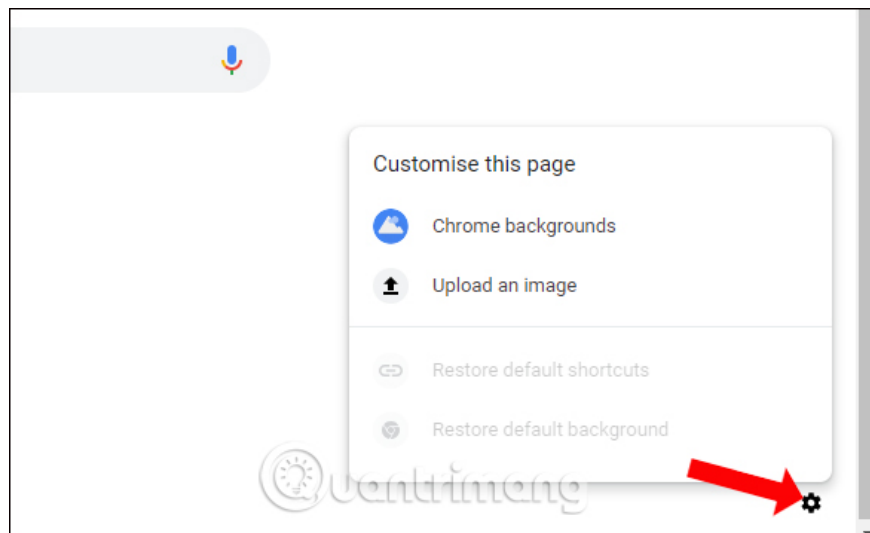

How to replace the new tab wallpaper on Chrome

Chrome 69 now has the option to download personal images as wallpapers for new tabs, instead of the default white background.

Chrome 69 version has officially launched users and all used computers can upgrade to this latest version. It's easy to see that the design in Chrome 69 has been transformed into a nice rounded design. In addition, the manufacturer also offers many new options in this Chrome version, such as changing the location of the New Tab button on Chrome, or choosing a personal image to create a background image for the new browser tab.

With previous versions of Chrome, users need to install a support utility to be able to change the wallpaper, and create a theme for the browser. However, when you upgrade to Chrome 69, you can immediately use your photos on your computer as a Chrome wallpaper. The following article will guide you how to change the background image on Chrome 69.

1. How to create standby screens, reminders on Google Chrome
2. How to put videos for New Tab interface on Chrome
3. How to install Material Design interface into Firefox

How to change New Tab wallpaper on Chrome 69

Step 1:

After upgrading to Chrome 69 at the new tab interface we will see a **jagged icon** . When you click on the jagged icon you will have 2 different image loading options, Chrome backgrounds and Upload an image.