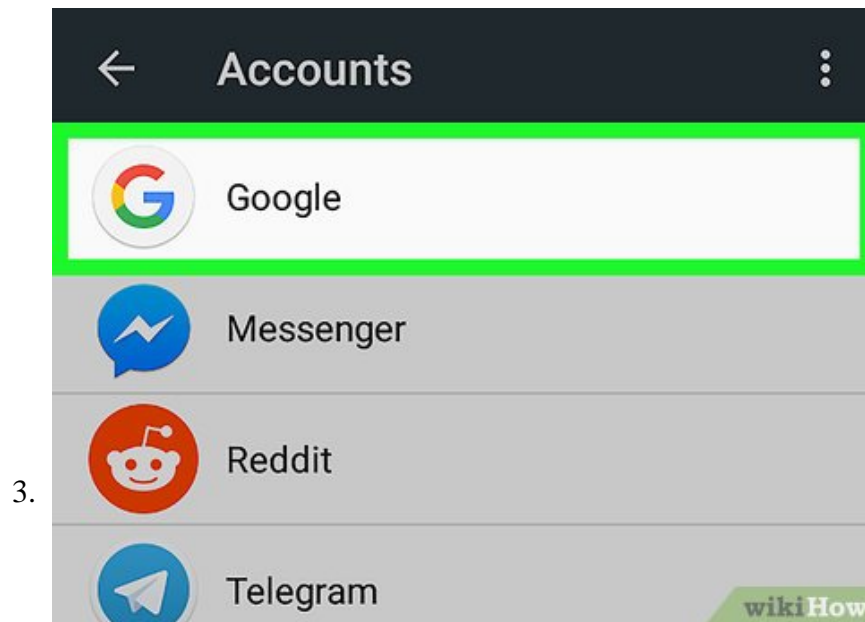

## On Android

**Open Settings**

**on your Android.** It's the app with the gear icon usually located in your Android's app drawer.

1. Alternatively, you can swipe down from the top of the screen and tap

**Tap **Accounts****. This lists all the accounts you are signed into on your Android phone.

1. On some versions of Android, this may be under "Cloud & Accounts" or "Accounts & Sync", or something similar.<sup>[1]</sup>

**Tap **Google****. It's next to the white icon with the red, yellow, green, and blue capital "G". This displays a list of all the Google accounts you are signed in to on your Android smartphone.

**Tap the account you want to log out of.** This displays all the options for that account.

**Tap .** It's the icon with the three vertical dots in the upper-right corner of the Google account settings. This displays a drop-down menu.