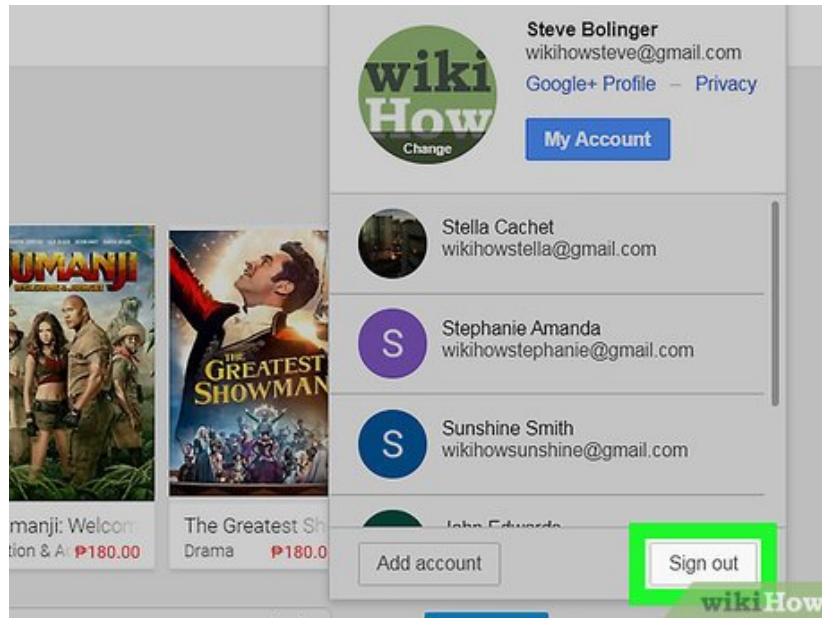

3.

Click **Sign Out**. This logs you out of your Google account from the Google Play website.

1. To sign back in, click "Sign In" in the upper-right corner and log in with the email address and password associated with your Google Play account.

You finished reading the article "**How to Log Off Google Play**" edited by the [TipsMake](#) team. We hope this article has provided you with many useful tech tips and tricks. You can search for similar articles on tips and guides. Thank you for reading and for following us regularly.