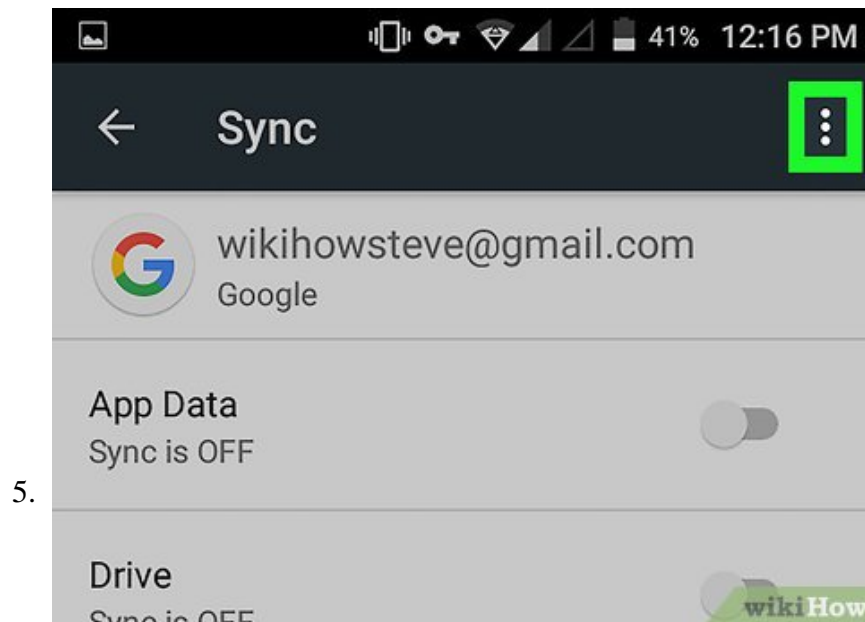

Tap . It's the icon with the three vertical dots in the upper-right corner of the Google account settings. This displays a drop-down menu.