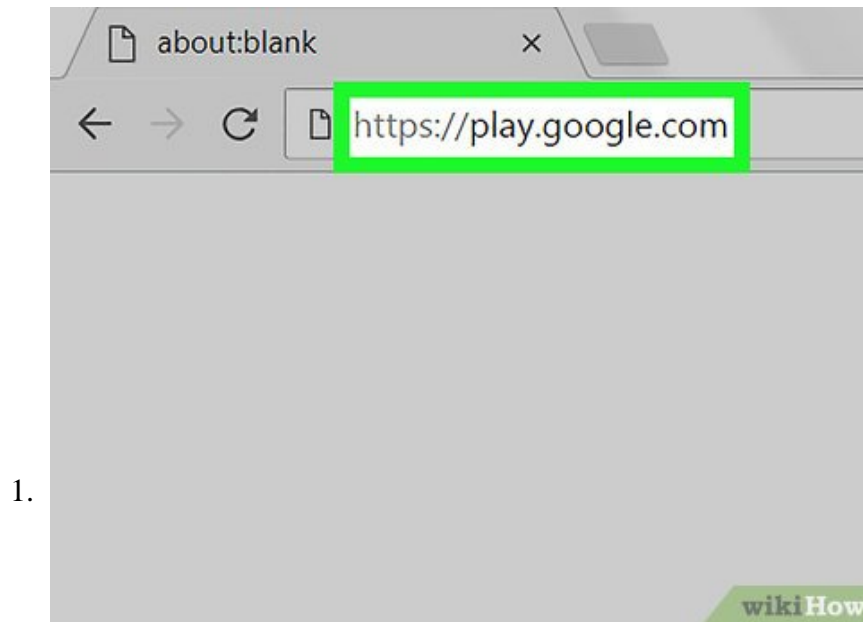

**Tap the account you want to log out of.** This displays all the options for that account.

**Tap .** It's the icon with the three vertical dots in the upper-right corner of the Google account settings. This displays a drop-down menu.

Tap **Remove account**. It's the second option in the drop-down menu in the upper-right corner. This displays a confirmation popup window.

Tap **Remove account**. This confirms that you want to remove the Google account and signs you out of all apps that use that Google account.<sup>[2]</sup>

## On Desktop

**Go to <https://play.google.com> in a web browser.** You can use any web browser on PC or Mac.

**Click your profile picture.** Your profile picture is in the upper-right corner of the website. This displays a drop-down menu.