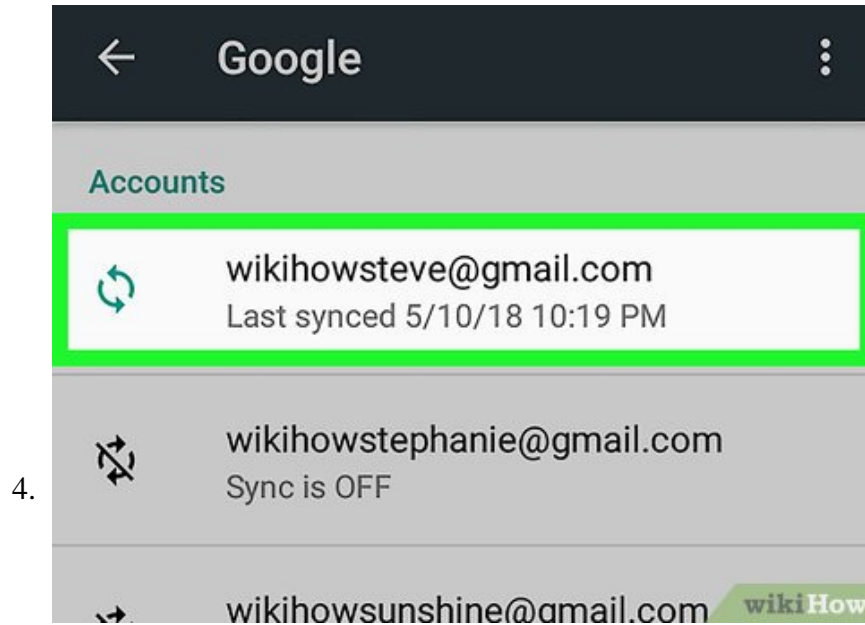

## On Android

**Open Settings**

**on your Android.** It's the app with the gear icon usually located in your Android's app drawer.

1. Alternatively, you can swipe down from the top of the screen and tap

**Tap **Accounts****. This lists all the accounts you are signed into on your Android phone.

1. On some versions of Android, this may be under "Cloud & Accounts" or "Accounts & Sync", or something similar.<sup>[1]</sup>

**Tap **Google****. It's next to the white icon with the red, yellow, green, and blue capital "G". This displays a list of all the Google accounts you are signed in to on your Android smartphone.