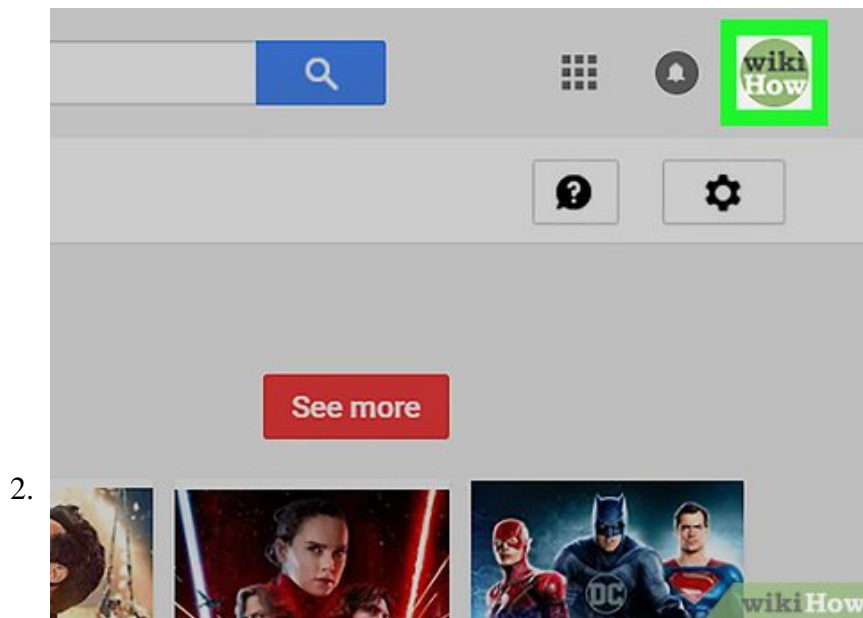

## On Desktop

**Go to <https://play.google.com> in a web browser.** You can use any web browser on PC or Mac.

**Click your profile picture.** Your profile picture is in the upper-right corner of the website. This displays a drop-down menu.