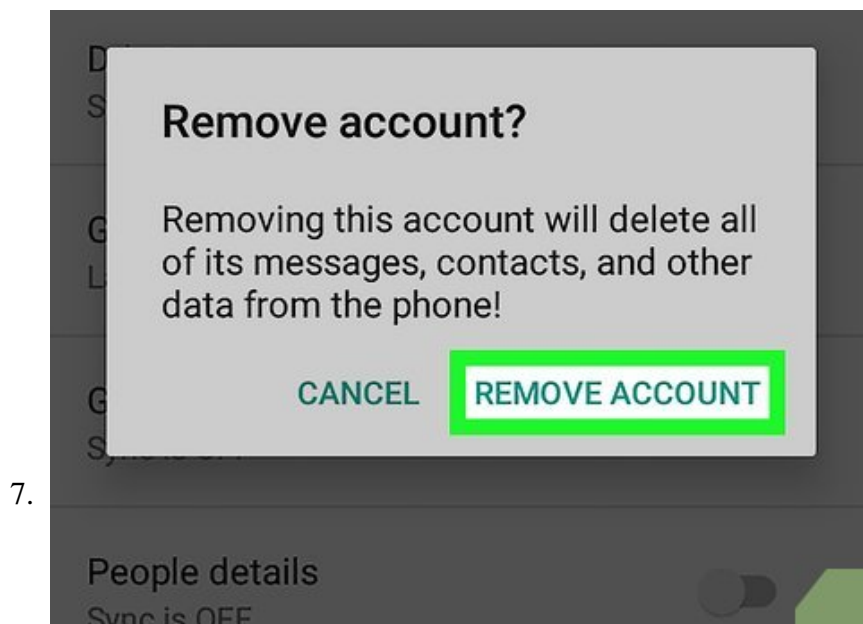

Tap **Remove account**. This confirms that you want to remove the Google account and signs you out of all apps that use that Google account.^[2]

1. If you need to sign back into your Google Play account, Read "Add a Google Account on Android" to learn how to add a Google account.

Method 2 of 2:

On Desktop