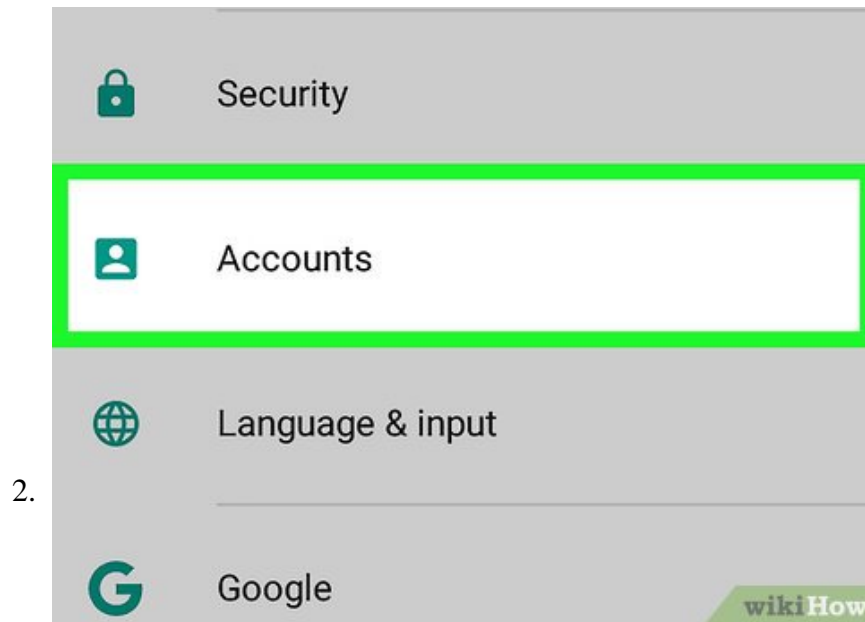

## On Android

**Open Settings**

**on your Android.** It's the app with the gear icon usually located in your Android's app drawer.

1. Alternatively, you can swipe down from the top of the screen and tap

**Tap **Accounts****. This lists all the accounts you are signed into on your Android phone.

1. On some versions of Android, this may be under "Cloud & Accounts" or "Accounts & Sync", or something similar.<sup>[1]</sup>

**Tap **Google****. It's next to the white icon with the red, yellow, green, and blue capital "G". This displays a list of all the Google accounts you are signed in to on your Android smartphone.