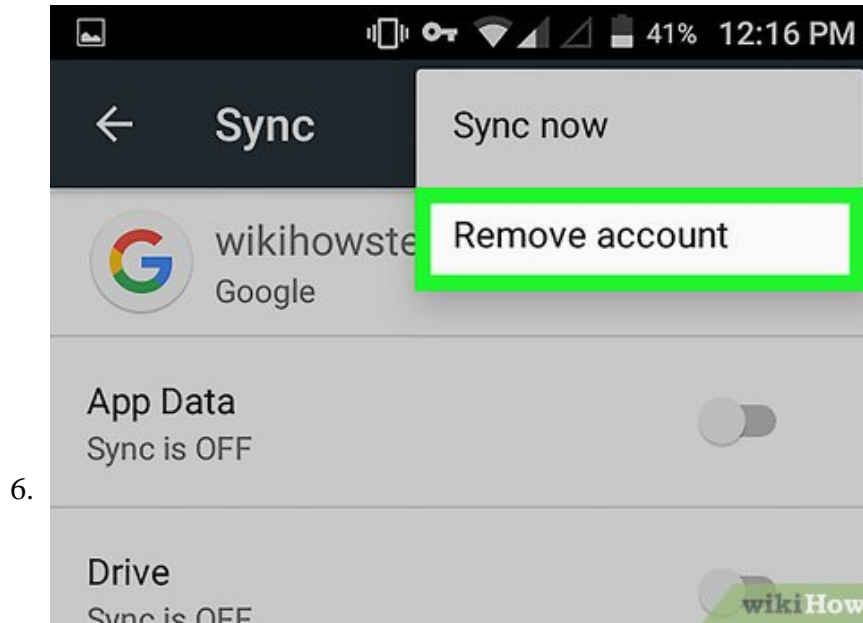

## On Android

**Open Settings**

**on your Android.** It's the app with the gear icon usually located in your Android's app drawer.

1. Alternatively, you can swipe down from the top of the screen and tap

**Tap **Accounts****. This lists all the accounts you are signed into on your Android phone.

1. On some versions of Android, this may be under "Cloud & Accounts" or "Accounts & Sync", or something similar.<sup>[1]</sup>

**Tap **Google****. It's next to the white icon with the red, yellow, green, and blue capital "G". This displays a list of all the Google accounts you are signed in to on your Android smartphone.

**Tap the account you want to log out of.** This displays all the options for that account.

**Tap .** It's the icon with the three vertical dots in the upper-right corner of the Google account settings. This displays a drop-down menu.