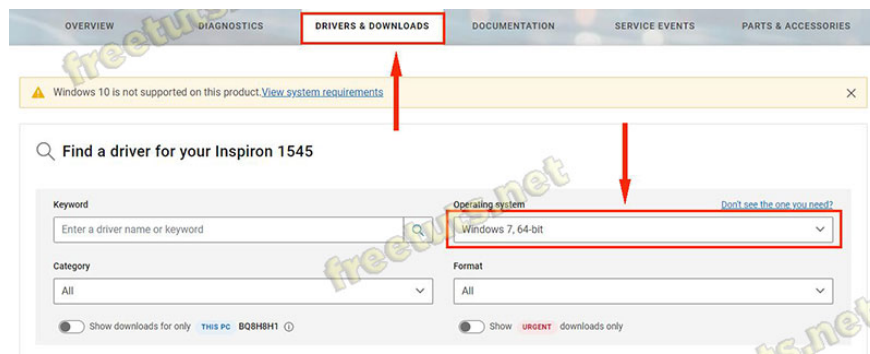

Step 4: Enter the Driver name that your Dell laptop is missing in the **Keyword** section , or browse for it in the list and click **Download** to download the driver.

NAME	CATEGORY	RELEASE DATE	ACTION
☐ Dell QuickSet Application	Application	20 Dec 2013	Download
☐ Sonic Solutions Roxio Burn Application	Application	13 Dec 2013	Download
☐ Dell DataSafe Local Patch/Upgrade URGENT	Application	01 Mar 2010	Download
☐ Dell FastAccess Facial Recognition Application	Application	04 Feb 2010	Download
☐ WildTangent Gaming Console and Games - VISTA, v.webpost, A1.0	Application	12 Jan 2009	Download
☐ IDT IDT 92HD71B, v.6.10.0.6272, A03	Audio	07 Feb 2012	Download
☐ IDT IDT 92HD71B, v.6.10.0.6272, A04	Audio	18 Sep 2011	Download
☐ Dell Inspiron 1545 Intel BIOS, A13 THIS PC	BIOS	23 Nov 2009	Download
☐ Intel GM45 Express Chipset Family, v.9.1.1.1019, A03	Chipset	12 Oct 2009	Download
☐ Realtek RTS5158E Card Reader, v.6.1.7.100.30087, A00	Chipset	08 Oct 2009	Download

Step 5: If the software is in compressed form, extract it with WinRAR by right-clicking and choosing **Extract** .