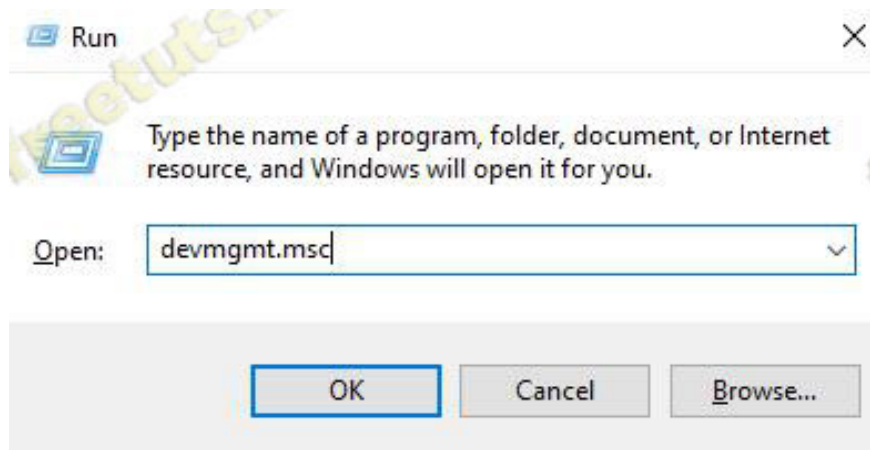

Step 2: Check in the list if there is an item named **Other devices** or not, if not as shown below, your computer is temporarily full Driver.