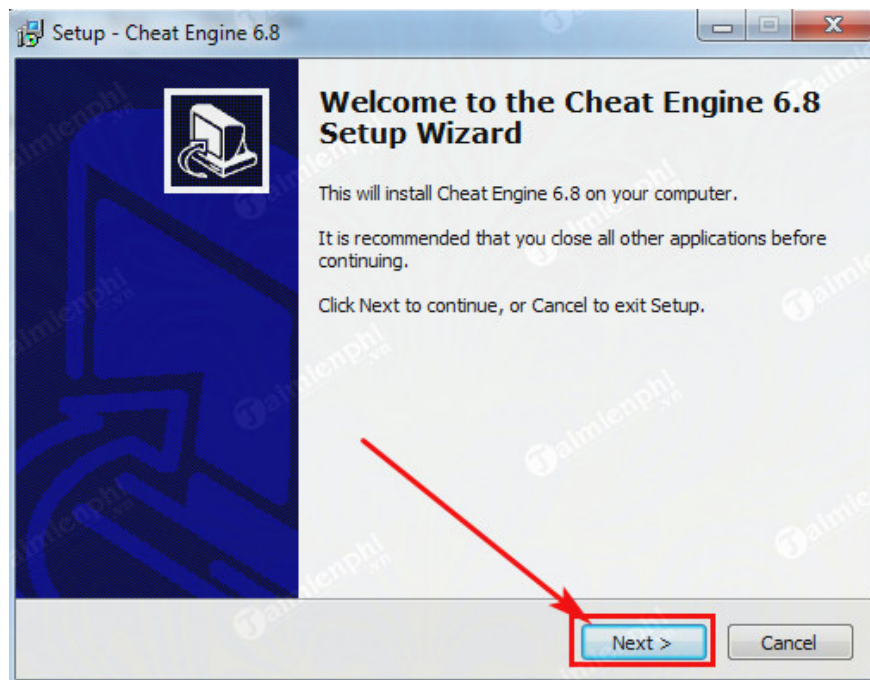

Step 4: Select the **I accept the agreement** check box then click **Next** to continue