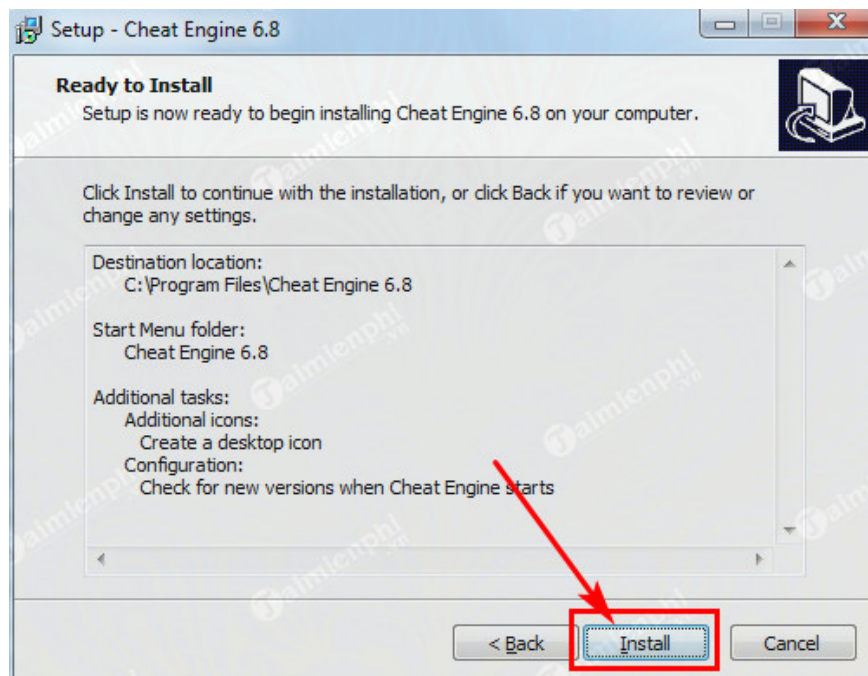

Step 9: The installation process begins, please wait a moment.