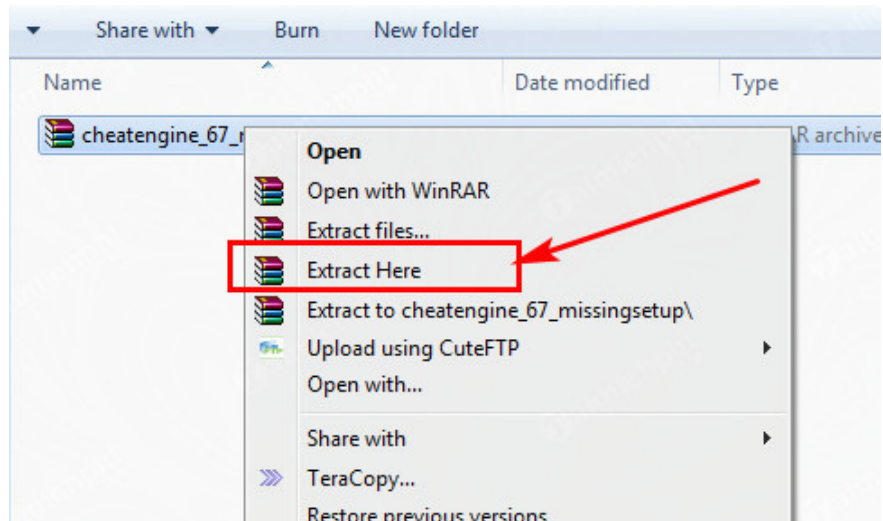

Step 2: After downloading, you will receive a compressed file, right-click and select **Extract Here** to extract the file.

Step 3: B After unpacking, you can proceed to use **Cheat Engine 6.7** by clicking on the Cheat Engine.exe file