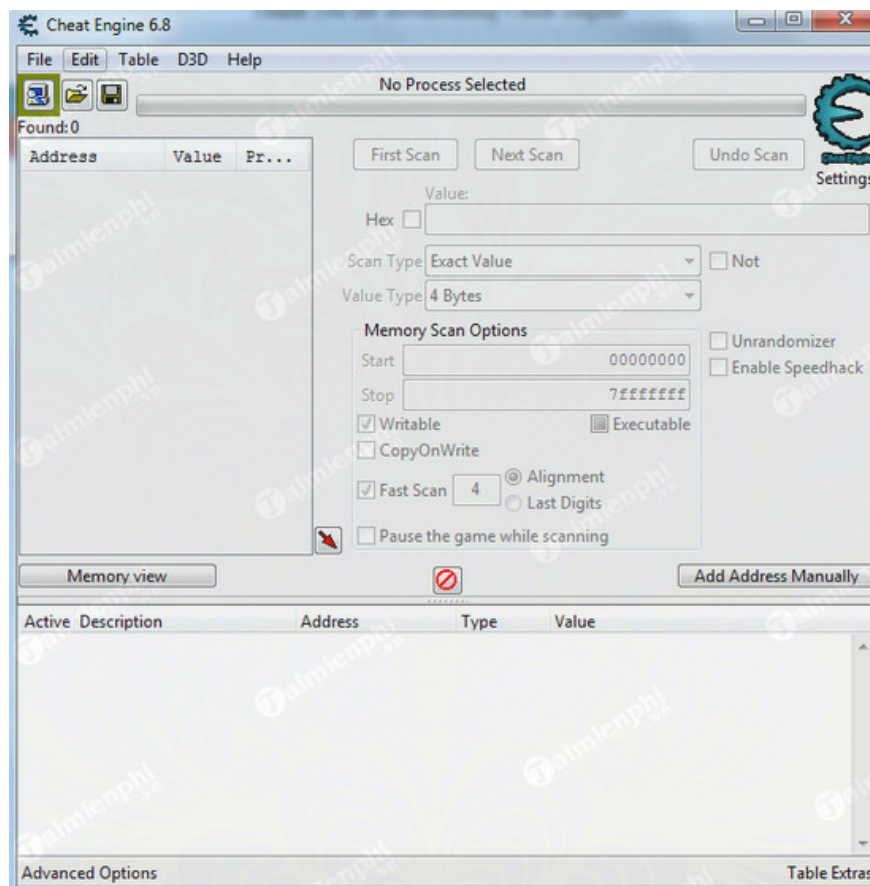

*Step 7:* Select additional installation items by checking or unchecking, including:

- **Create a desktop icon:** install a shortcut icon on the Desktop screen
- **Check for new versions when Cheat Engine starts:** Check for new versions every time Cheat Engine starts.

**Next** to continue

Step 8: Check the installation information then click **Install** to start installing Cheat Engine

Step 9: The installation process begins, please wait a moment.

Step 10: Click **Next** to continue

Step 11: Click **Finish** to complete the Cheat Engine 6.8 installation process

*Step 12:* The interface of the new version of Cheat Engine 6.8 does not have many changes compared to the previous version of the software