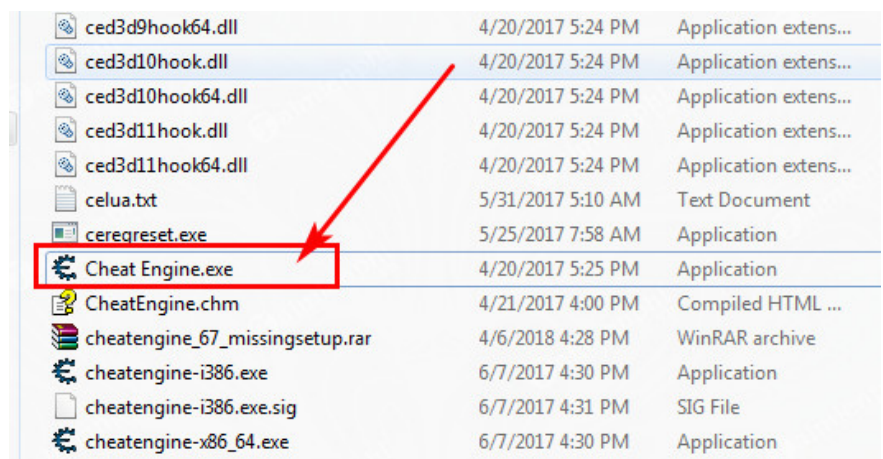

Step 4: The interface of the new version of Cheat Engine 6.7 does not have many changes compared to the previous version of the software.