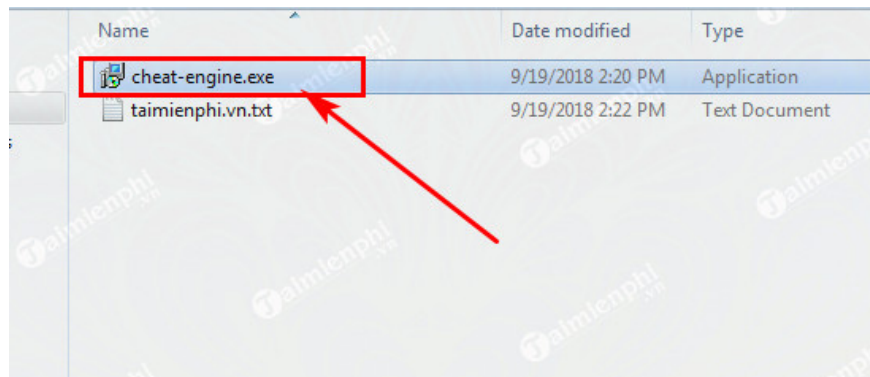

How to install Cheat Engine to change game parameters

How to install Cheat Engine on the device helps users intervene in the game system to adjust game parameters. Similar to other software, how to install Cheat Engine is quite simple. Readers can refer to the installation instructions below and follow it.

Cheat Engine is a very good gaming support version, the software allows you to change parameters when playing games. However, to use the software effectively, you need to install the cheat engine properly.

I. Instructions for installing Cheat Engine on your computer

Step 1: Download the latest version of Cheat Engine to your computer using the following link: **Cheat Engine**

Step 2: After downloading, you will receive an installation file, click on the file to start the process. Cheat Engine 6.8 installer

Step 3: Click **Next** to continue