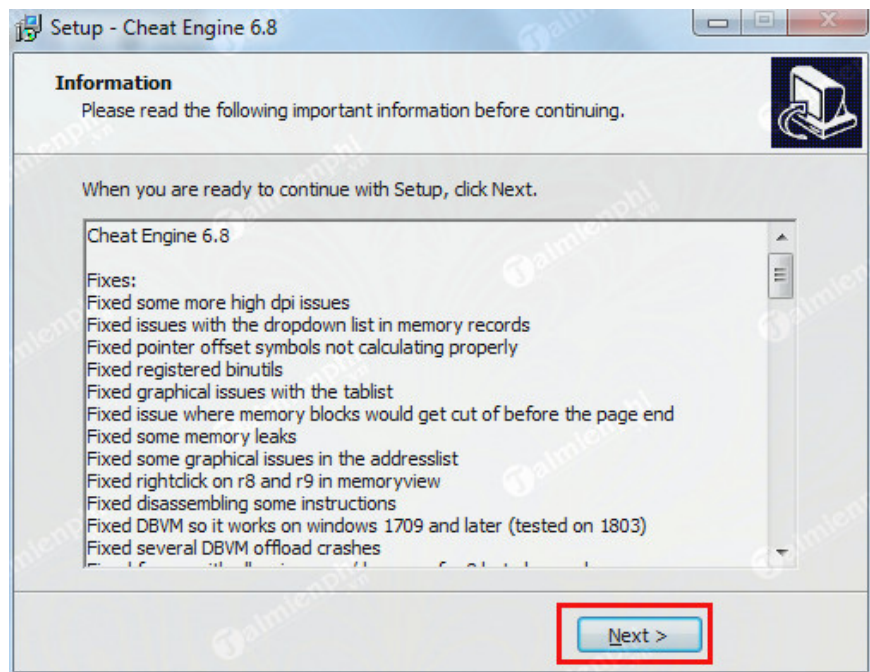

*Step 7:* Select additional installation items by checking or unchecking, including:

- **Create a desktop icon:** install a shortcut icon on the Desktop screen
- **Check for new versions when Cheat Engine starts:** Check for new versions every time Cheat Engine starts.

**Next** to continue

Step 8: Check the installation information then click **Install** to start installing Cheat Engine

Step 9: The installation process begins, please wait a moment.

Step 10: Click **Next** to continue