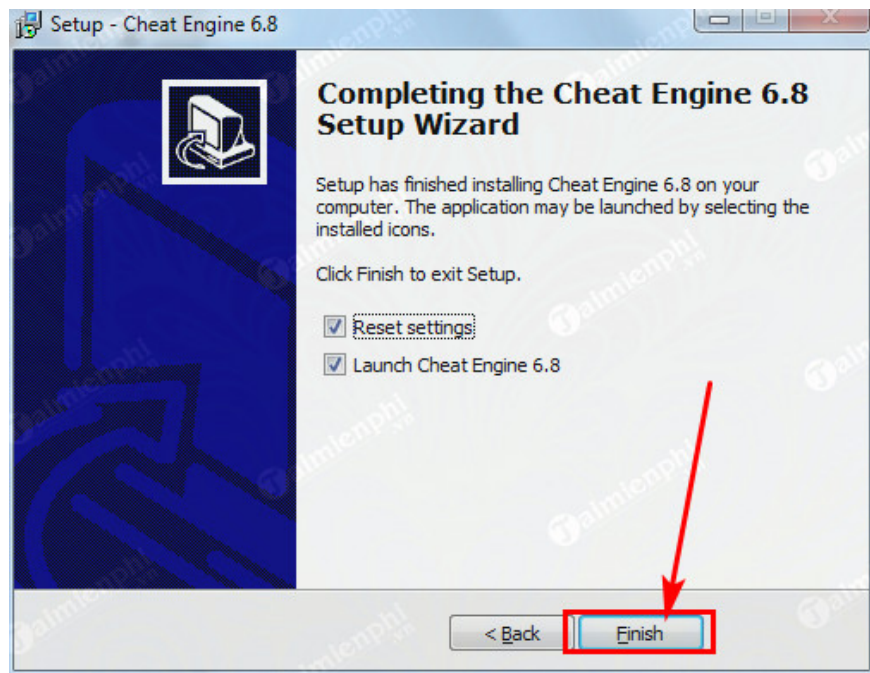

Step 12: The interface of the new version of Cheat Engine 6.8 does not have many changes compared to the previous version of the software