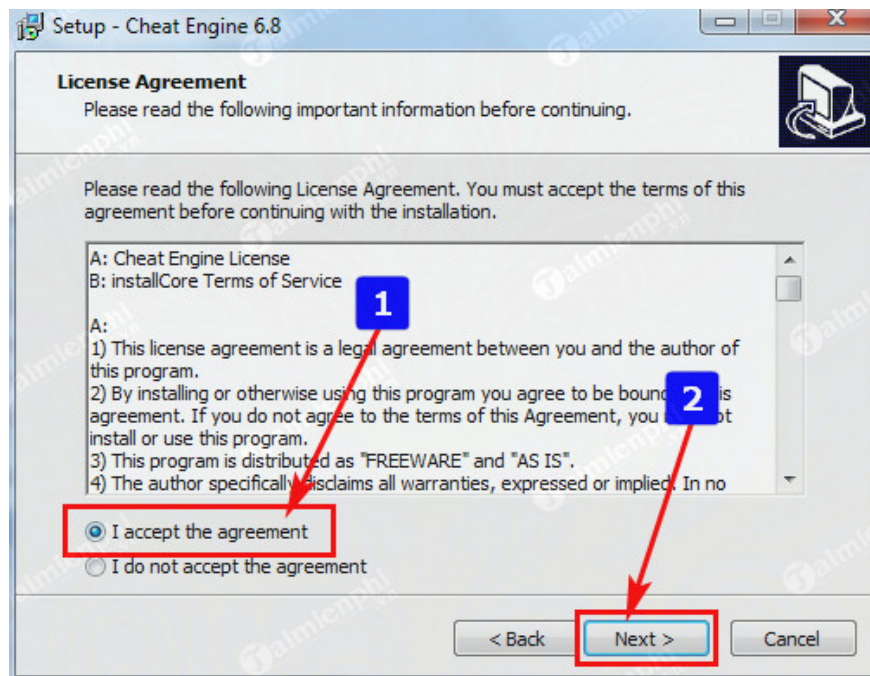

Step 5: Here you can change the Cheat Engine installation directory by clicking **Browse** , click **Next** to move to the next step