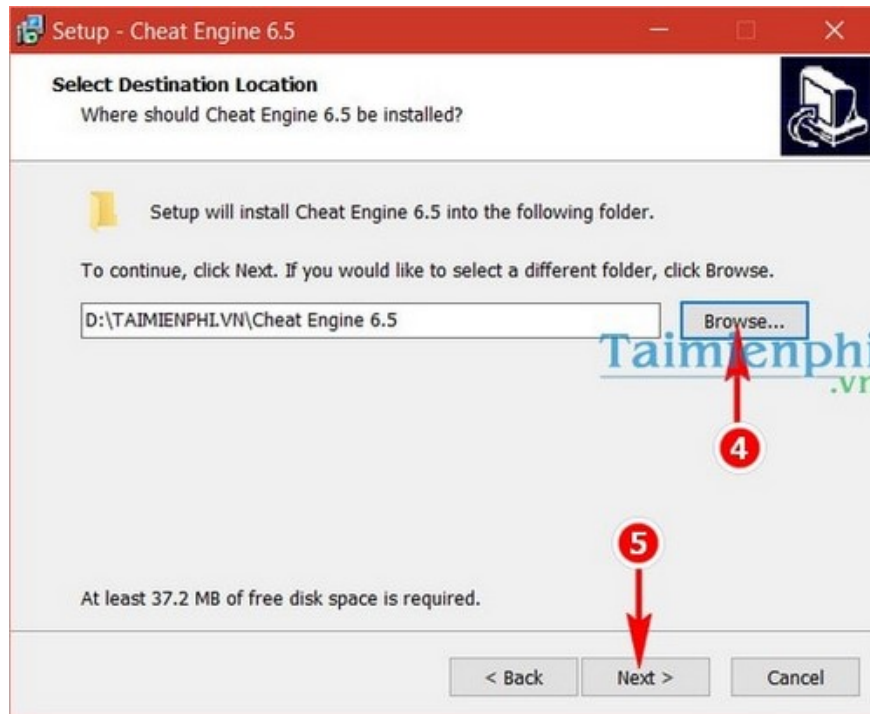

Step 5 : Click **Next** to continue