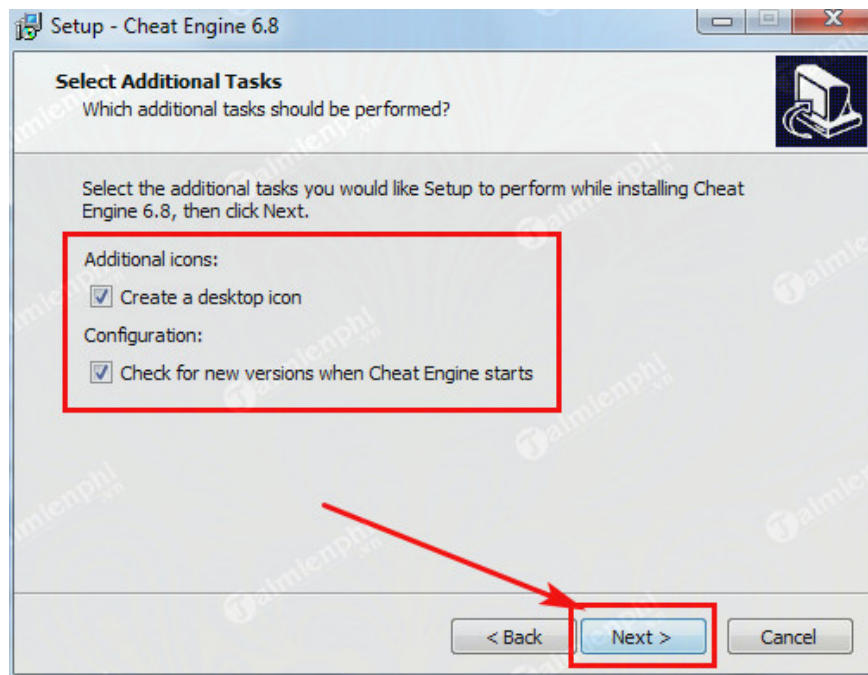

Step 8: Check the installation information then click **Install** to start installing Cheat Engine