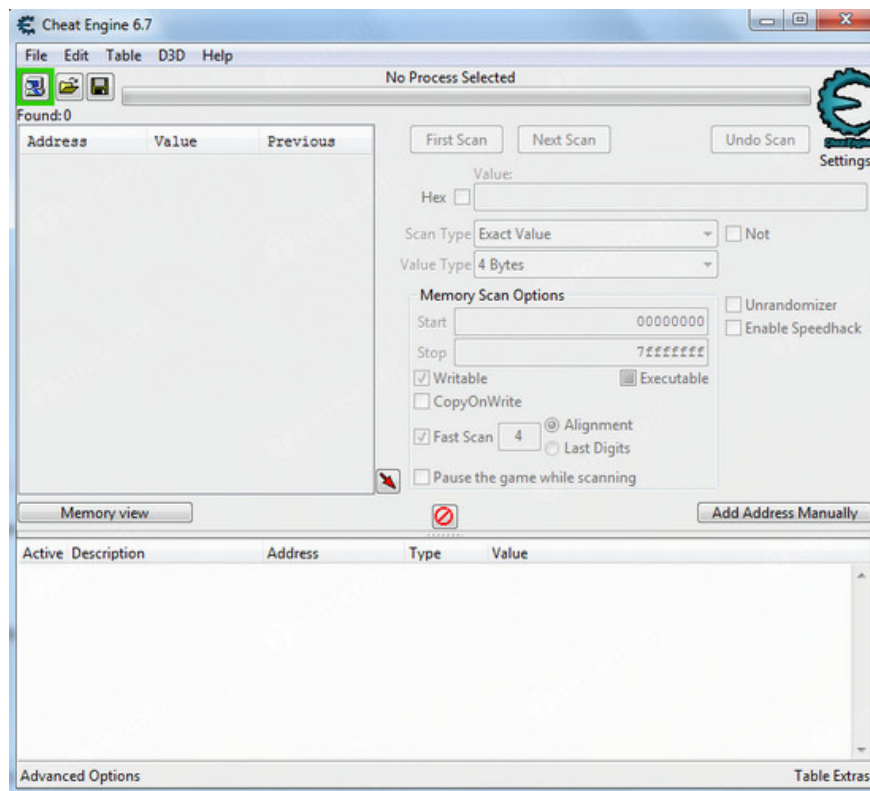

Download Cheat Engine version 6.7: **Cheat Engine 6.7**

*Step 2:* After downloading, you will receive a compressed file, right-click and select **Extract Here** to extract the file.

*Step 3: B* After unpacking, you can proceed to use **Cheat Engine 6.7** by clicking on the Cheat Engine.exe file

*Step 4:* The interface of the new version of Cheat Engine 6.7 does not have many changes compared to the previous version of the software.