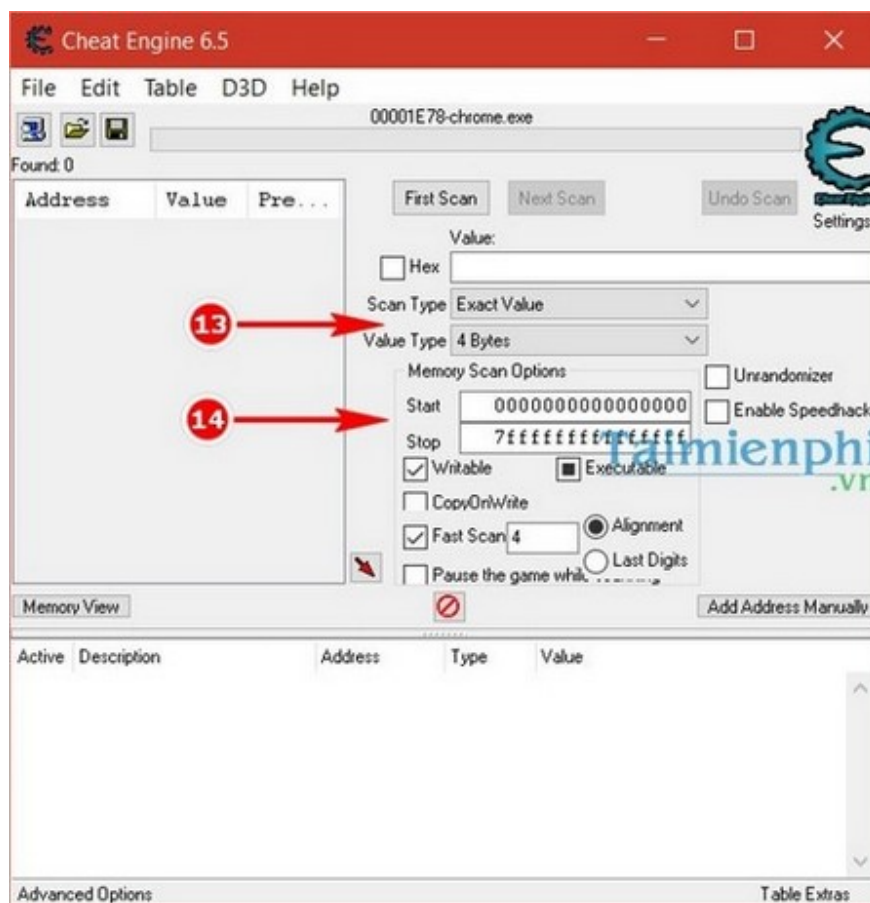

In the above content, TipsMake has guided you how to install and **use Cheat Engine** to change Game parameters while playing, helping you play the game easily and surpass many opponents.

You finished reading the article "**How to install Cheat Engine to change game parameters**" edited by the [TipsMake](#) team. We hope this article has provided you with many useful tech tips and tricks. You can search for similar articles on tips and guides. Thank you for reading and for following us regularly.