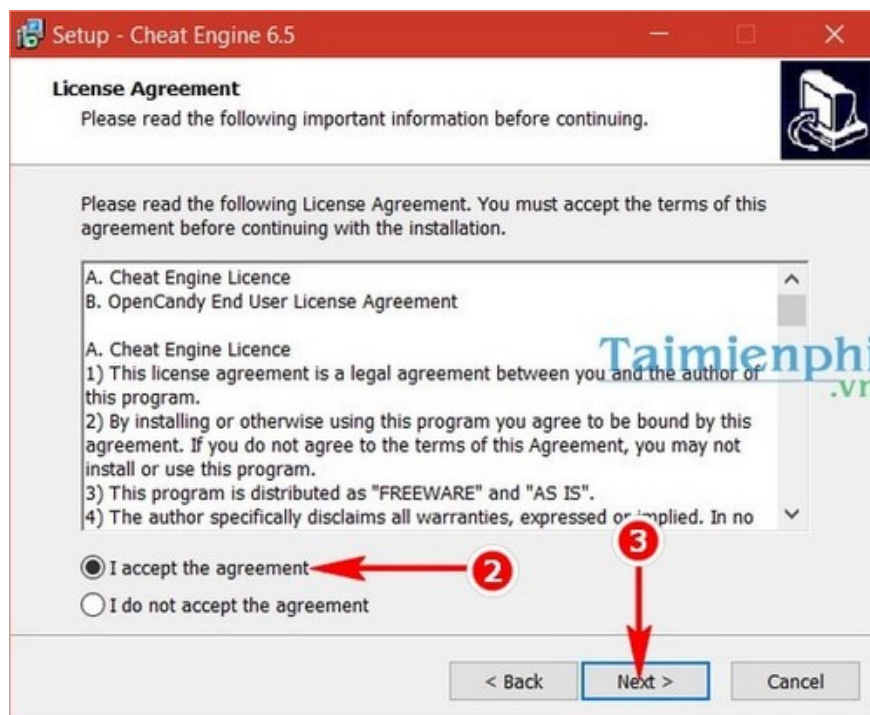

Step 4 : Change the directory containing the installation file by clicking **Browse** and selecting the new path. Click **Next**