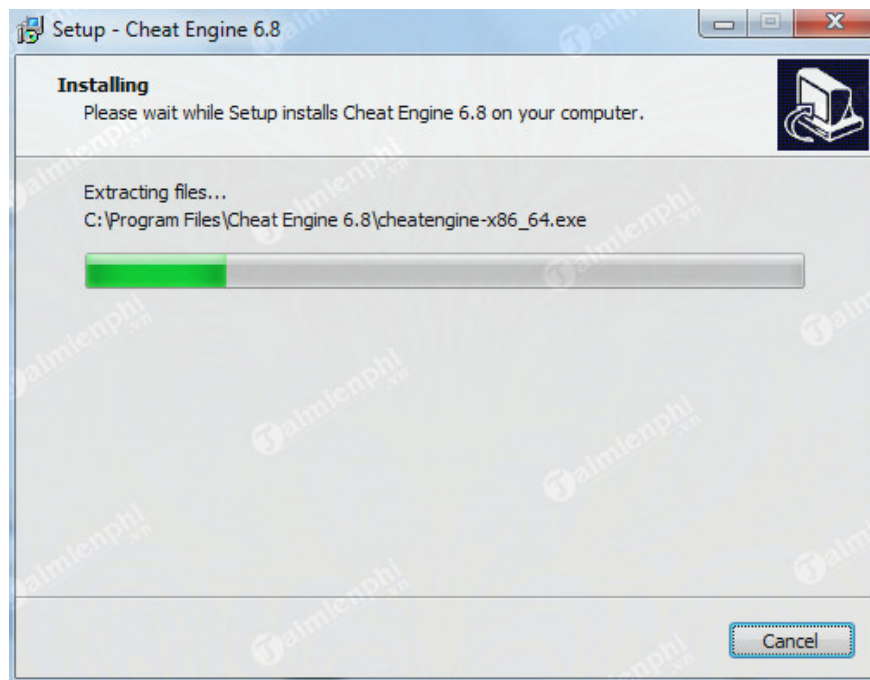

Step 10: Click **Next** to continue