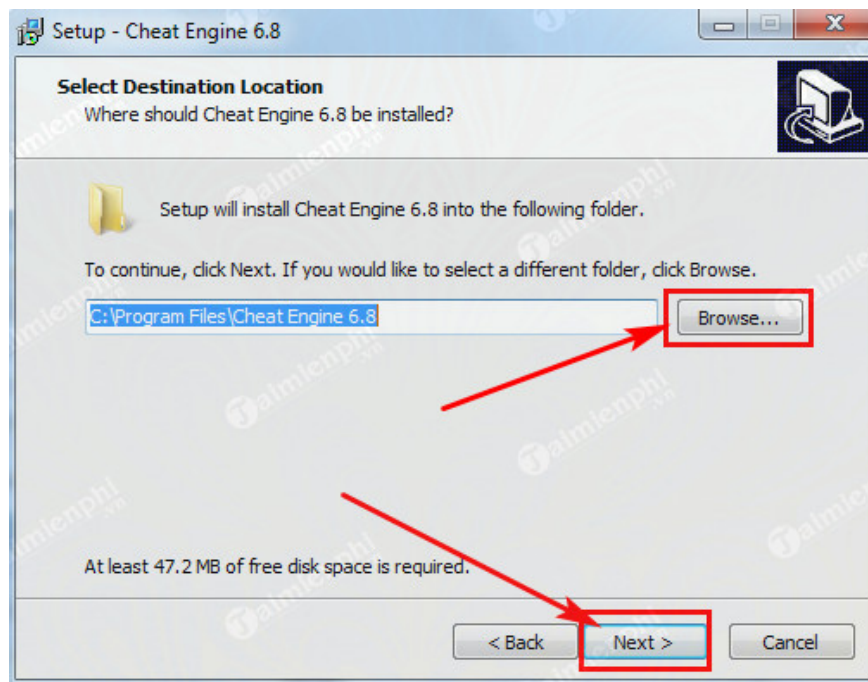

Step 6: Similar to step 5, you can select the folder on the Start Menu by clicking **Browse** , you can also choose not to install it on the Start Menu by checking **Don't create a Start Menu folder** . Click **Next** to continue