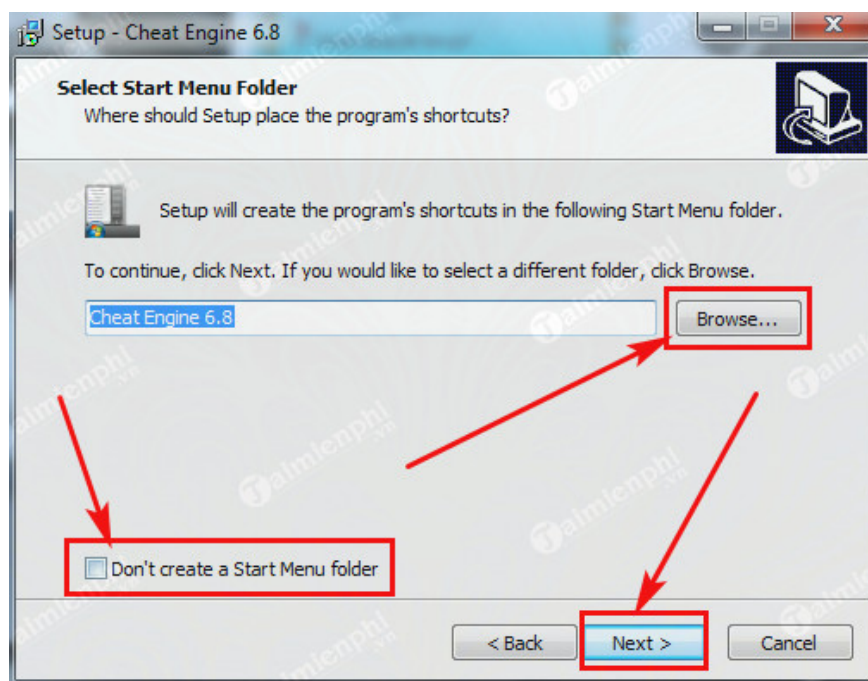

*Step 3:* Click **Next** to continue

Step 4: Select the **I accept the agreement** check box then click **Next** to continue

Step 5: Here you can change the Cheat Engine installation directory by clicking **Browse** , click **Next** to move to the next step

*Step 6:* Similar to step 5, you can select the folder on the Start Menu by clicking **Browse** , you can also choose not to install it on the Start Menu by checking **Don't create a Start Menu folder** . Click **Next** to continue