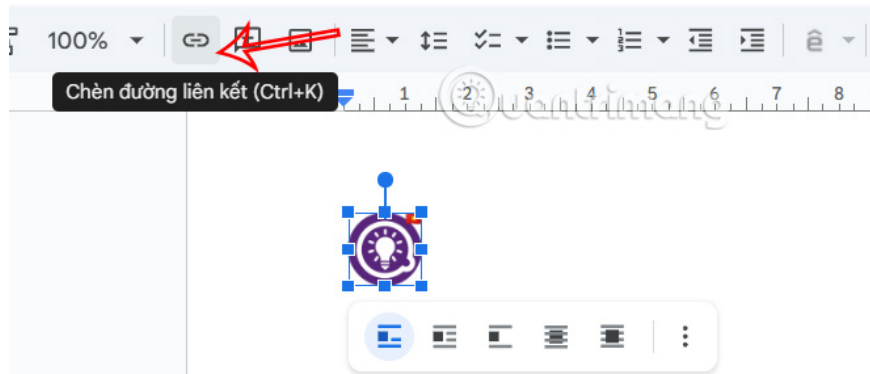

How to insert a link image in Outlook signature

Signatures in Outlook can insert images that access any link you want, such as company links, website links or fanpage links,...

Signatures in Outlook can insert images to access any link you want, such as company links, website links or fanpage links,. This helps you easily increase the number of interactions, and make the signature section in Outlook emails neater. Below are instructions for inserting images to access links in Outlook signatures

Instructions for inserting a link image in an Outlook signature

Step 1:

First you need **to upload the image** you want to insert in your Outlook signature to Google Docs.

Step 2:

After inserting the image into Google Docs, we **adjust the size to make the image smaller** , suitable for the signature on Outlook. Next, **click on the image** and then click on **the link icon** above.