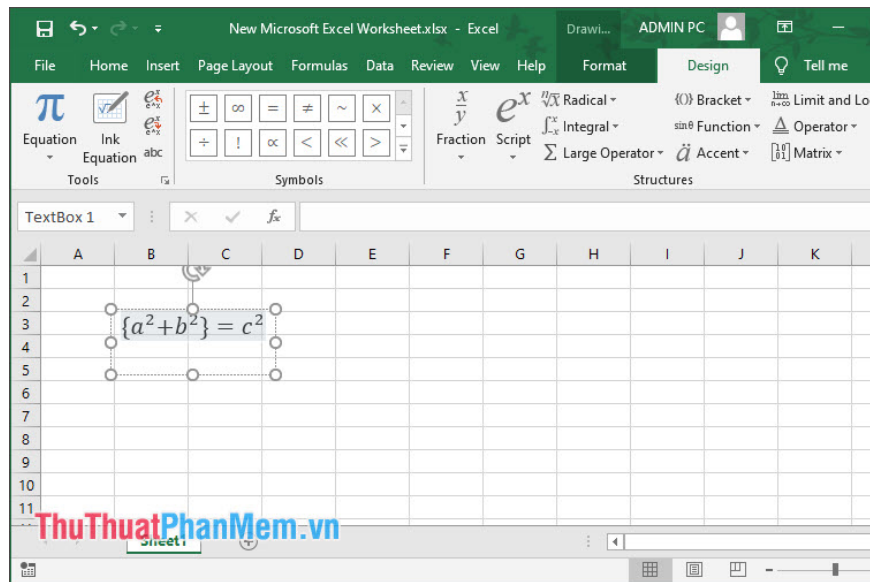

With instructions for inserting brackets in Word and Excel, we can practice and insert brackets in mathematical expressions and formulas more conveniently and easily. Good luck!

You finished reading the article "**How to insert brackets in Word, Excel square brackets, curly brackets, double quotation marks**" edited by the [TipsMake](#) team. We hope this article has provided you with many useful tech tips and tricks. You can search for similar articles on tips and guides. Thank you for reading and for following us regularly.