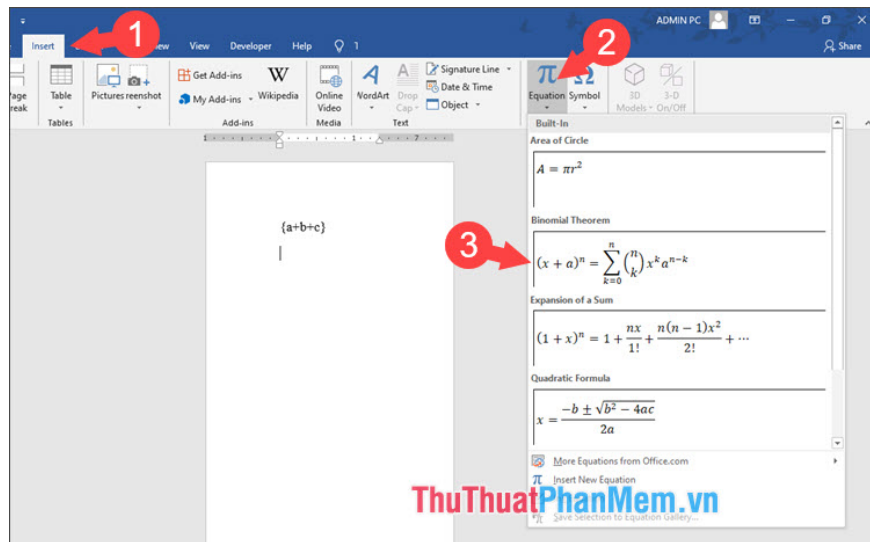

And the result as shown below is successful.

With Excel, you can do the same thing.

2. Insert brackets on Word, Excel in mathematical expressions

Step 1: First, we have to insert the mathematical formula. You go to the menu **Insert** => **Equation** and select the appropriate mathematical expression to insert.

Step 2: We highlight the mathematical formula to be inserted. Then go to **Design** => **Bracket** menu and select the type of square brackets that you need to insert.

And the result is as shown below is successful.