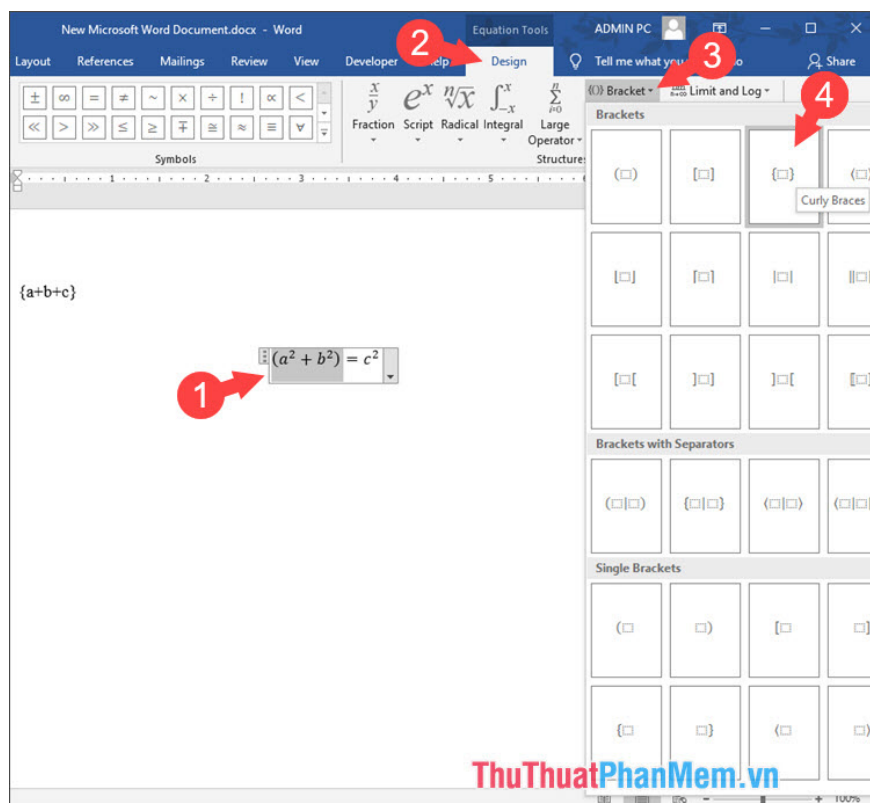

And the result as shown below is successful.

With Excel, you can do the same thing.

2. Insert brackets on Word, Excel in mathematical expressions

Step 1: First, we have to insert the mathematical formula. You go to the menu **Insert** => **Equation** and select the appropriate mathematical expression to insert.

Step 2: We highlight the mathematical formula to be inserted. Then go to **Design** => **Bracket** menu and select the type of square brackets that you need to insert.

And the result is as shown below is successful.