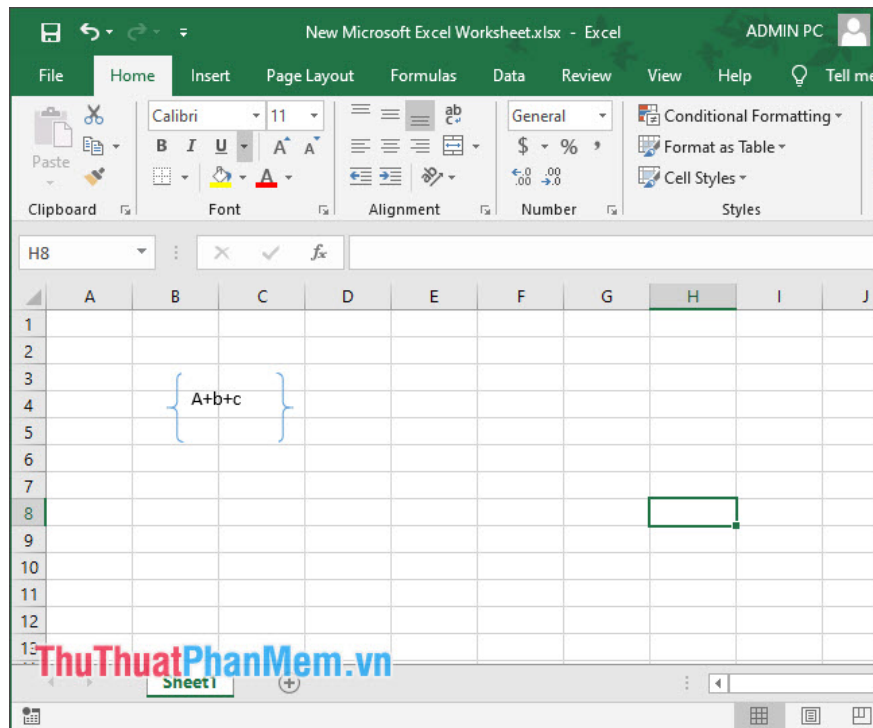

2. Insert brackets on Word, Excel in mathematical expressions