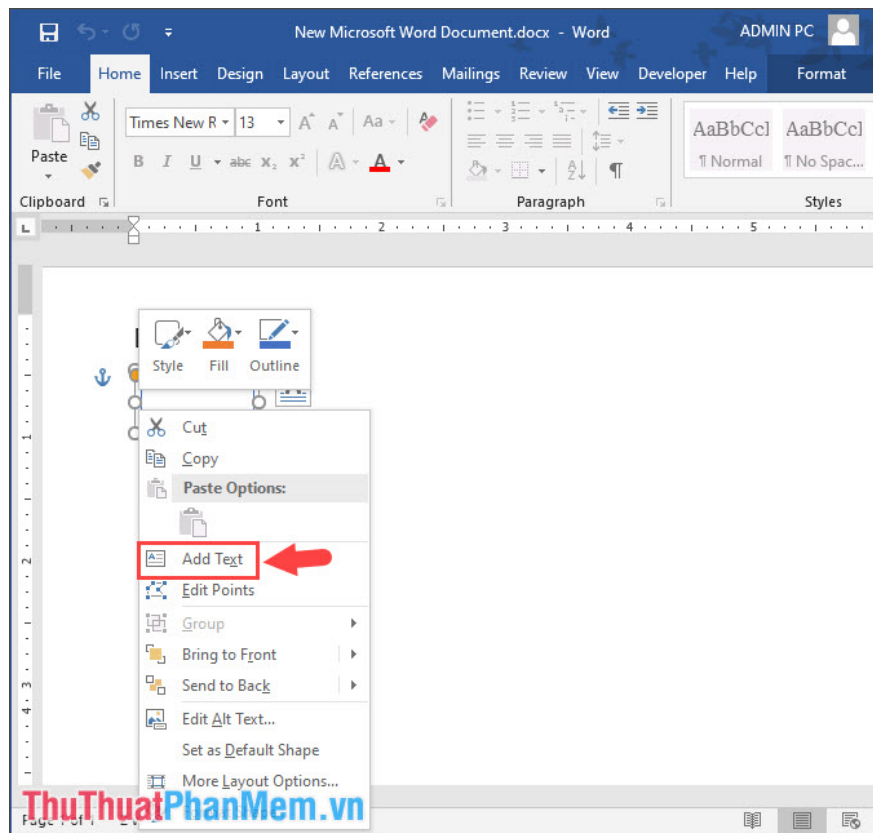

And the result as shown below is successful.