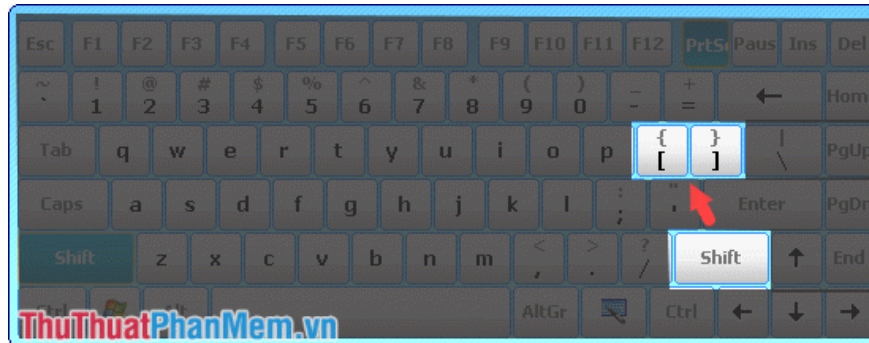

- Press **Shift** + click quotation marks to insert quotes.