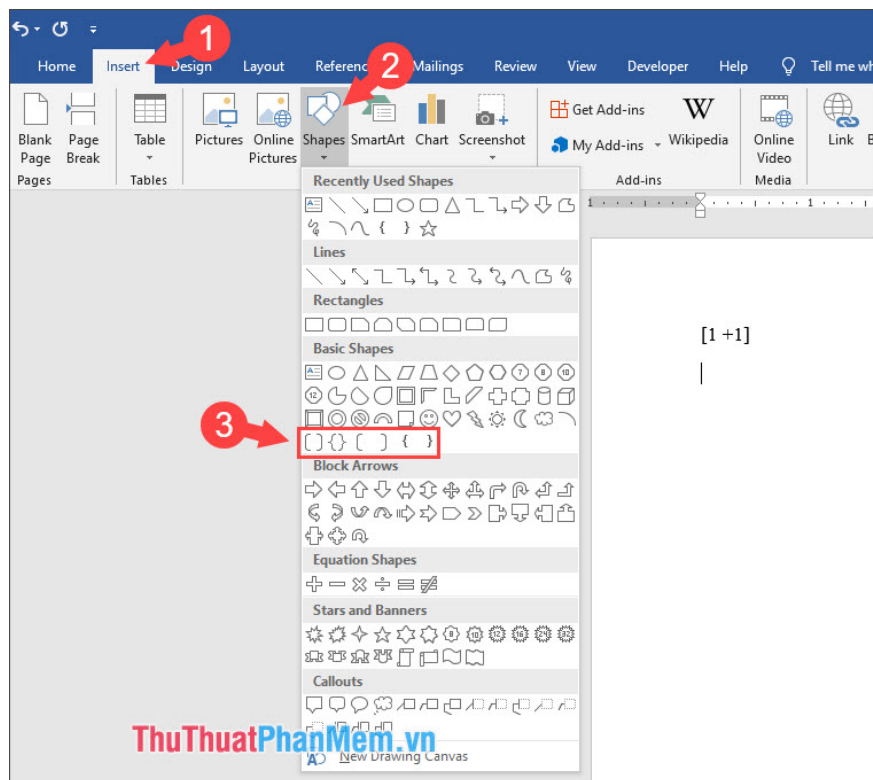

- Double-click the square button to insert a square bracket.

- Press **Shift** + double-click the square / quotation marks button to insert curly brackets.

- Press **Shift** + click quotation marks to insert quotes.

Method 2: Insert brackets in Word, Excel with Shape

Step 1: You place the cursor position where you need to insert brackets. Then go to **Insert** => **Shapes** menu and select the braces to insert.

Step 2: Drag a region in Word and right-click and select **Add Text** .