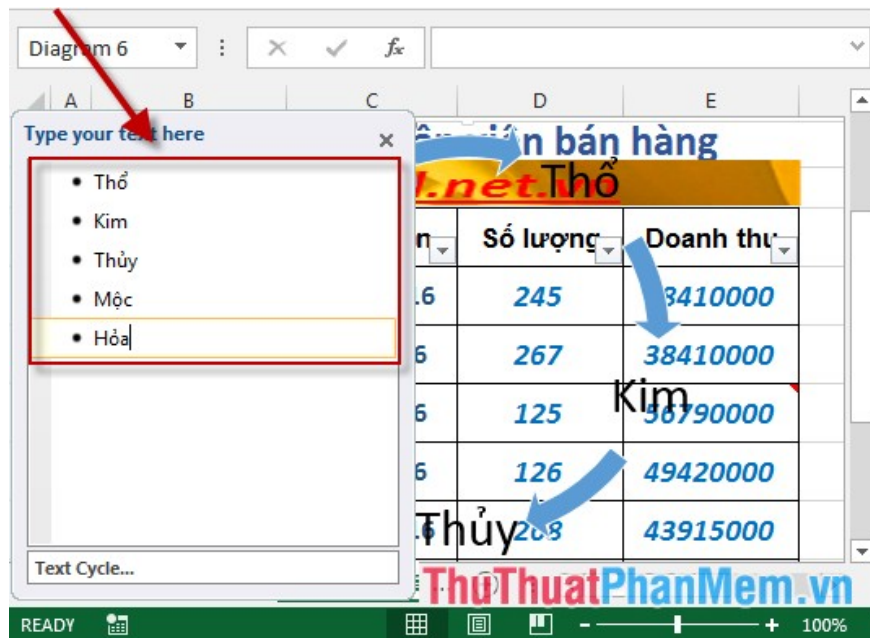

How to insert a SmartArt object in Excel

How to insert a SmartArt object in Excel. Excel has a tool to help you with SmartArt images that allows you to build complex diagrams quickly and easily. To insert SmartArt objects, do the following: 1. Insert a SmartArt object

The following article introduces you in detail how to insert **SmartArt** objects in Excel 2013.

Excel has a tool to help you with **SmartArt** images that allows you to build complex diagrams quickly and easily. To insert **SmartArt** objects, do the following:

1. Insert a SmartArt object.

Step 1: Select the location to insert -> into **Insert** -> **illustration** -> **SmartArt**:

Step 2: The dialog box appears select the objects according to your requirements -> click **OK**:

Step 3: The **Type your text here** dialog box appears, enter the text objects you want to display on **smartArt**.

After entering the text, the result is:

B6 : x ✓ fx Danh sách nhân viên bán hàng

	B	C	D	E
5				
6	Danh sách nhân viên bán hàng			
7	Excel.net.vn			
8	Tên NV	Ngày bán	Số lượng	Doanh thu
9	Phan Hằng	Hòa 3/3/2016	24	38410000
10	Mạnh Cường	5/1/2016	267	38410000
11	Oanh Thu	1/2/2016	125	5790000
12	Phan Hằng	2/2/2016	126	49420000
13	Thu Lan	Mộc 2/1/2016	268	Kim 43915000
14	Mạnh Cường	1/1/2016	123	38410000
15	Mạnh Cường	2/3/2016	64	32905000
16				