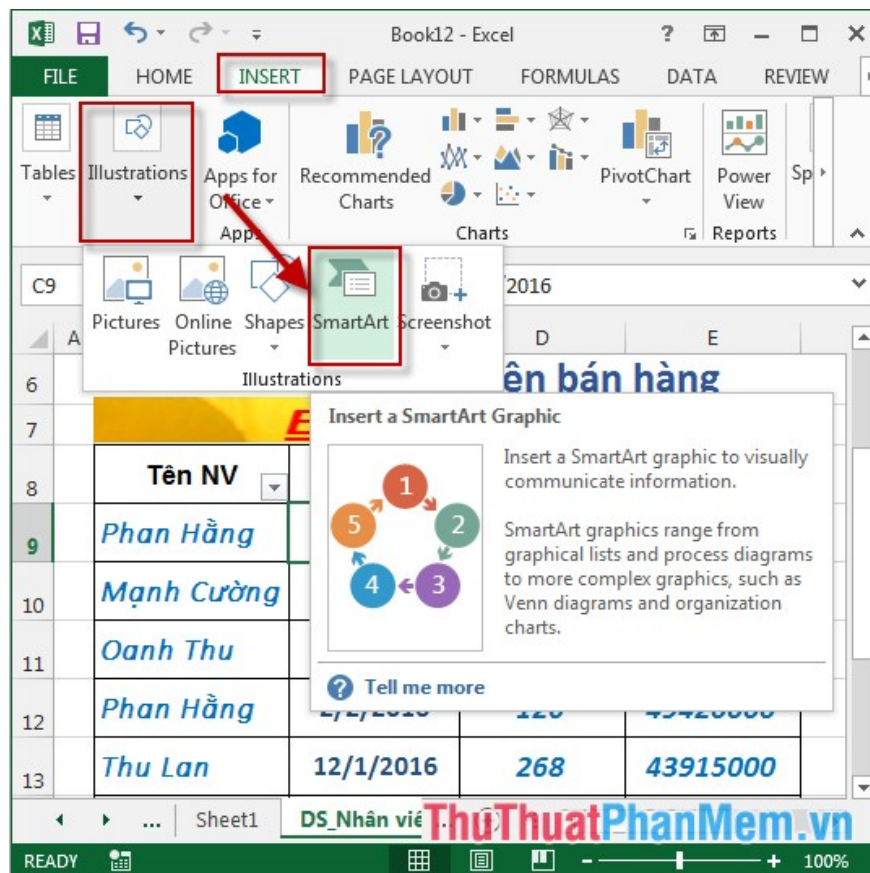

How to insert a SmartArt object in Excel

How to insert a SmartArt object in Excel. Excel has a tool to help you with SmartArt images that allows you to build complex diagrams quickly and easily. To insert SmartArt objects, do the following: 1. Insert a SmartArt object

The following article introduces you in detail how to insert **SmartArt** objects in Excel 2013.

Excel has a tool to help you with **SmartArt** images that allows you to build complex diagrams quickly and easily. To insert **SmartArt** objects, do the following:

1. Insert a SmartArt object.

Step 1: Select the location to insert -> into **Insert** -> **illustration** -> **SmartArt**:

Step 2: The dialog box appears select the objects according to your requirements -> click **OK**:

Step 3: The **Type your text here** dialog box appears, enter the text objects you want to display on **smartArt**.

After entering the text, the result is:

B6 : x ✓ fx Danh sách nhân viên bán hàng

	B	C	D	E
5				
6	Danh sách nhân viên bán hàng			
7	Excel.net.vn			
8	Tên NV	Ngày bán	Số lượng	Doanh thu
9	Phan Hằng	Hòa 3/3/2016	24	38410000
10	Mạnh Cường	5/1/2016	267	38410000
11	Oanh Thu	1/2/2016	125	5790000
12	Phan Hằng	2/2/2016	126	49420000
13	Thu Lan	Mộc 2/1/2016	268	Kim 43915000
14	Mạnh Cường	1/1/2016	123	38410000
15	Mạnh Cường	2/3/2016	64	32905000
16				