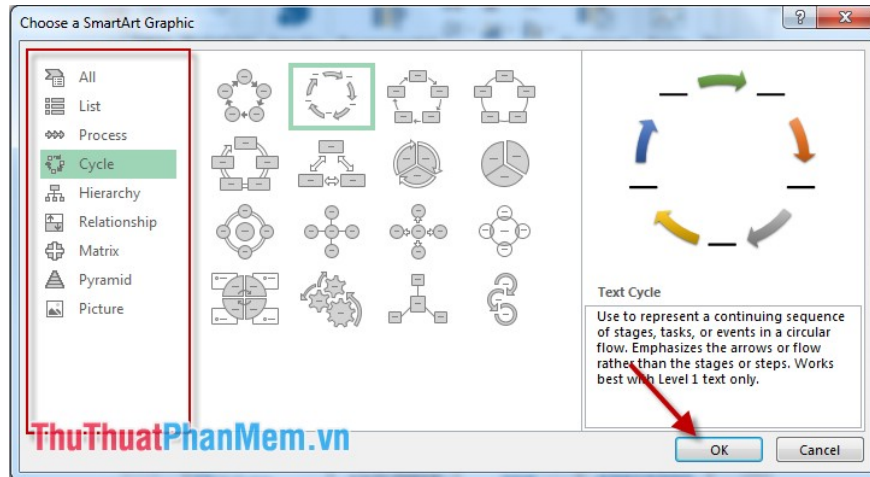

How to insert a SmartArt object in Excel

How to insert a SmartArt object in Excel. Excel has a tool to help you with SmartArt images that allows you to build complex diagrams quickly and easily. To insert SmartArt objects, do the following: 1. Insert a SmartArt object

The following article introduces you in detail how to insert **SmartArt** objects in Excel 2013.

Excel has a tool to help you with **SmartArt** images that allows you to build complex diagrams quickly and easily. To insert **SmartArt** objects, do the following:

1. Insert a SmartArt object.

Step 1: Select the location to insert -> into **Insert** -> **illustration** -> **SmartArt**:

Step 2: The dialog box appears select the objects according to your requirements -> click **OK**: