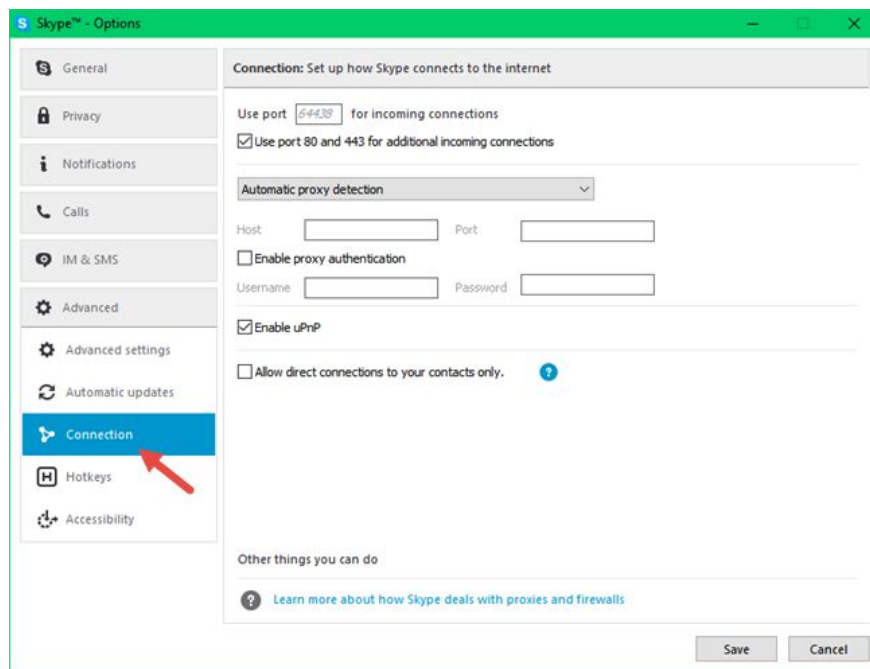

Next look at the right pane of the Options window, and you'll see the **Allow direct connections to contacts only setting** . If you want to hide the IP address on Skype, you can select **Allow direct connections to your contacts only** .