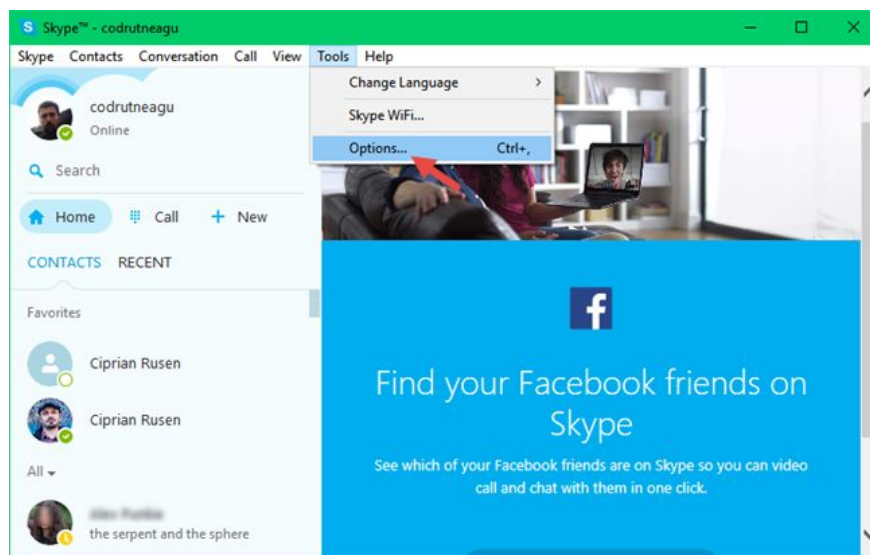

Fortunately Microsoft has promptly overcome security holes on Skype. On all new versions of Skype (PC version and mobile version), users can set IP address hiding by default. This means that no one can find your IP address.

If you are using an "old" version of Skype, it is best to update to the latest version of Skype on the Skype home page.

If you don't have Skype, you can download the latest version of Skype to your computer and install it here.

2. How to hide IP address on Skype

To hide the IP address on Skype on Windows operating system, follow the steps below:

First log in to your Skype account.

After logging into your Skype account, click **Tools** in the top right corner of the Skype window, then click **Options** .