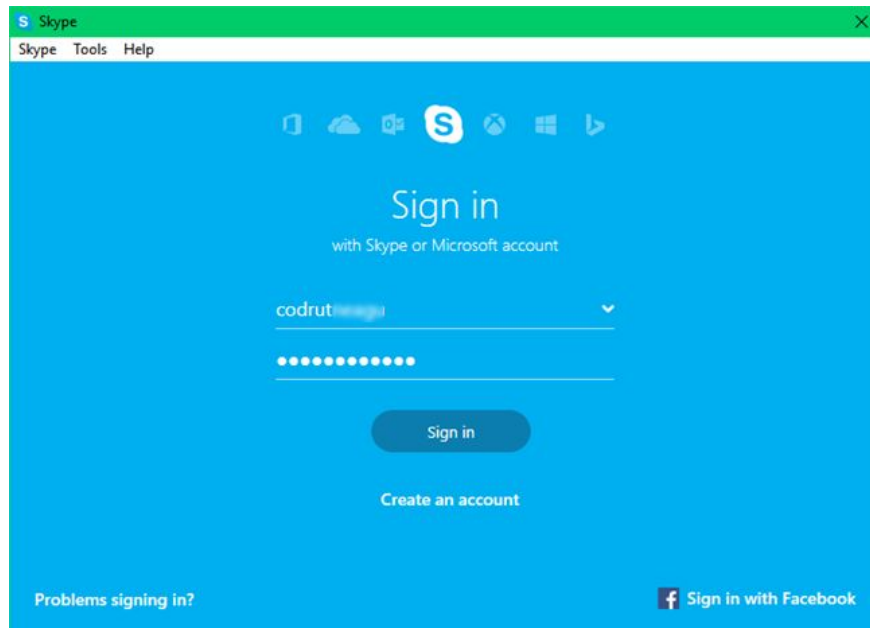

After logging into your Skype account, click **Tools** in the top right corner of the Skype window, then click **Options** .