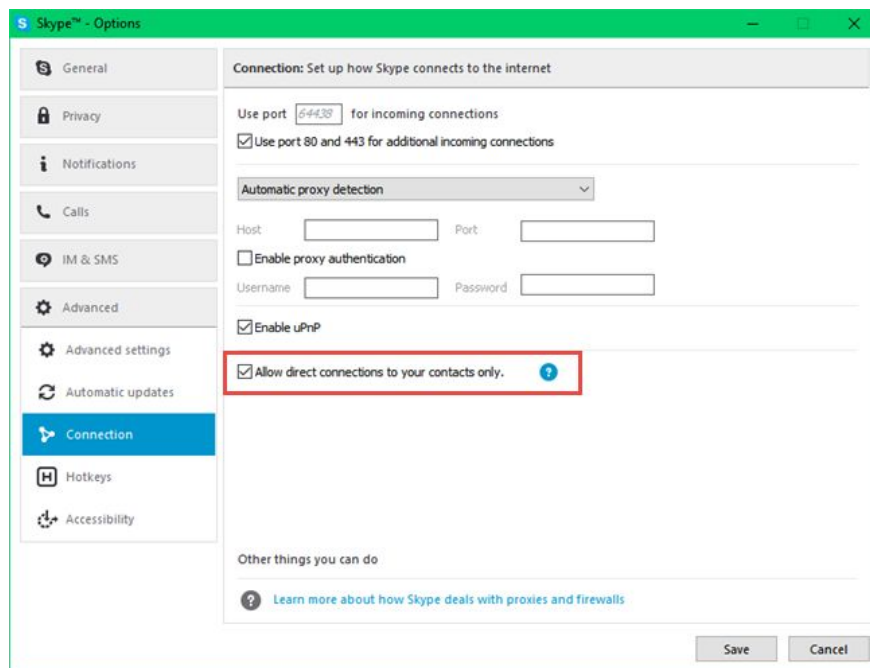

If you are using an "old" version of Skype, it is best to update to the latest version of Skype on the Skype home page.

If you don't have Skype, you can download the latest version of Skype to your computer and install it here.

2. How to hide IP address on Skype

To hide the IP address on Skype on Windows operating system, follow the steps below:

First log in to your Skype account.

After logging into your Skype account, click **Tools** in the top right corner of the Skype window, then click **Options** .

On the Options window, click **Advanced** => **Connections** in the left pane.

Next look at the right pane of the Options window, and you'll see the **Allow direct connections to contacts only setting** . If you want to hide the IP address on Skype, you can select **Allow direct connections to your contacts only** .