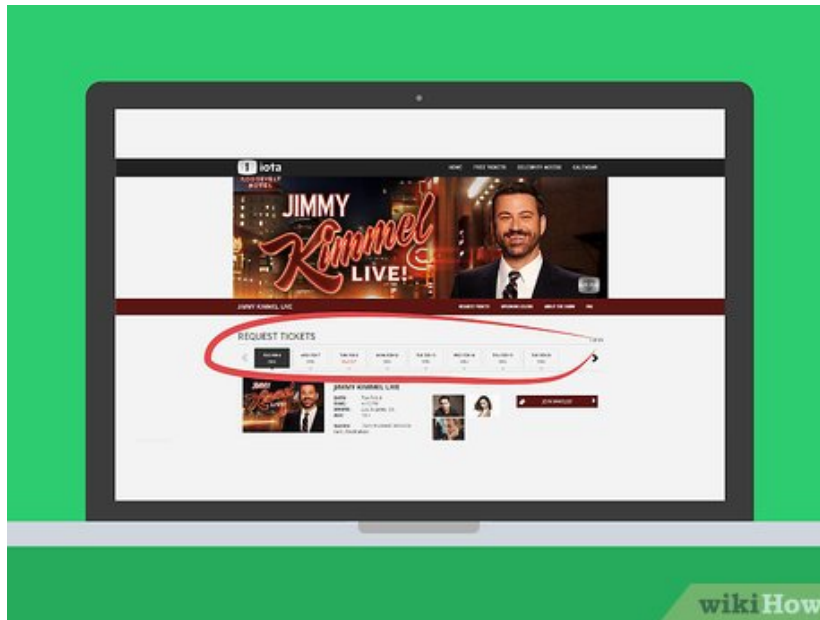

2.

Select a date for your tickets. When you reach the iofa page for Jimmy Kimmel Live, it should show a list of upcoming dates and whether the date is open or full. Find an open date that works with your schedule and click on it to request tickets.^[1]

3.