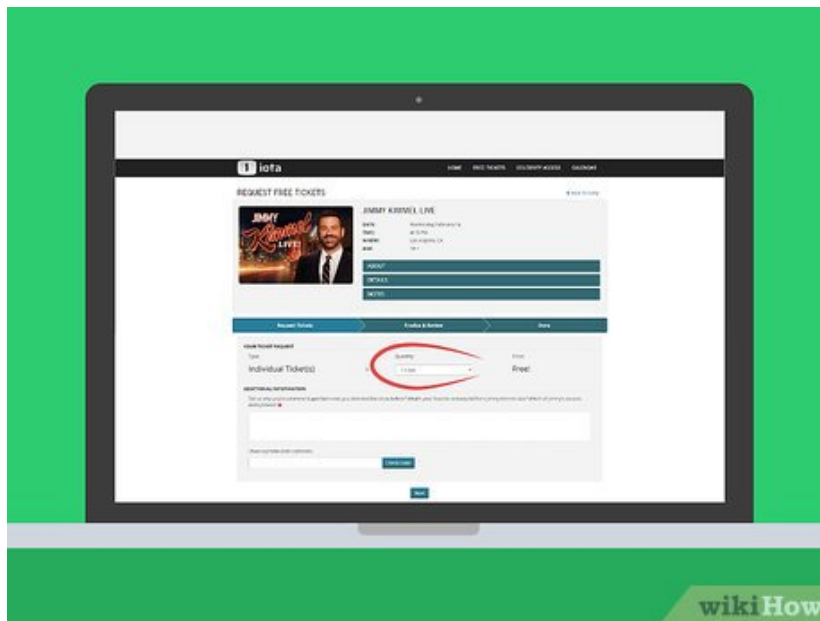

Request the number of tickets you want. Depending on how many tickets are left, you can reserve between 2-4 tickets per household for a Jimmy Kimmel live show. Under the quantity tab, click on the "tickets" bar and choose the number of tickets you need.