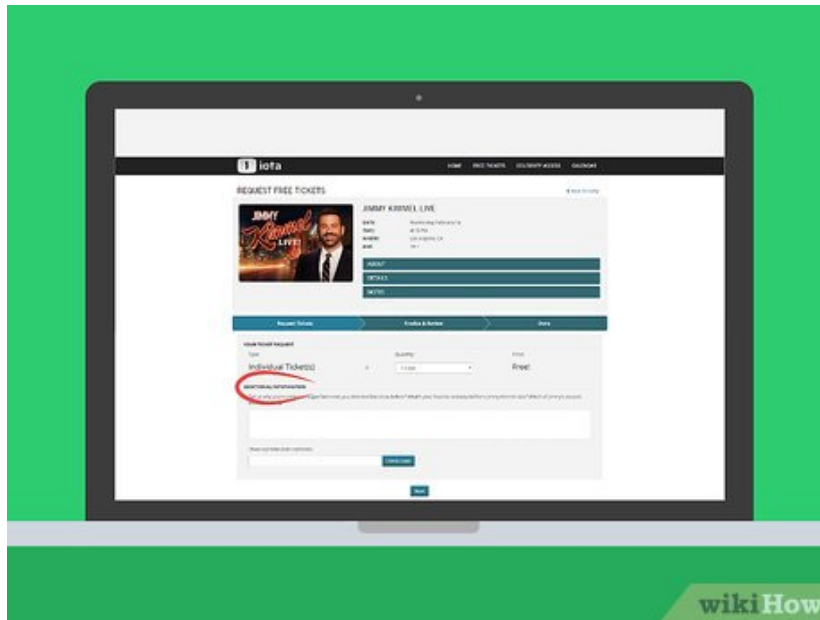

4.

Fill out the "additional information" section before submitting your application. The additional information box includes questions that help show why you deserve to go to Jimmy Kimmel Live so that the most passionate fans have a chance to see it. Write a few sentences about why you're a Kimmel fan, then answer each of the following questions carefully:[2]

1. Have you attended a Jimmy Kimmel Live show before?
2. What's your favorite comedy bit from Jimmy Kimmel Live?
3. Which of Jimmy's cousins loves pranks?

5.