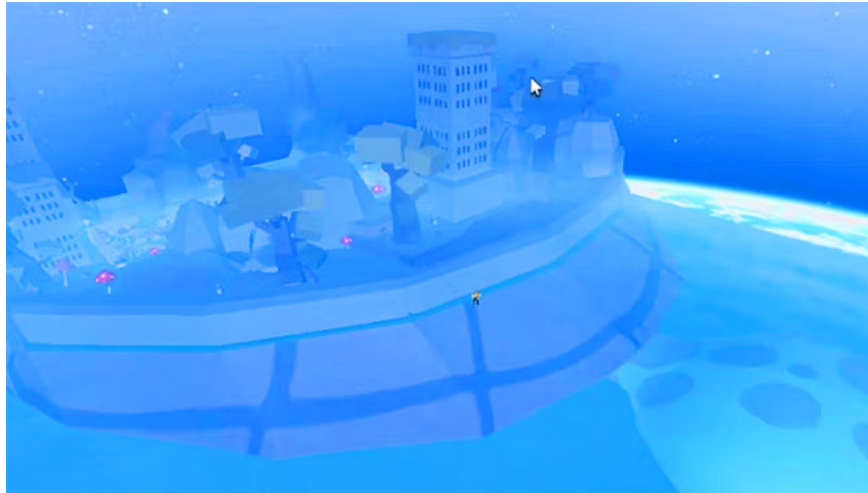

With both Yama and Tushita, you will need to increase the proficiency of these two swords to at least 400. This can be done simply by using these two swords.

Once you've mastered it, go to the mansion on Turtle Island in the 3rd sea. Instead of going inside the mansion, go around the back and talk to the Crypt Master, after talking to the Crypt Master, continue Continue inside the mansion and find Scroll Yama along with Scroll Tushita.

Scroll Tushita is on the platform to the left of where you interacted. Once selected, you can start three related scroll tests.

Dock Legend

The first test requires you to talk to three NPC Boat Dealers (dock managers) on three different islands. This is a pretty simple quest, you just need to sail around and talk to three of these NPCs.

Sense Of Duty

Next, you will need to complete a Pirate raid. This is a group that even appears at Castle on the Sea. It is recommended that you complete this quest with other players.

Soulless

The final challenge requires you to defeat the Cake Queen. This is a level 2,175 boss that you can find in Ice Cream Land, in Sea of ??Treats.

This is also quite a difficult quest, but cooperating with other players can make the quest easier. While fighting, a song will start playing. If you don't kill the Cake Queen before the song ends, then you will be teleported to a new location, where you will have to light three torches and defeat all the enemies there.