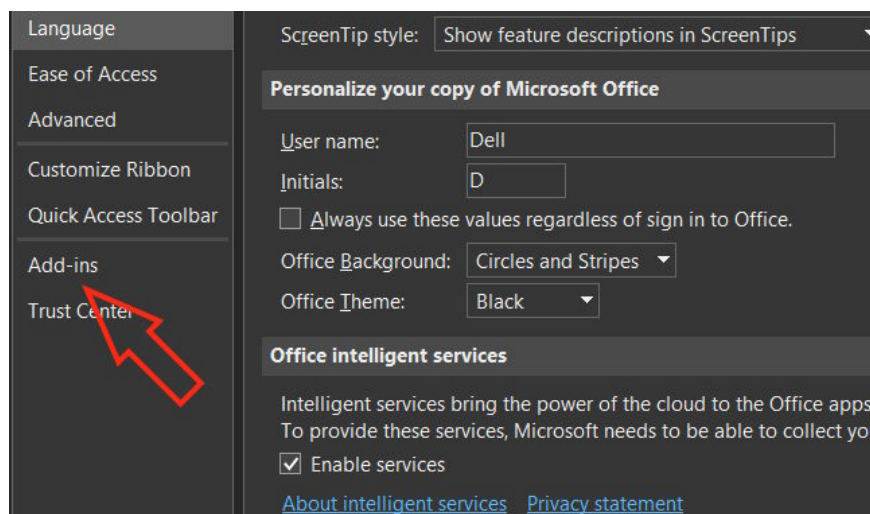

You will see a list of templates for your entire Word suite. You will need to **delete the ".dotm" files, specifically Normal.dotm** . Then restart Word.

Document Themes	9/9/2022 10:48 AM	File folder
LiveContent	8/30/2022 1:11 PM	File folder
SmartArt Graphics	4/25/2023 4:28 PM	File folder
Blue balance sheet.xlsx	8/12/2019 8:20 PM	Microsoft Excel Te.
Booklet.dotx	10/12/2018 1:11 AM	Microsoft Word Te
Colorful product roadmap timeline .potx	11/14/2019 6:35 PM	Microsoft PowerPo
Modern chronological resume.dotx	1/31/2019 8:49 PM	Microsoft Word Te
Normal.dotm	10/4/2023 9:25 AM	Microsoft Word M.
Polished cover letter, designed by MOO.d...	1/23/2019 12:31 AM	Microsoft Word Te
Polished resume, designed by MOO.dotx	3/5/2019 1:14 AM	Microsoft Word Te
Snapshot calendar.dotm	1/7/2020 9:30 PM	Microsoft Word M.
Welcome to Excel.xlsx	1/8/2020 10:53 PM	Microsoft Excel Te.

Remove Add-ons in Word

Third-party add-ons, in addition to slowing down load times, can also conflict with Microsoft Word processes. You can remove those add-ons to resolve the problem you are having with equations in Word.

Click **File > Options > Add-ons** to make adjustments.

Switch to the next interface, **click Add-ons and then select OK** to access the interface to manage installed add-ons in Word.