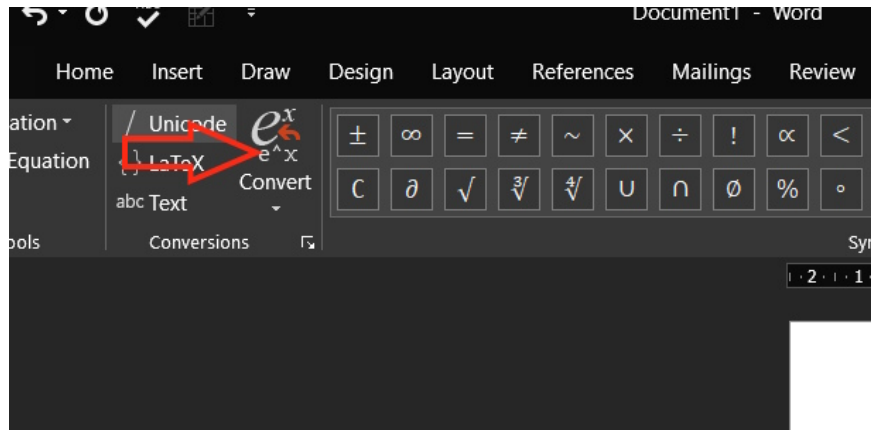

Enable Unicode formatting

Click **Insert** then select **Equation** , then select the **Unicode** button to use this format for the equation you enter in Word.

Create professional mode for equations

Step 1:

We highlight **the equation** we want to convert to professional form.

You open the equation tool by **pressing the key combination Alt + =** . Then you **click on the Equations tab** and then click **Convert** .