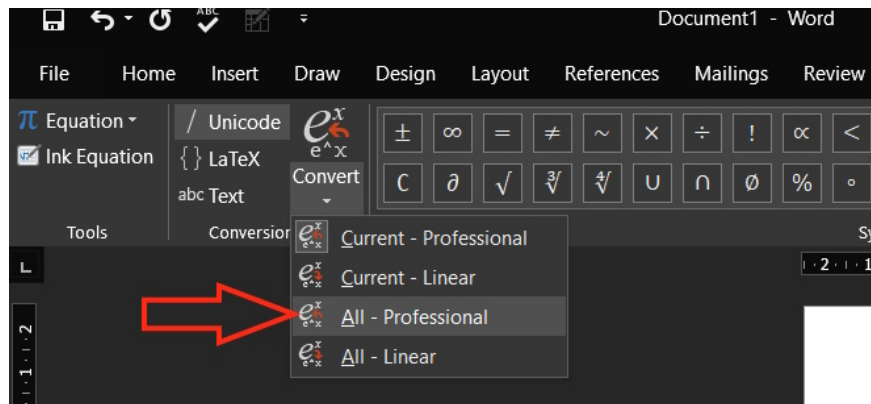

Step 2:

Users **click All-Professional** in the display menu to convert the equation you need to professional form.