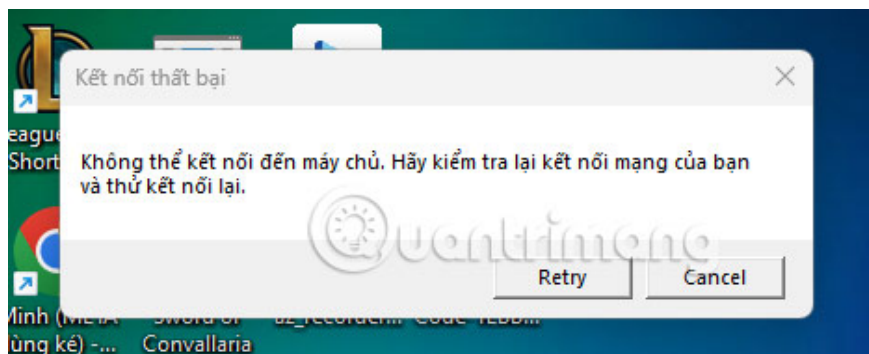

How to fix the error of not being able to access LOL PBE, DTCL PBE

This is how to fix the error Connection failed LOL PBE, DTCL PBE, this situation currently appears quite a lot for gamers who want to experience new content in the LOL PBE test server.

DTCL season 13 has just been released, and the current server has encountered some errors that not all gamers will encounter. So everyone will find a way to fix the errors to experience the Arcane Truth Arena season 2.

How to fix connection failure error in LOL PBE, DTCL PBE

This connection error can be caused by many different reasons, PBE servers are often used for testing so they may experience unannounced maintenance errors due to unexpected incidents. Or simply the number of people accessing the PBE server is too large, causing congestion and inability to connect.

Another reason is that the network connection is unstable, leading to the inability to connect to the server, causing the connection to fail. Maybe you are using a VPN or Proxy that is not compatible with the Riot Games server. Or the default DNS of the network provider is having an error, making it impossible for gamers to access the server. In this case, you should turn off the VPN or use another Proxy, change the DNS and try again.

Other causes include firewalls blocking the connection between the game client and Riot servers, or your modem/router. Some antivirus software may mistake LeagueClient.exe for malicious software and automatically block it. You can try disabling your firewall and try connecting to the PBE server again.

In addition, when updating the PBE version, the update process may be missing files or corrupted files. After trying a few errors without fixing them, you can delete the entire LOL PBE and reinstall it.

There are many reasons for losing connection to LMHT PBE, an error can have many causes. So, try many ways