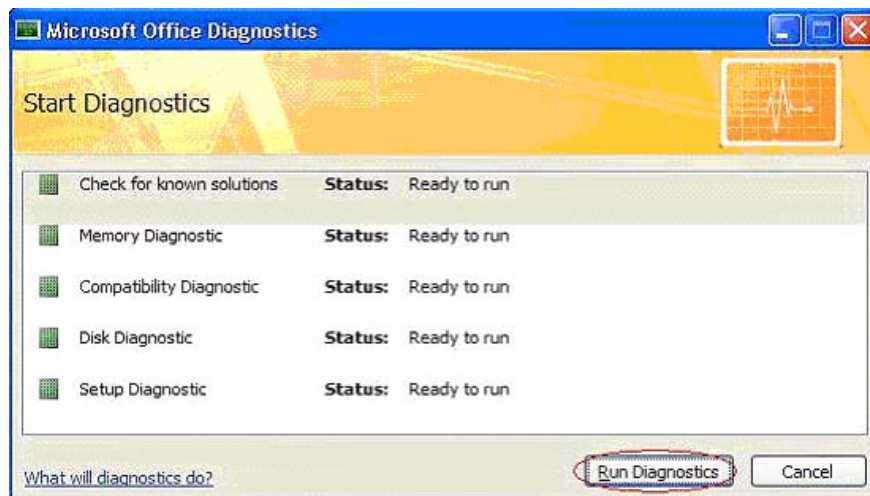

Click **Run Diagnostics** . (If you've used this tool before, you'll see ' **Run Diagnostics Again** ', click on it)