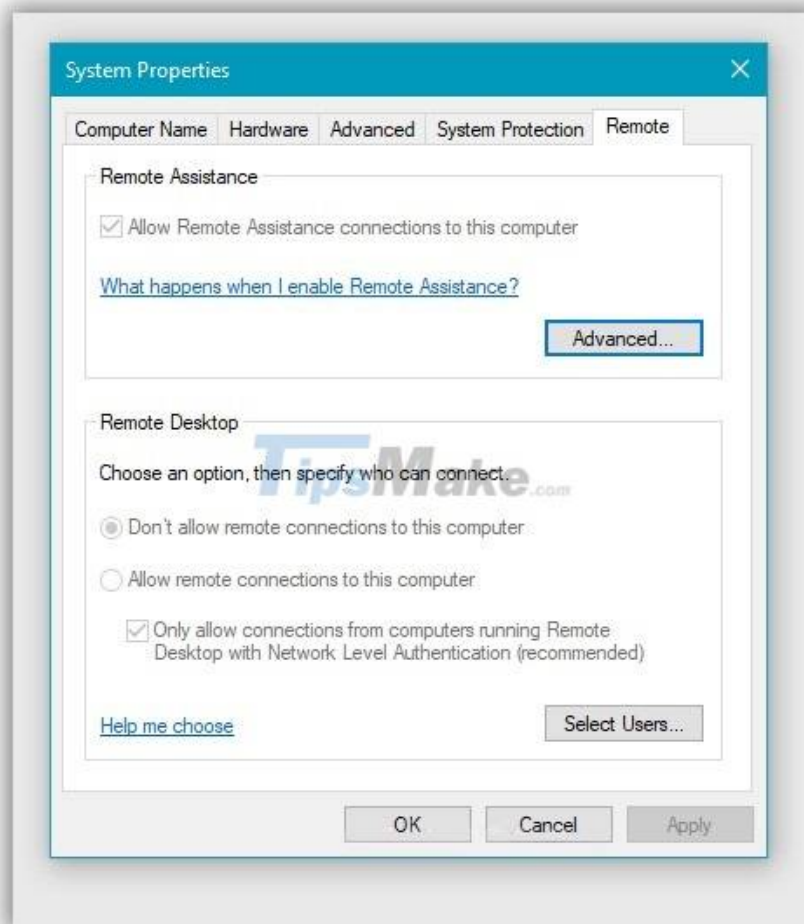

Remote Desktop is a built-in Windows remote access solution. It allows you to access other people's computers remotely and vice versa to solve problems or work.

To enable Remote Desktop on Windows 10, you need to select a few settings and activate them. The first setting is to check if Remote assistance is enabled, then you need to check if "Allow remote connections to this computer" is enabled. Both of these settings are important for accessing Remote Desktop Protocol (RDP) on a Windows computer.