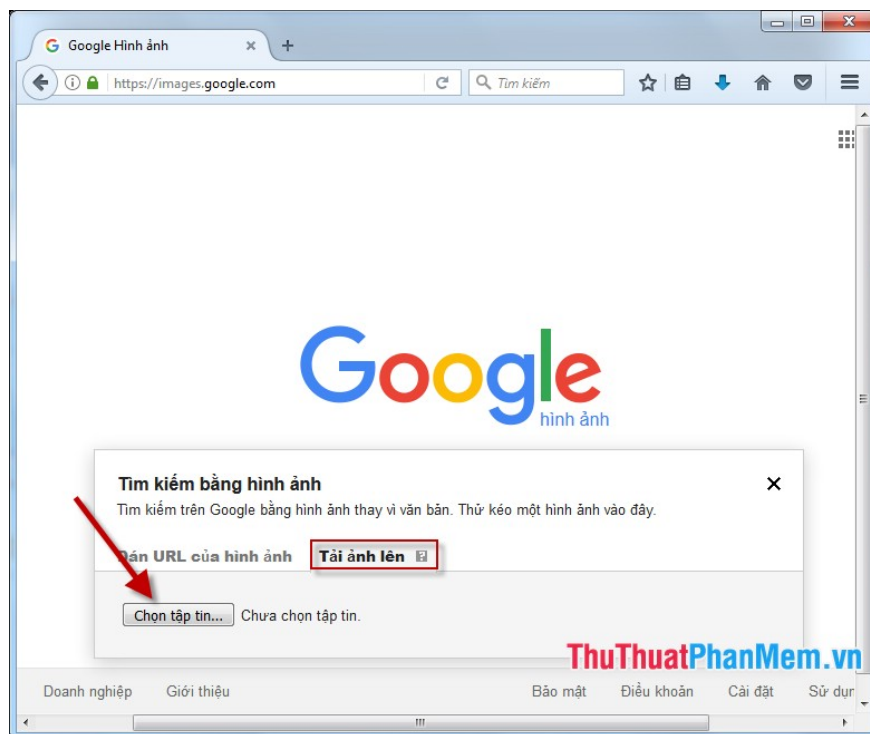

- Select the path to the image file to find -> **Open**: