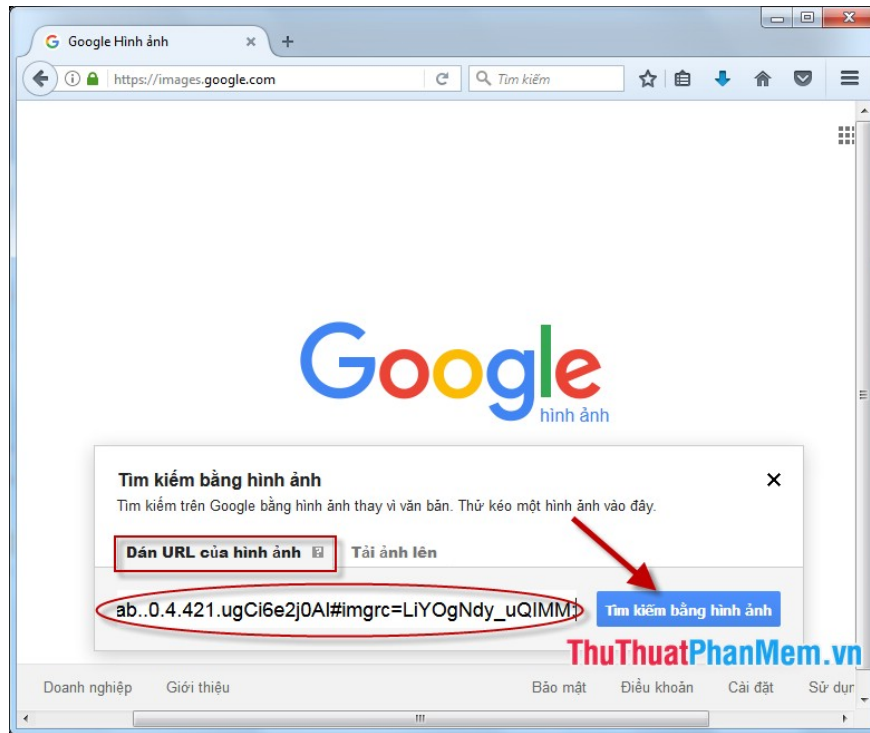

How to find similar / similar images using Google Image

Google Image supports finding similar images or very similar images, if you do not know how to use, please refer to the article below.

Google Image supports the **similar image search feature** or **very similar images** , if you do not know how to use, please refer to the article below.

Step 1: Visit the website to find similar images through the link: <https://images.google.com/> -> Then click on the camera icon:

Step 2: Enter the path to the image file to search -> click **Search by image:**