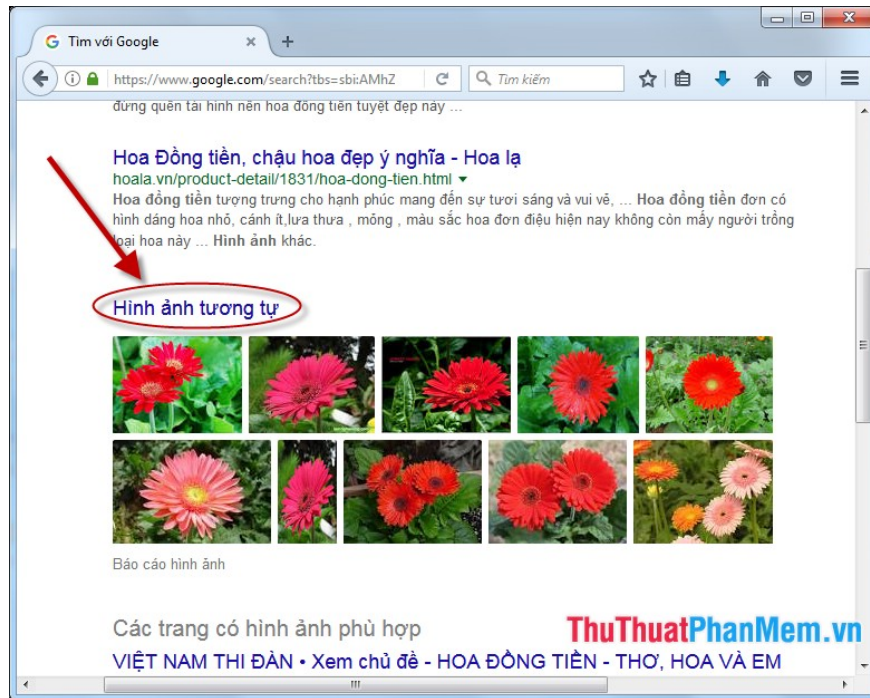

Step 1: Visit the website to find similar images through the link: <https://images.google.com/> -> Then click on the camera icon:

Step 2: Enter the path to the image file to search -> click **Search by image:**

- Or you can select photos from your computer by selecting **Upload photos** -> **Choose file**:

- Select the path to the image file to find -> **Open**:

Step 3: Find detailed results about the image:

Step 4: Scroll down the bottom you will see an image similar to the original image: