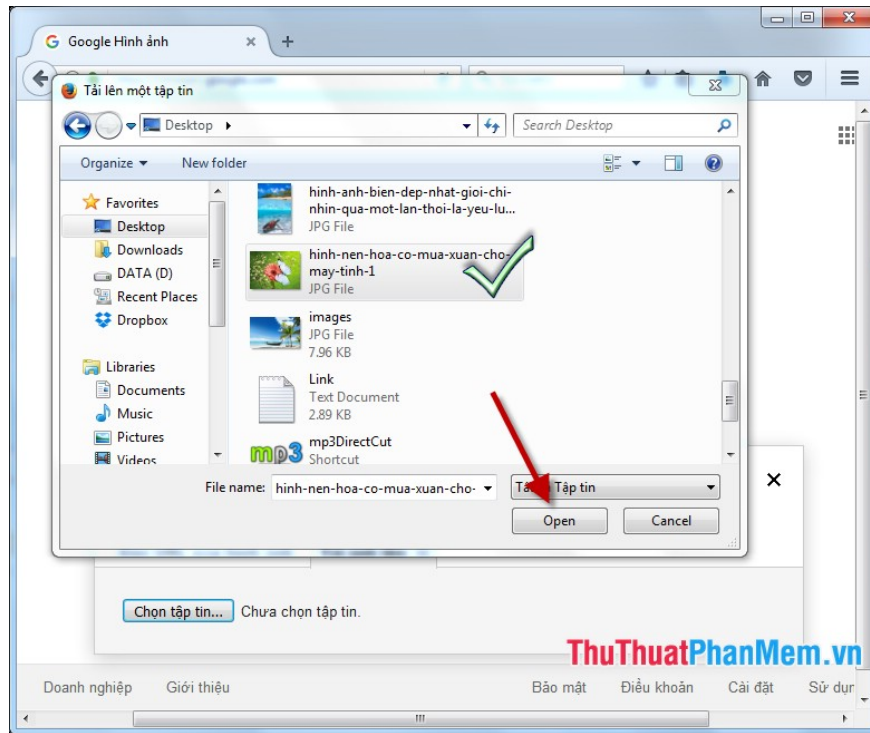

Step 1: Visit the website to find similar images through the link: <https://images.google.com/> -> Then click on the camera icon:

Step 2: Enter the path to the image file to search -> click **Search by image:**

- Or you can select photos from your computer by selecting **Upload photos** -> **Choose file**:

- Select the path to the image file to find -> **Open**:

Step 3: Find detailed results about the image:

Step 4: Scroll down the bottom you will see an image similar to the original image: