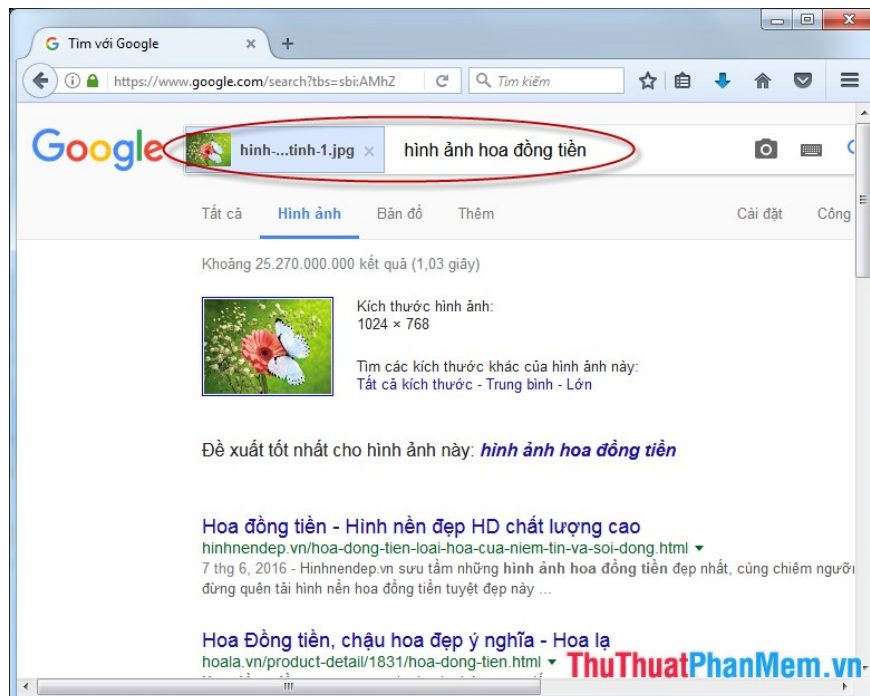

Step 1: Visit the website to find similar images through the link: <https://images.google.com/> -> Then click on the camera icon:

Step 2: Enter the path to the image file to search -> click **Search by image:**

- Or you can select photos from your computer by selecting **Upload photos** -> **Choose file**:

- Select the path to the image file to find -> **Open**:

Step 3: Find detailed results about the image:

Step 4: Scroll down the bottom you will see an image similar to the original image: