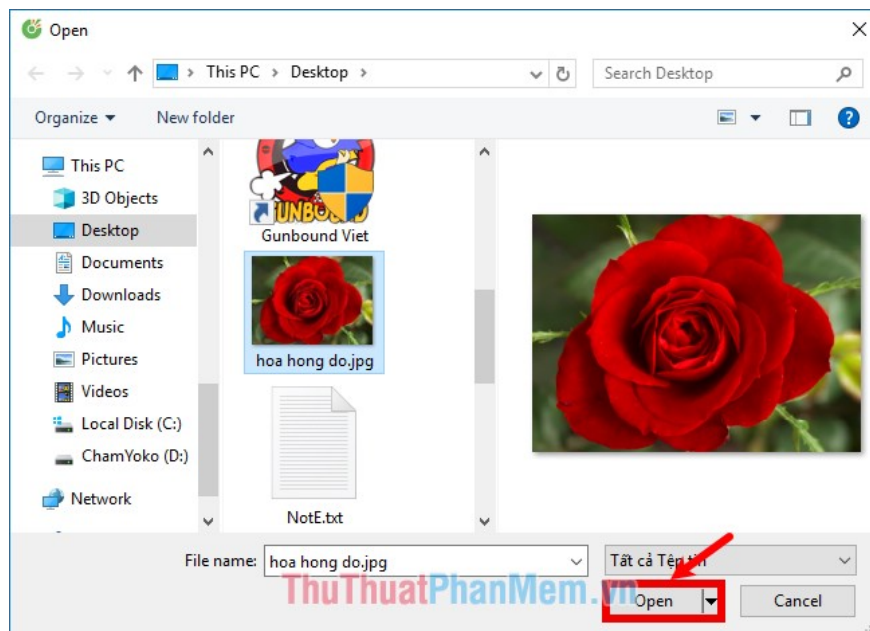

So Google image search page will display the results, if you want to find similar images and different sizes, then select **All sizes**.