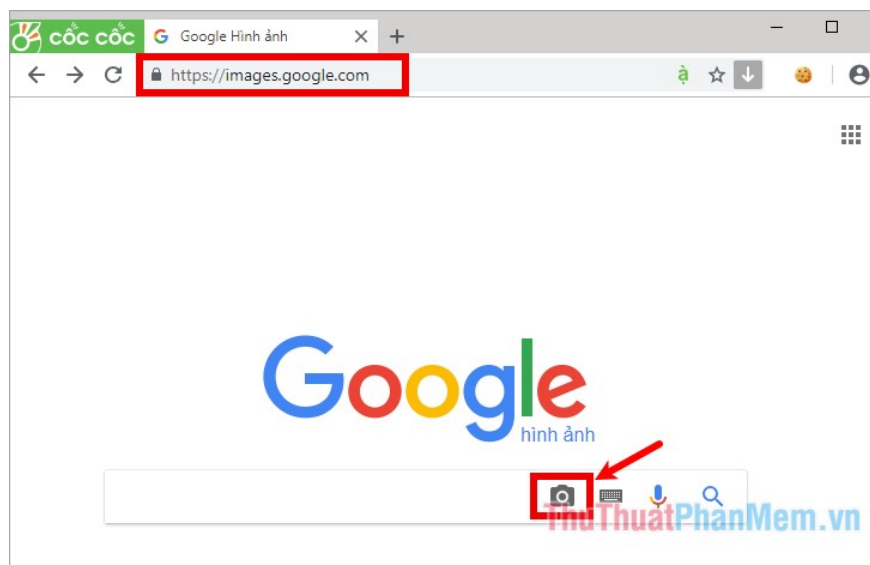

Method 1: Find similar images on the Internet

When you surf the web and you find beautiful images, you want to find images similar to this one. So right-click on the image and select **Search for images on Google (Search Google for image)**.

Now a new page appears and search for similar images for the image you choose on Google Images. You can scroll down to find **similar images**.

And if you want to find such images but the sizes are different, then select **All sizes**.

A page containing all images similar to the image you search with different sizes, you can easily choose.

Method 2: Find photos similar to the images on your computer

If you want to find an image similar to the image on your computer, first you need to visit the Google Images search page <https://images.google.com/>. Next, select the camera icon as shown below.