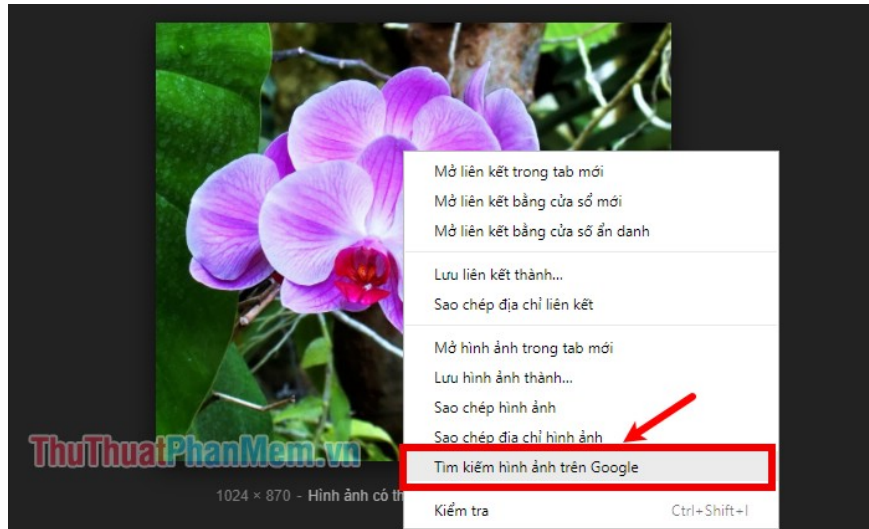

How to find similar images with Google Images (Google Images)

How to find similar images with Google Images (Google Images). In the process of surfing the web, you see that there are good images, or on your computer, there are images that you want to search for similar images of that image or images similar to it that have images

Do you find a beautiful image on the web browser, or do you have images on your computer that you want to find similar images of or that are larger in size? So, please refer to the following article.

Here are two ways to find similar images with Google Images, please follow along.

Method 1: Find similar images on the Internet

When you surf the web and you find beautiful images, you want to find images similar to this one. So right-click on the image and select **Search for images on Google (Search Google for image)**.