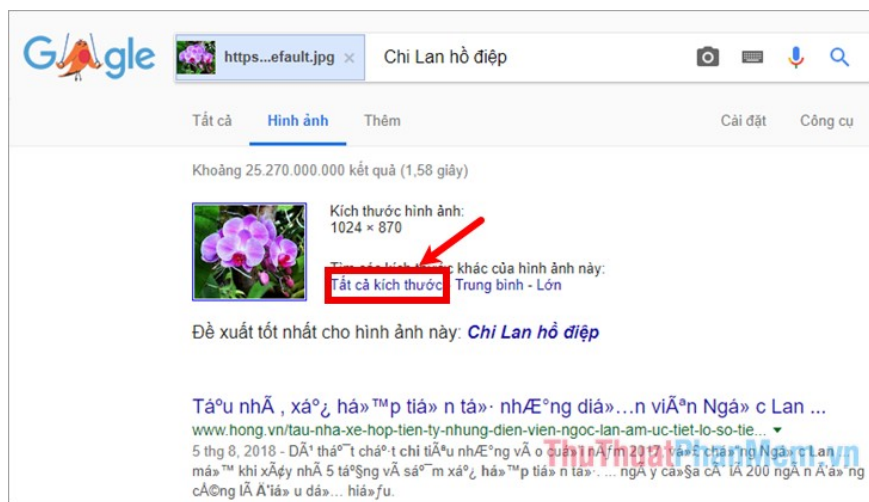

Do you find a beautiful image on the web browser, or do you have images on your computer that you want to find similar images of or that are larger in size? So, please refer to the following article.

Here are two ways to find similar images with Google Images, please follow along.

Method 1: Find similar images on the Internet

When you surf the web and you find beautiful images, you want to find images similar to this one. So right-click on the image and select **Search for images on Google (Search Google for image)**.

Now a new page appears and search for similar images for the image you choose on Google Images. You can scroll down to find **similar images**.

And if you want to find such images but the sizes are different, then select **All sizes**.