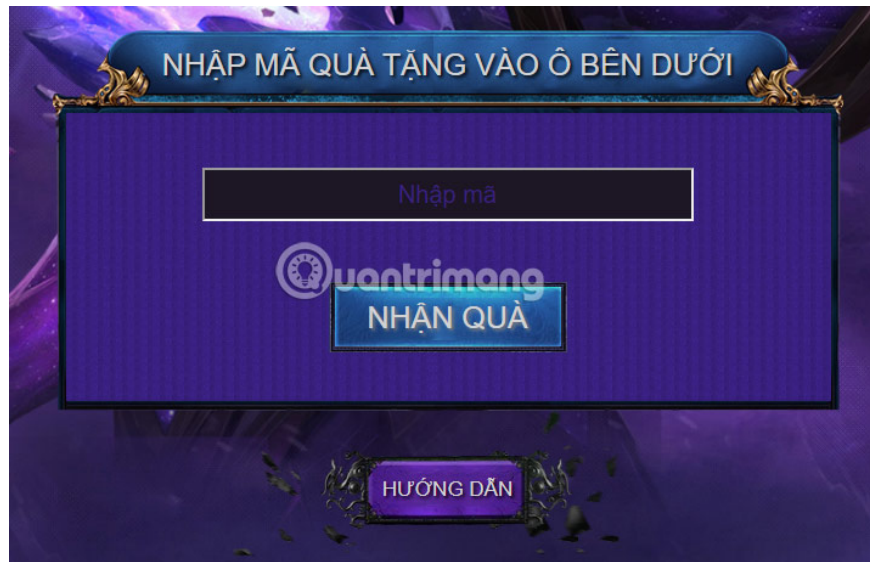

In addition, you can also enter the code at muagiai2020.lienminh.garena.vn to receive the Warrior Badge. Similar to code.lienminh.garena.vn, you only need to log in and enter the code into the code box to receive the award.

Code Badge of **League of Legends** : **League of Legends**