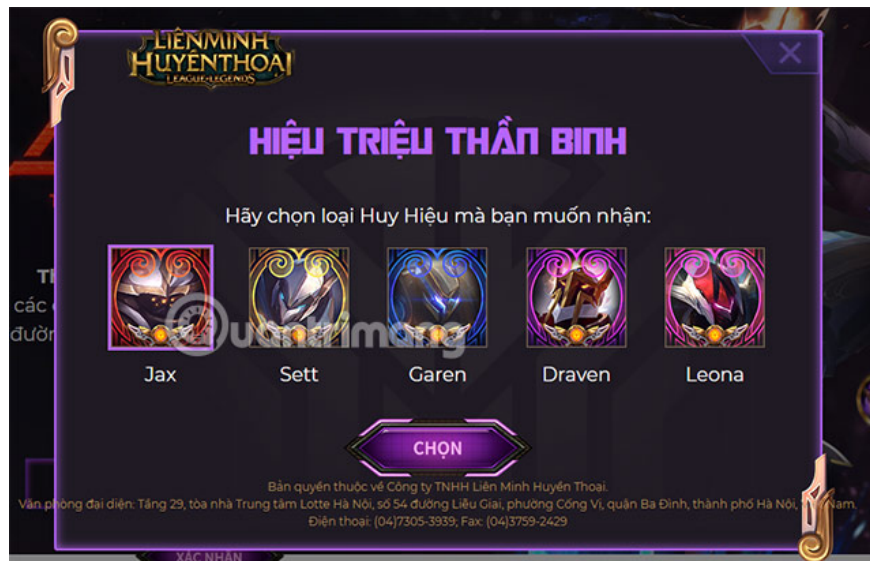

The crusader badge is an item used in the event to own upcoming Than Binh costumes. This badge will appear in your account when the Trieu Than Binh event starts, the event to enter the code to receive the Badge will start from January 10 to January 16, 2020.

For League code entry events, you should visit the two addresses above to enter the code with the extension lienminh.garena.vn. If the code entry page does not have this extension, it is a phishing site and you risk losing your account if you log into the fake code address.

You finished reading the article "**How to enter the latest League of Legends code 2020**" edited by the [TipsMake](#) team. We hope this article has provided you with many useful tech tips and tricks. You can search for similar articles on tips and guides. Thank you for reading and for following us regularly.