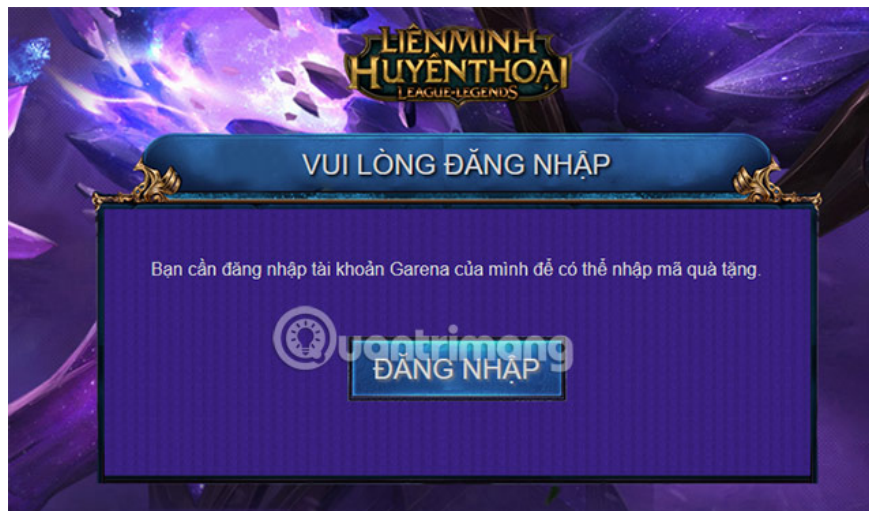

How to enter the latest League of Legends code 2020

These are the addresses for entering the official League of Legends code and how to enter the code to receive League of Legends gifts.

In addition to earning rewards directly from events in League of Legends, you can also earn rewards thanks to Giftcode LMHT. Giftcode you can also get through the events in the game to get the reward corresponding to the giftcode achieved.

To enter Giftcode LMHT, you need to visit the web address of the League of Legends code input to enter the code below is the valid code entry addresses of the League of Legends and Garena instructions for entering the code.

Instructions to enter the latest LMHT code 2020

First to enter the LMHT code, you can access code.lienminh.garena.vn > then log in your Garena account. Next enter the code obtained in the Code Entry section, then click Get Gifts below.