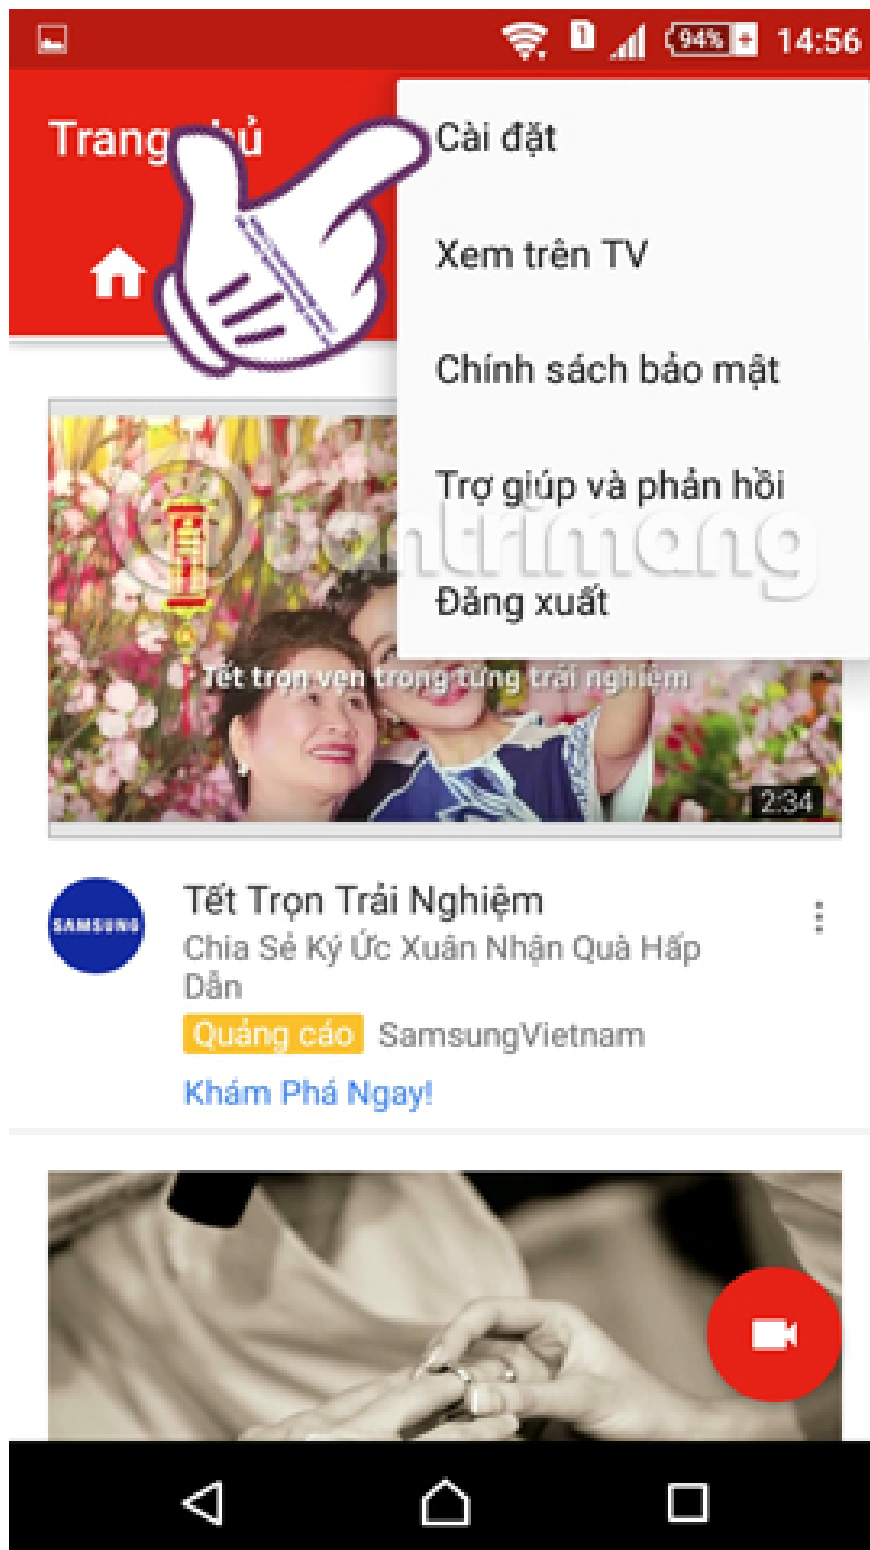

Trang chủ

Tết Trọn Trải Nghiệm

Chia Sẻ Ký Ức Xuân Nhận Quà Hấp Dẫn

Quảng cáo SamsungVietnam

[Khám Phá Ngay!](#)

Step 2:

Next on the Settings interface, you will find **the General section** . In this interface, we will see that the Restricted Mode is also disabled by default. Please push the horizontal bar to the right to **enable the Limited Mode feature** on the YouTube application.