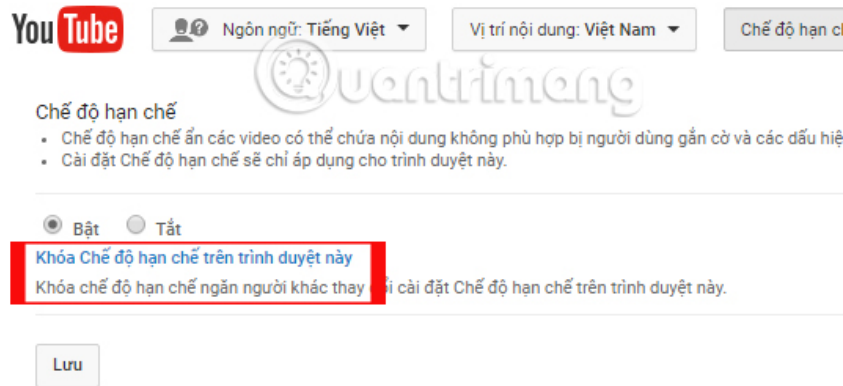

2. Turn on restriction mode on Youtube application:

As mentioned, the video restriction mode on YouTube only applies to each browser and each device. So, you should enable this restriction mode on all smartphones.

1. Download the iOS app for iOS
2. Download the YouTube application for Android

Step 1:

The first step is for users to log in to their YouTube account on their smartphone device. At the main interface, we will click on **the 3 dots icon** and select **Install**.