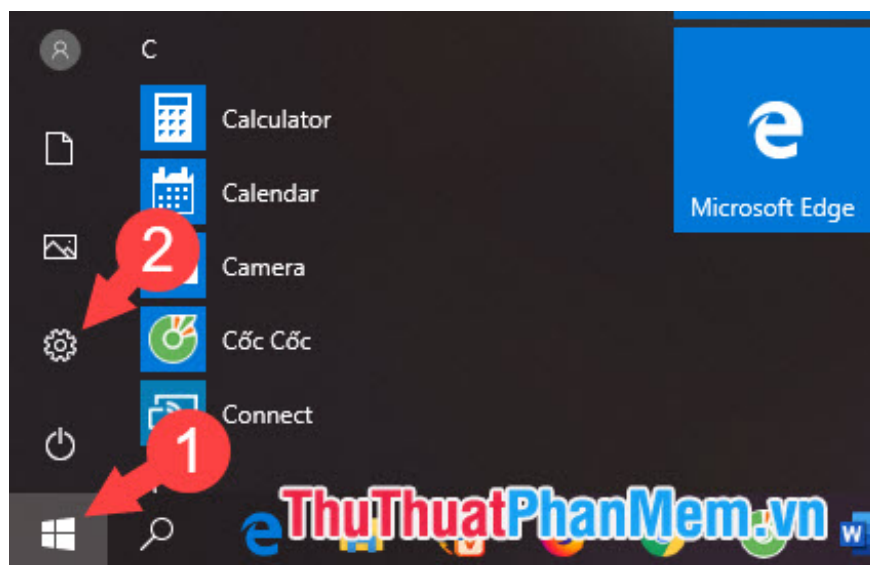

Step 2: Select the **Gaming** section .