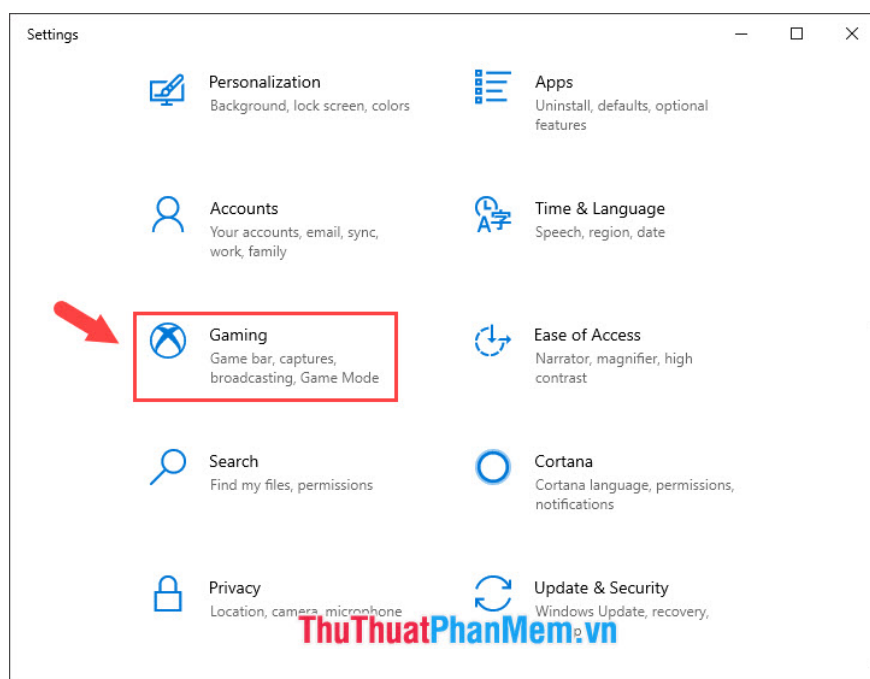

Game mode is one of the special features on Windows 10 that allows us to optimize settings when playing games on Windows 10. Let's find out how to enable this feature in the following article.

To enable Game mode on Windows 10, follow these steps:

Step 1: Open the **Start menu (1)** => select **Settings (2)** .

Step 2: Select the **Gaming** section .

Step 3: Select **Game mode** => switch the **Game mode** switch to **On** .

With instructions on enabling game mode in the article, TipsMake.com hopes you have a more enjoyable and smoother gaming experience with this feature. Good luck!