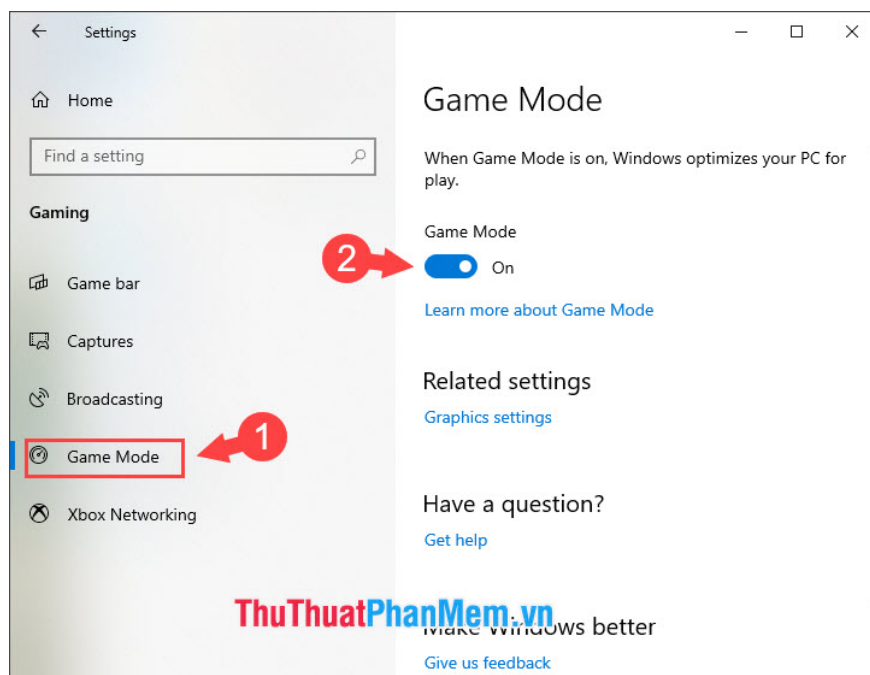

How to enable Game Mode on Windows 10

How to enable Game Mode on Windows 10. Game mode is one of the special features on Windows 10 that allows us to optimize settings when playing games on Windows 10. Let's learn how to enable this feature. in the following article.

Game mode is one of the special features on Windows 10 that allows us to optimize settings when playing games on Windows 10. Let's find out how to enable this feature in the following article.

To enable Game mode on Windows 10, follow these steps:

Step 1: Open the **Start menu (1)** => select **Settings (2)** .

Step 2: Select the **Gaming** section .

Step 3: Select **Game mode** => switch the **Game mode** switch to **On** .

With instructions on enabling game mode in the article, TipsMake.com hopes you have a more enjoyable and smoother gaming experience with this feature. Good luck!