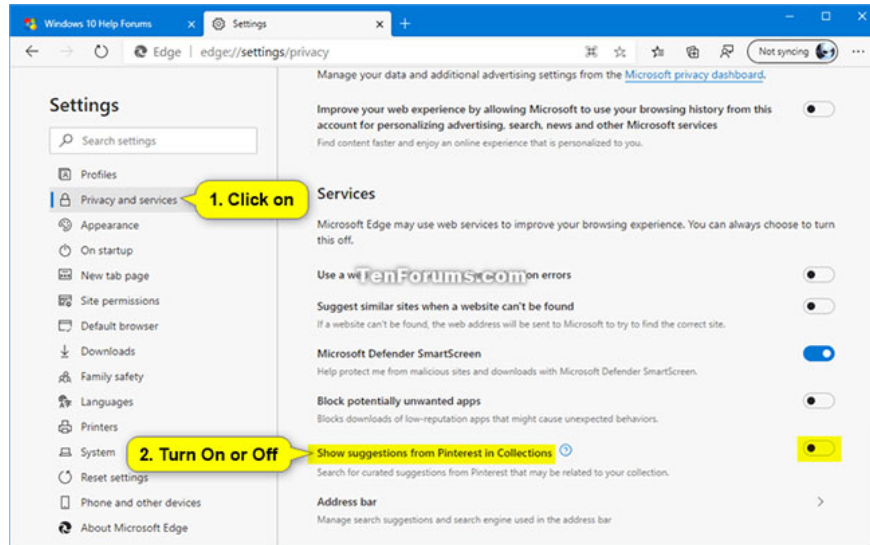

Here's how:

1. Open **Microsoft Edge**.
2. Click **Settings and more** (**Alt+F**) - 3-dot menu icon and click **Settings**.

Click on Settings

3. Click **Privacy and services** on the left and turn on or off (default) **Show suggestions from Pinterest in Collections** in **Services** on the right, depending on what you want.

Note : If you don't see the left panel, click the 3 dash menu button at the top left or expand the horizontal borders of the Microsoft Edge window until you see the left panel.

Turn on or off (default) Show suggestions from Pinterest in Collections in Services
4. You can now close the **Settings** tab in Microsoft Edge if desired.