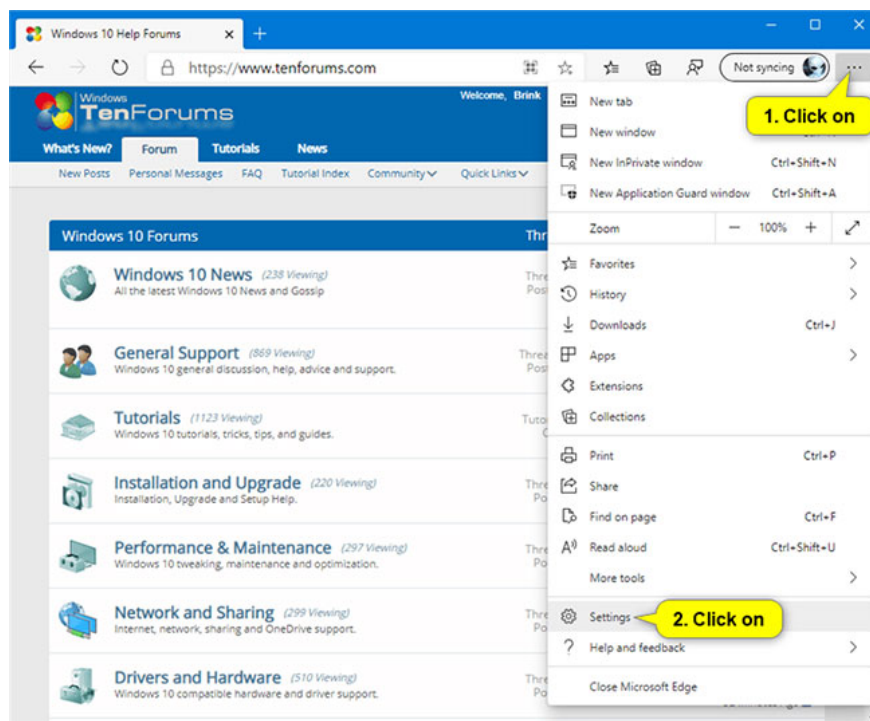

If you have enabled **Show suggestions from Pinterest in Collections** , Collections will perform a Microsoft Bing search using the title of the collection to find related Pinterest Topic pages. The browser will not send data about collections to Pinterest. You can delete these suggestions and stop searching for Pinterest Topic pages by turning off **Show suggestions from Pinterest in Collections** .

This tutorial will show you how to enable or disable **Show suggestions from Pinterest in Collections** in Chromium-based Microsoft Edge.

Turn on / off Show Suggestions from Pinterest in Collections in Microsoft Edge Chromium

Here's how:

1. Open **Microsoft Edge**.
2. Click **Settings and more** (**Alt+F**) - 3-dot menu icon and click **Settings**.

Click on Settings

3. Click **Privacy and services** on the left and turn on or off (default) **Show suggestions from Pinterest in Collections** in **Services** on the right, depending on what you want.

Note : If you don't see the left panel, click the 3 dash menu button at the top left or expand the horizontal borders of the Microsoft Edge window until you see the left panel.