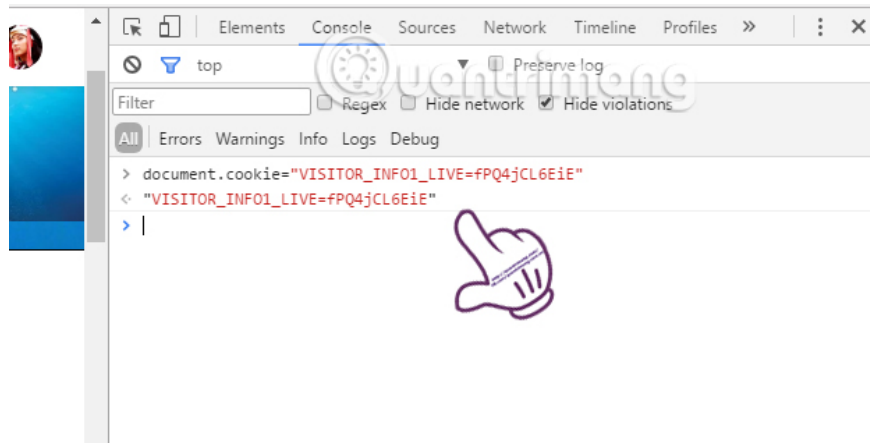

## Step 1:

First of all, users need to access the homepage of Youtube and log into their account.

### Step 3:

At the Console tab, we'll enter the command line as shown below and press Enter.

```
document.cookie = "VISITOR_INFO1_LIVE = fPQ4jCL6EiE"
```

If you receive the message as shown below, we have entered the command successfully in the browser.