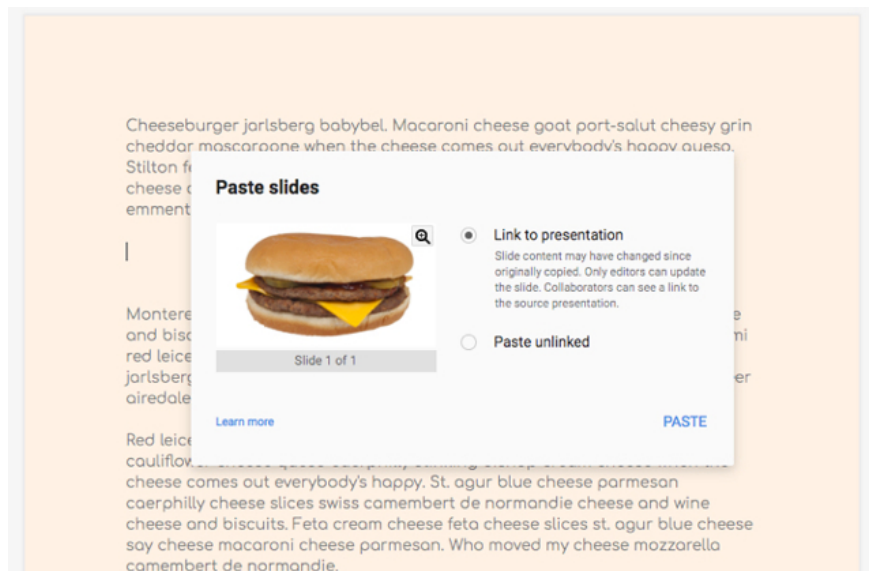

How to embed Google Slide into Google Doc

Google Slides is often considered a 'poor cousin' of Microsoft PowerPoint, but Google Slides can be a collaborative tool on the cloud and a useful tool when used with Google Docs.

Google Slides is often considered a 'poor cousin' of Microsoft PowerPoint, but Google Slides can be a collaborative tool on the cloud and a useful tool when used with Google Docs.

We already know how to embed tables and charts directly into Google Docs, but do you know Google Drive allows users to insert Slide directly into Google Docs? This article will show you how to embed Google Slide into Google Docs

How to embed Google Slide and Google Doc

Google Doc can turn into a rich visual document when adding a slide of a manually created presentation. Here's how to add slides to Google Doc:

Step 1: Log in to Google Drive and open a prepared presentation in Google Slides.

Step 2: From the left panel, click on the selected slide and then on the menu, click **Edit > Copy** .

Step 3: Open the Google Doc to insert slides, click on the location on the document to add a slide.

Step 4: On the menu, click **Edit > Paste** , select **Link to presentation** to turn on the link between the source and the document.