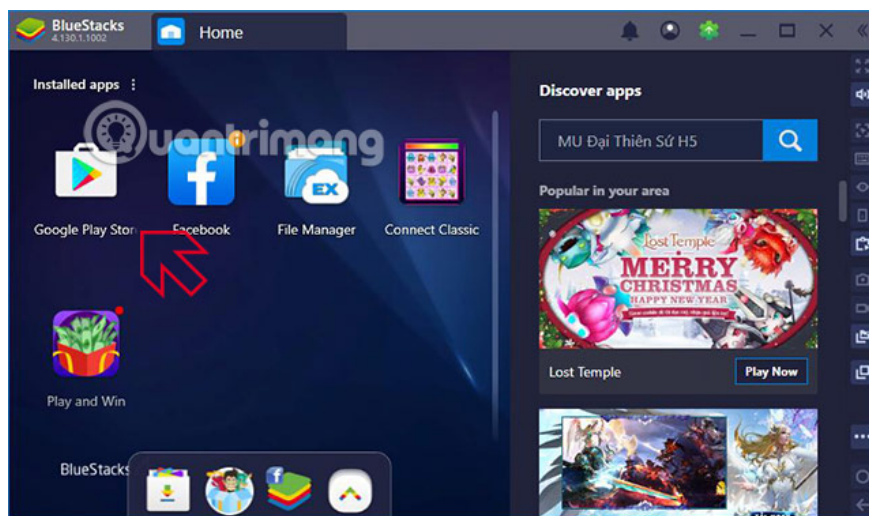

How to download Plague Inc: Evolved for free on PC

If you want to download and play Plague Inc for free on PC, try the instructions in this article. This version is a slightly different version from Plague Inc on Steam.

The game that simulates the disease of Corona virus, also known as Wuhan pneumonia, called Plague Inc: Evolved has been interested by many gamers recently because it will let players know of an epidemic like Vu pneumonia Han is contagious and dangerous.

Plague Inc is currently available on platforms such as Android, iOS, Microsoft Windows, and Windows Phone. On PC, gamers will have to spend some money to buy on Steam, with iOS platform price will be lower and on Android it is free. However, with the download guide below you can download and install **Plague Inc: Evolved** on PC for free.

Link to download Plague Inc on PC for free

1. Download Plague Inc for iOS
2. Download Plague Inc for Android

Step 1: First to download Plague Inc free, you need to have an Android emulator on your computer, you can choose BlueStack, MEMu, NoxPlayer, LDplayer . Start the emulator and select **Google Play Store** .

Step 2: Find the keyword Plague Inc in the Google Play Store.