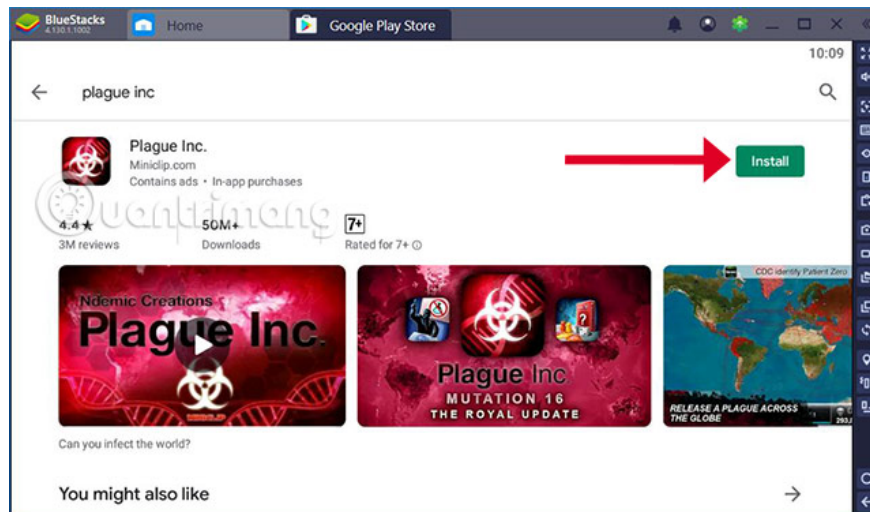

The game that simulates the disease of Corona virus, also known as Wuhan pneumonia, called Plague Inc: Evolved has been interested by many gamers recently because it will let players know of an epidemic like Vu pneumonia Han is contagious and dangerous.

Link to download Plague Inc on PC for free

1. Download Plague Inc for iOS
2. Download Plague Inc for Android

Step 1: First to download Plague Inc free, you need to have an Android emulator on your computer, you can choose BlueStack, MEMu, NoxPlayer, LDplayer . Start the emulator and select **Google Play Store** .

Step 2: Find the keyword Plague Inc in the Google Play Store.

Click Plague Inc of Miniclip as shown below and select Install.

Enter Gamer ID and click Create to enter the game.

Then, create your plague name, follow the initial instructions on how to play Plague Inc. Then next create the disease you like.