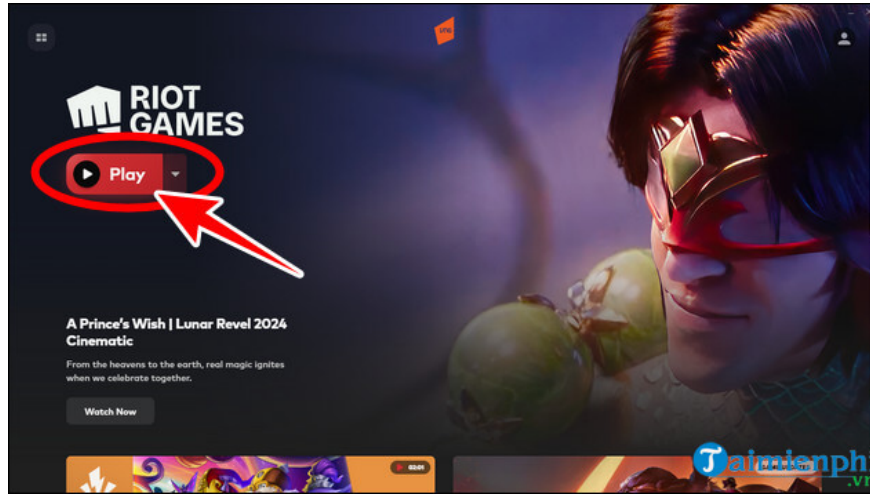

Step 7: Enter your DTCL PBE account name in the Game Name box => enter any Tagline (index) => click **Create** .

- **Note:** The account name must consist of 16 characters including letters and numbers, no special characters.

Step 8: Select **Teamfight Tactics** (also known as Truth Arena).