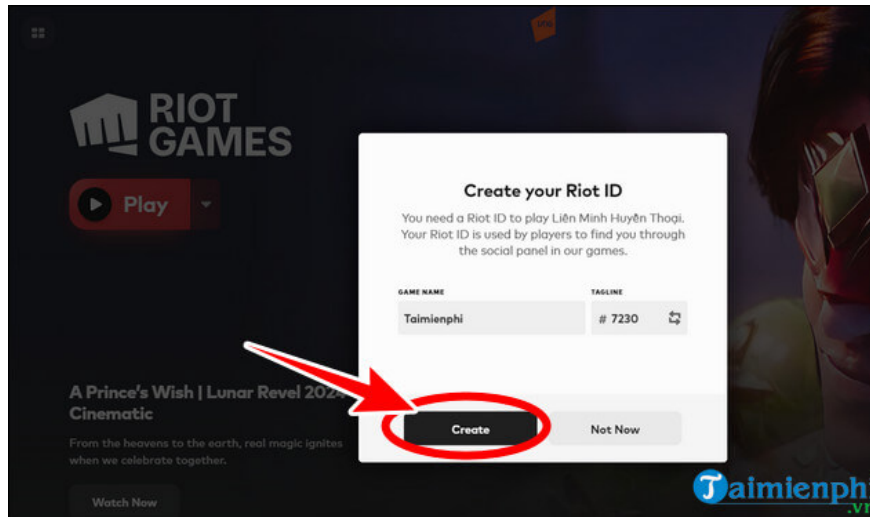

Step 7: Enter your DTCL PBE account name in the Game Name box => enter any Tagline (index) => click **Create** .

- **Note:** The account name must consist of 16 characters including letters and numbers, no special characters.