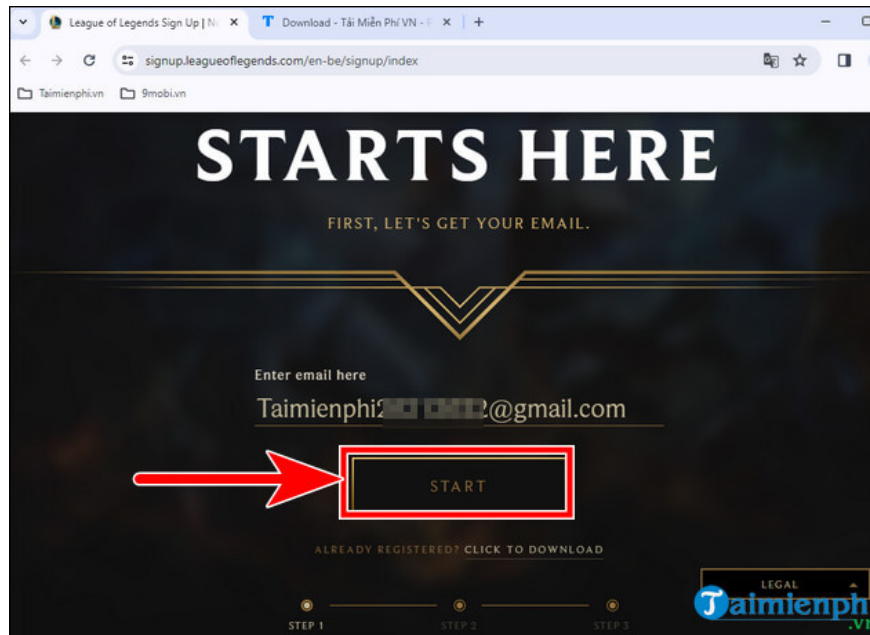

Step 3: At **When Were You Born** , select **Date of Birth** => click **Next** .