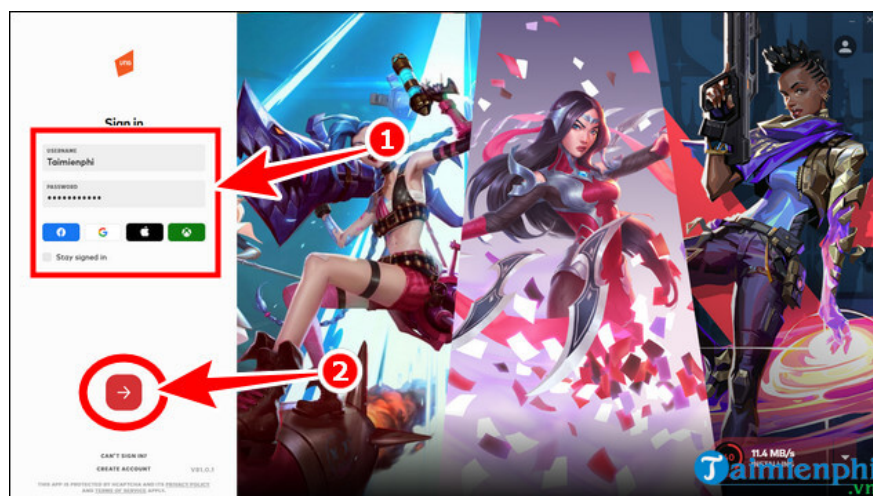

Step 5: Next, scroll down to the bottom of the **notification bar** => **Select the Accept** button, agree to the terms and privacy policy of Riot Games.