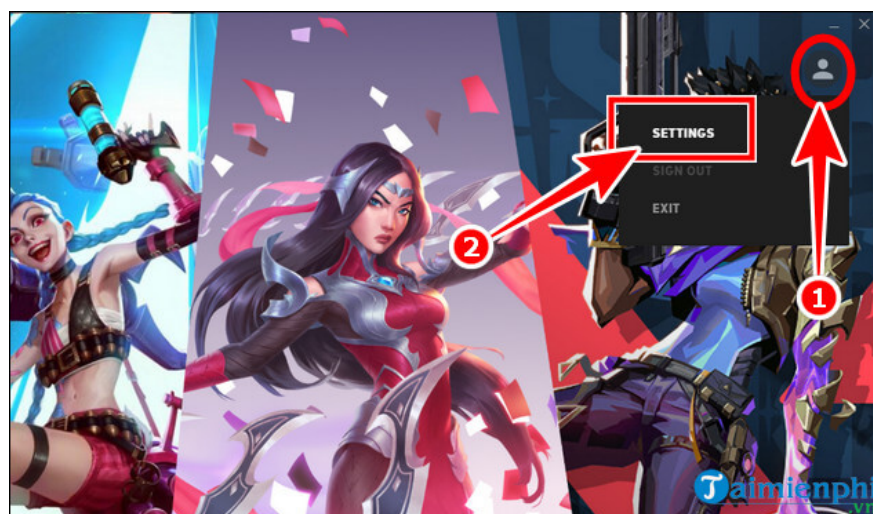

- In addition, if you want to change the game installation folder, select **Advanced Options** and then **change the location to save the installation file** => click **Install** .

Step 3: After installation is complete, select **the person icon** and go to **Settings** .