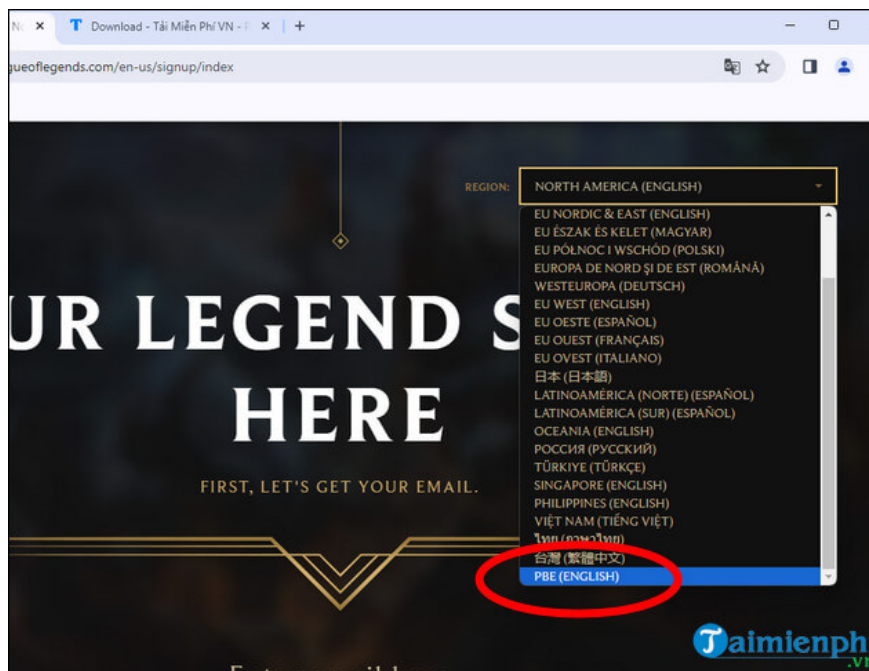

How to download, install and play PBE TFT beta

Want to experience new features of DTCL before the official release? Join the PBE server. Taimienphi will guide you how to install and play the Truth Arena PBE test server, to become one of the first to experience and contribute ideas to the game development process.

How to create a PBE server account in Teamfight Tactics

* *Note:* There are many gamers who already have a DTCL account but are not in the PBE (English) area. Therefore, you are required to create another account, only accounts created on the PBE (English) server can play the PBE Truth Arena test version.

Step 1: Access the link **HERE** and select **PBE (English)** as illustrated below.

Step 2: Enter your **Email/Gmail** address in **Enter Email Here** => click **Start** .