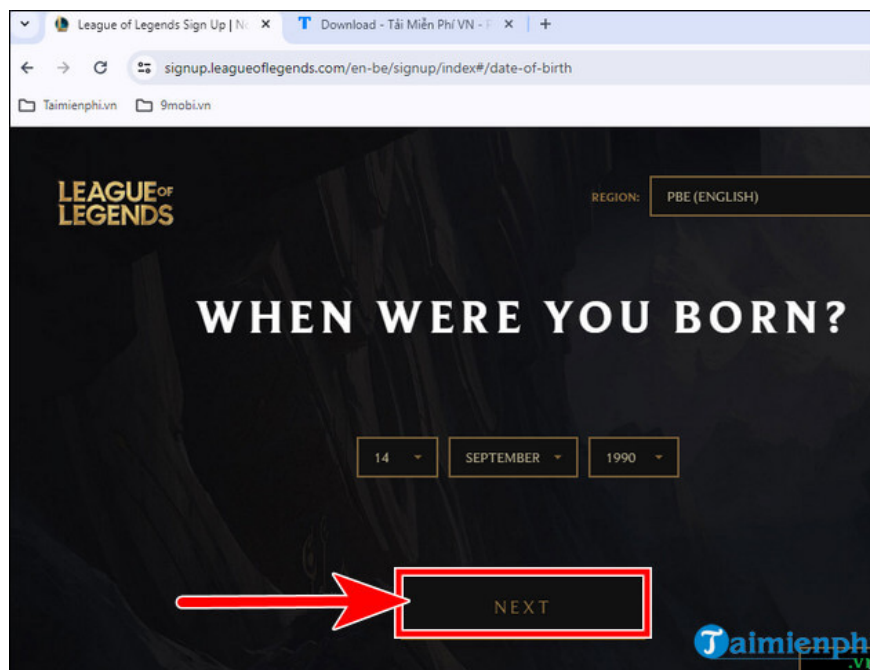

# How to download, install and play PBE TFT beta

Want to experience new features of DTCL before the official release? Join the PBE server. Taimienphi will guide you how to install and play the Truth Arena PBE test server, to become one of the first to experience and contribute ideas to the game development process.

## How to create a PBE server account in Teamfight Tactics

\* *Note:* There are many gamers who already have a DTCL account but are not in the PBE (English) area. Therefore, you are required to create another account, only accounts created on the PBE (English) server can play the PBE Truth Arena test version.

*Step 1:* Access the link **HERE** and select **PBE (English)** as illustrated below.

*Step 2:* Enter your **Email/Gmail** address in **Enter Email Here** => click **Start** .

*Step 3:* At **When Were You Born** , select **Date of Birth** => click **Next** .