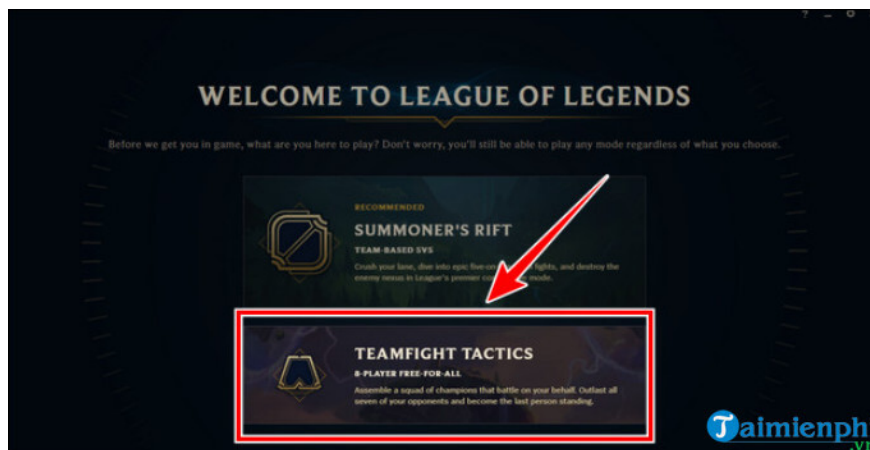

- **Note:** The login account must be a **Riot account created in the PBE (English) region**, accounts from other regions cannot log in to play DTCL PBE.

*Step 5:* Next, scroll down to the bottom of the **notification bar** => **Select the Accept** button, agree to the terms and privacy policy of Riot Games.

Step 6: The system will automatically download and install DTCL PBE on your computer.

- After installation is complete, select **Play** to play the game.

**Step 7:** Enter your DTCL PBE account name in the Game Name box => enter any Tagline (index) => click **Create** .

- **Note:** The account name must consist of 16 characters including letters and numbers, no special characters.

**Step 8:** Select **Teamfight Tactics** (also known as Truth Arena).

- Finally, click the **Play** button in the top left corner to join the tactical chess matches of the Truth Arena on the PBE server.