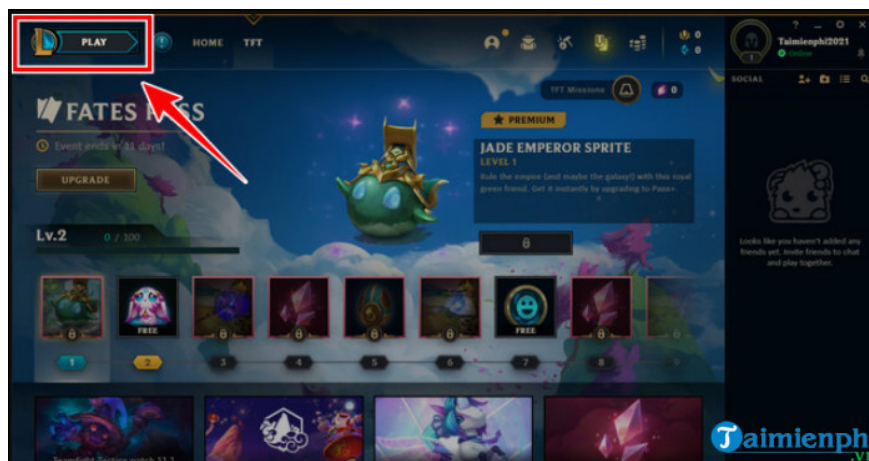

- Finally, click the **Play** button in the top left corner to join the tactical chess matches of the Truth Arena on the PBE server.

If you are worried that your computer configuration is not strong enough, TFT PBE Mobile will be a great solution for you. Download **TFT PBE Mobile** and experience new features anytime, anywhere, and join the extremely attractive chess battle.

Some questions about the TFT PBE test server

1. Can DTCL accounts be played on the PBE server?

The DTCL PBE test server is a completely different server, gamers cannot use their normal account (main account playing DTCL) to log in to PBE. Only accounts created in the PBE (English) region can play PBE DTCL.

2. Can I share my DTCL PBE server account?

No. In fact, sharing your PBE account can lead to a permanent ban. Please advise your friends to create a new account for themselves, the steps to register to play on the PBE DTCL server are not difficult.

3. Forgot my DTCL PBE server password, what should I do?

Don't worry, it happens to everyone. If you need to recover your password, click CAN'T SIGN IN? on the login page for help retrieving your password.

4. Do I have to buy anything in the Teamfight Tactics PBE server?

No, but you will be able to do a few daily quests to earn RP. Keep in mind that both new and existing content will be available at the same price as in-game.

5. Why is the Ping high when playing on the PBE server of Truth Arena?

The DTCL test servers are located in North America. If you are not playing in North America, you may experience higher ping than usual.