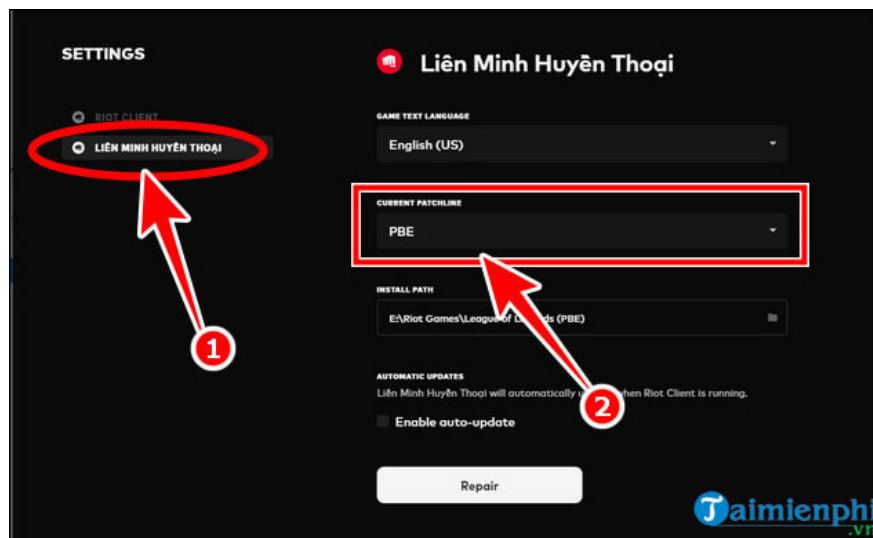

Step 4: Return to the main interface, enter your **Username** (account) and **Password** (password) into the system => select the **red arrow** button below.

- **Note:** The login account must be a **Riot account created in the PBE (English) region**, accounts from other regions cannot log in to play DTCL PBE.