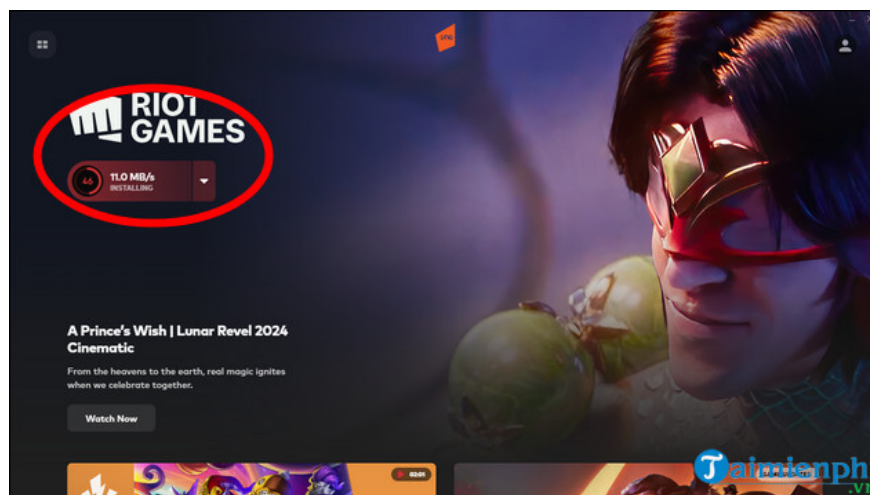

- After installation is complete, select **Play** to play the game.