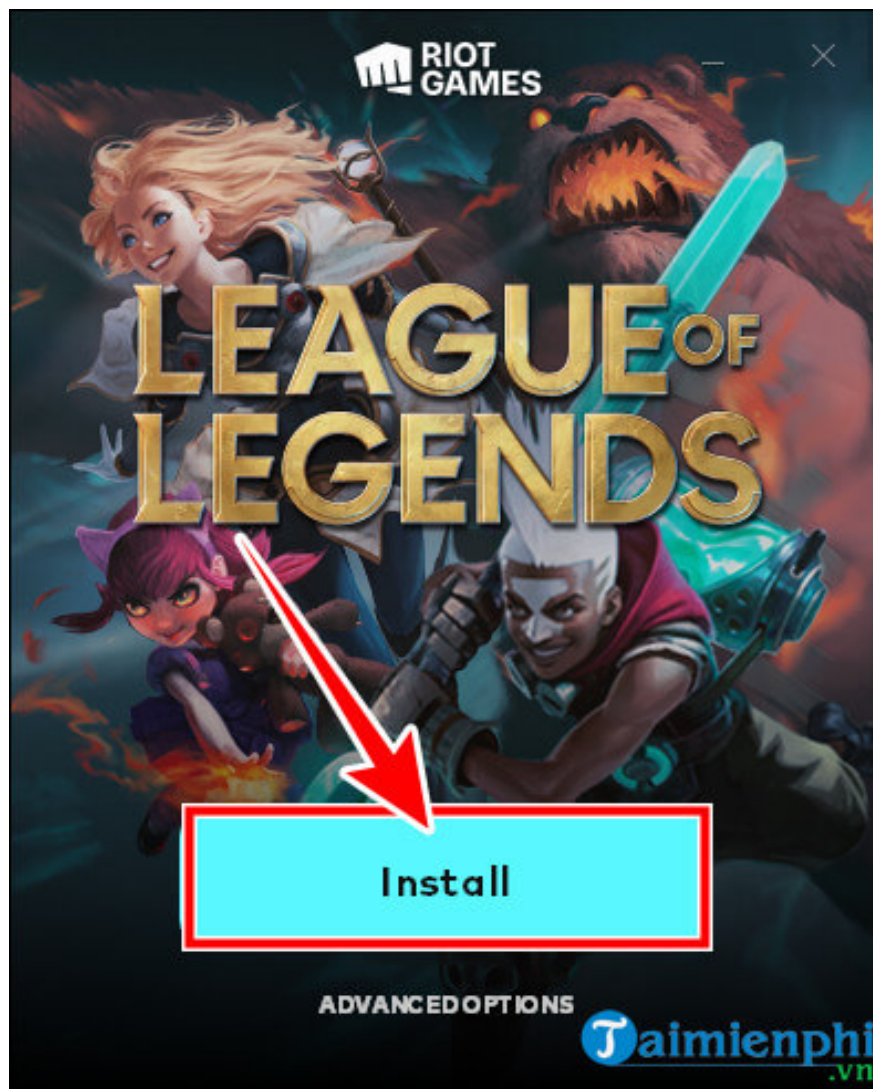

Step 3: After installation is complete, select **the person icon** and go to **Settings** .