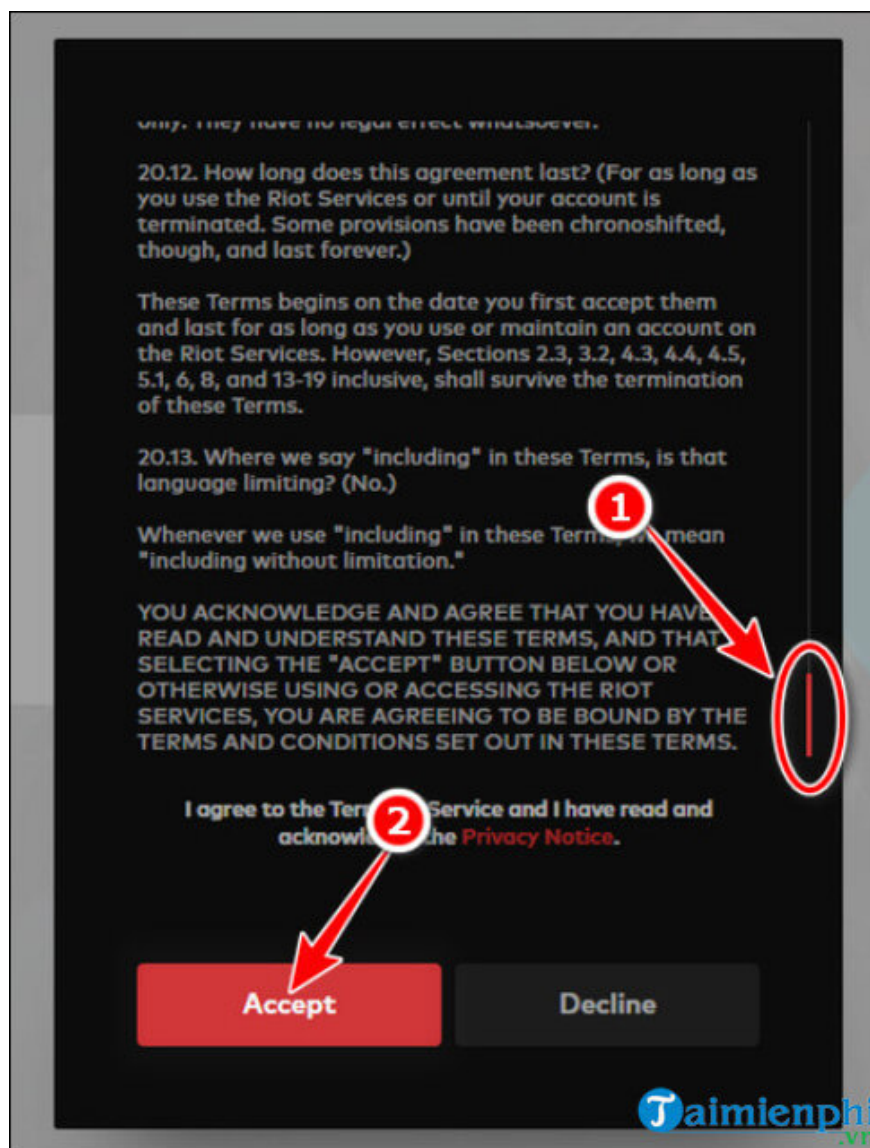

- In addition, if you want to change the game installation folder, select **Advanced Options** and then **change the location to save the installation file** => click **Install** .

Step 3: After installation is complete, select **the person icon** and go to **Settings** .

- In the **Settings** panel , select **League of Legends** => Current Patch.exe to **PBE** .

*Step 4:* Return to the main interface, enter your **Username** (account) and **Password** (password) into the system => select the **red arrow** button below.

- **Note:** The login account must be a **Riot account created in the PBE (English) region**, accounts from other regions cannot log in to play DTCL PBE.

*Step 5:* Next, scroll down to the bottom of the **notification bar** => **Select the Accept** button, agree to the terms and privacy policy of Riot Games.