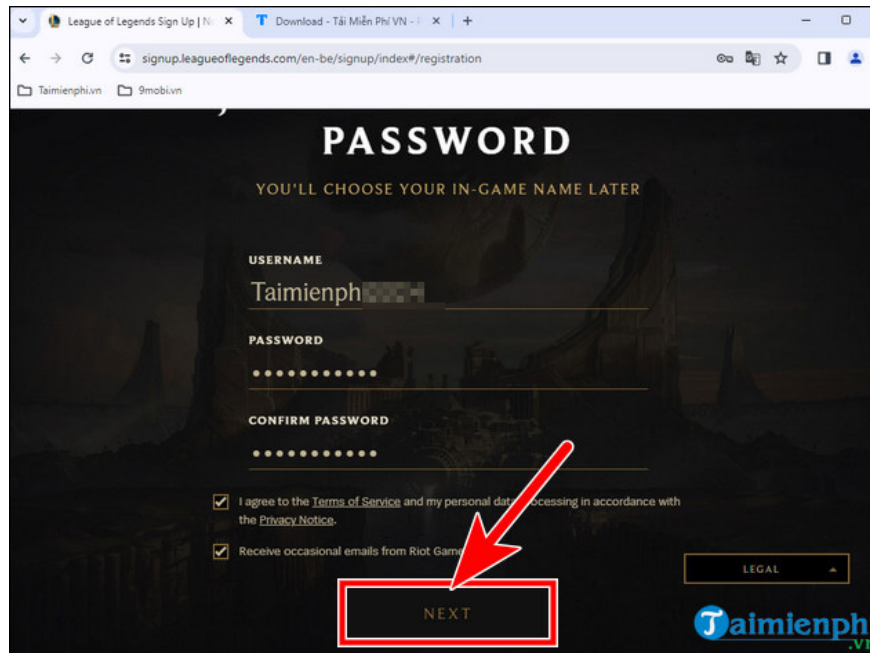

Instructions for downloading, installing and playing PBE DTCL trial version

After having an account to play the PBE Truth Arena trial version (instructions above), now you proceed to install it on your computer, use that account to log in to the system to experience the new feature, the specific steps are as follows:

Step 1: First you need to download Teamfight Tactics PBE.

- Download **Teamfight Tactics PBE for Windows** here
- Download **Teamfight Tactics PBE for MAC** here

Step 2: Click directly on the file you just downloaded in **Step 1** , click **Install** .

- In addition, if you want to change the game installation folder, select **Advanced Options** and then **change the location to save the installation file** => click **Install** .