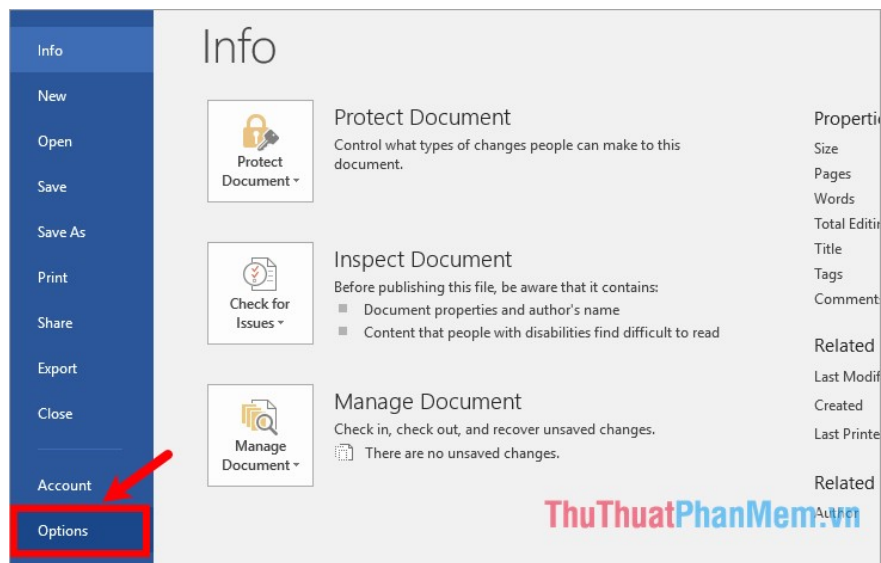

To hide the ruler, deselect the square in front of the **ruler** .

Method 2 : Use the shortcut **Alt + W** , on the **View** tab will appear the shortcut you select **R** to display the **Rule** bar .

To hide the Rule bar, press **Alt + W** again and select **R**.

Method 3: If you follow the above two ways and still do not see the vertical ruler, then do the following:

Step 1 : Select **File -> Options**.

Step 2: On the **Word Options** window, select the **Advanced** tab, scroll down to the **Display** section, and select the check box in the box before **Show vertical ruler in Print Layout view**.