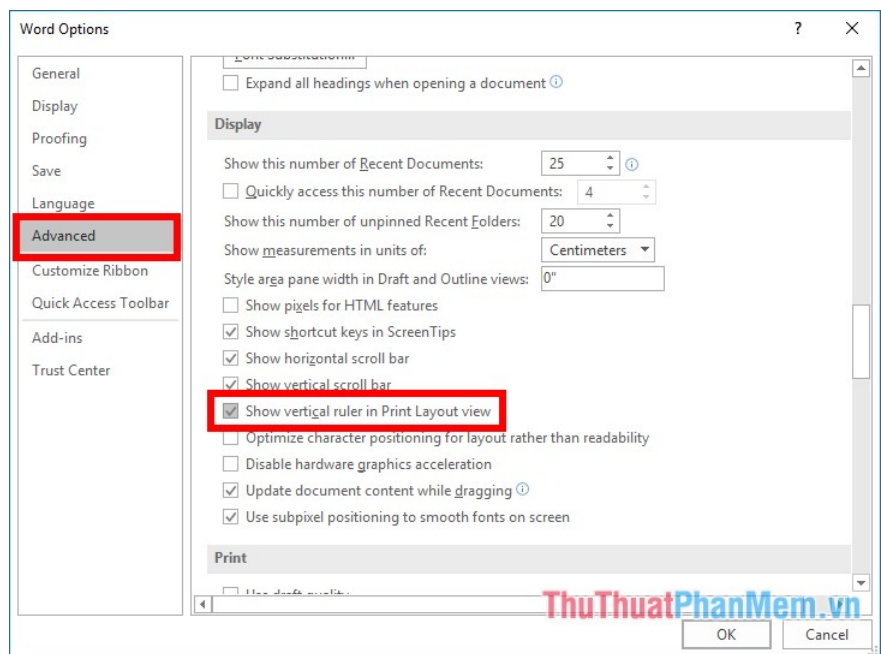

To hide the ruler, deselect the square in front of the **ruler** .

Method 2 : Use the shortcut **Alt + W** , on the **View** tab will appear the shortcut you select **R** to display the **Rule** bar .

To hide the Rule bar, press **Alt + W** again and select **R**.

Method 3: If you follow the above two ways and still do not see the vertical ruler, then do the following:

Step 1 : Select **File -> Options**.

Step 2: On the **Word Options** window, select the **Advanced** tab, scroll down to the **Display** section, and select the check box in the box before **Show vertical ruler in Print Layout view**.