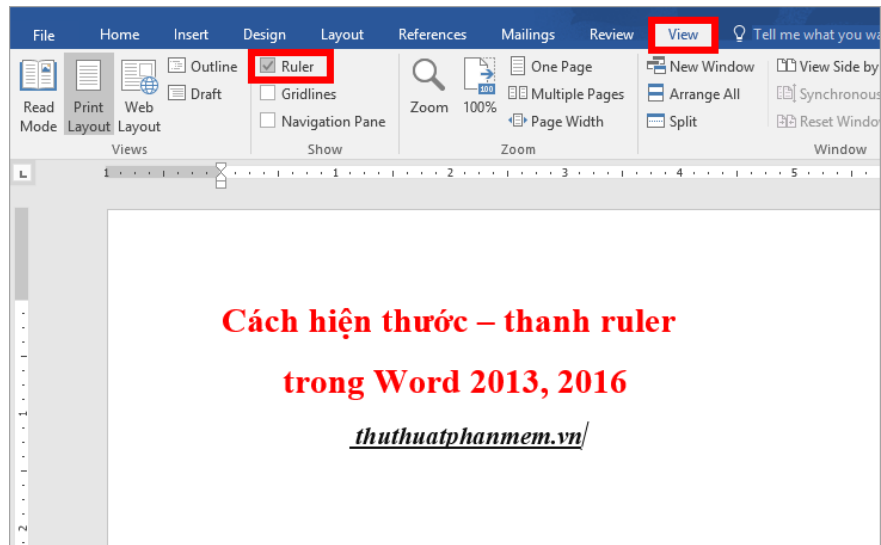

To hide the ruler, deselect the square in front of the **ruler** .