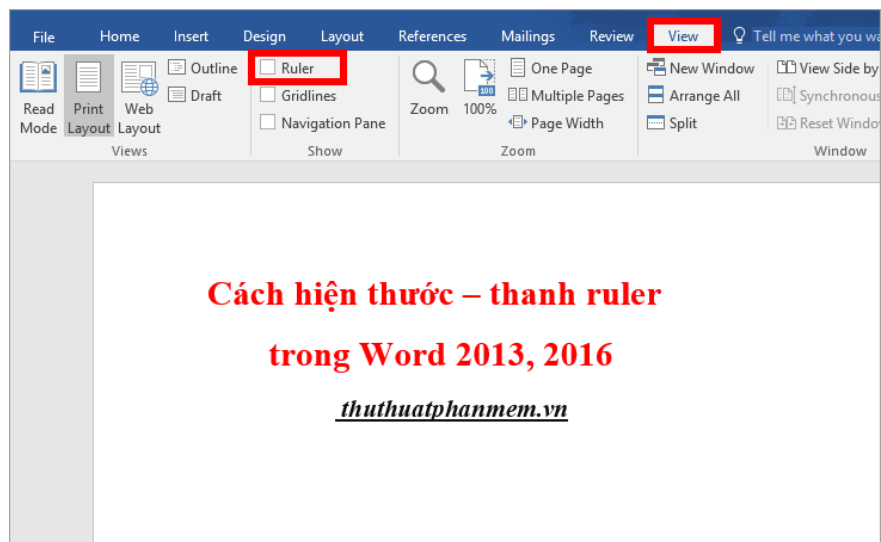

How to display rules in Word 2013 and 2016 - How to display rule bars in Word 2013 and 2016

How to show the ruler in Word 2013 and 2016 - How to display the rule bar in Word 2013 and 2016. You use Word 2013 and 2016 to edit documents, but in the process of working, you do not see the vertical and horizontal ruler. . And you guys don't know how to hi yet

You use Word 2013 and 2016 to edit documents, but in the process of working, you do not see the vertical and horizontal ruler bar. But you do not know how to display the ruler in Word, so please refer to the article below.

Here is how to show the ruler in Word 2016, with Word 2013 you do the same.

Method 1: On the Word file, select the **View** tab , in the **Show** section, select the check box in the square before **Ruler** to display the ruler (rule bar).

To hide the ruler, deselect the square in front of the **ruler** .

Method 2 : Use the shortcut **Alt + W** , on the **View** tab will appear the shortcut you select **R** to display the **Rule** bar .

To hide the Rule bar, press **Alt + W** again and select **R**.