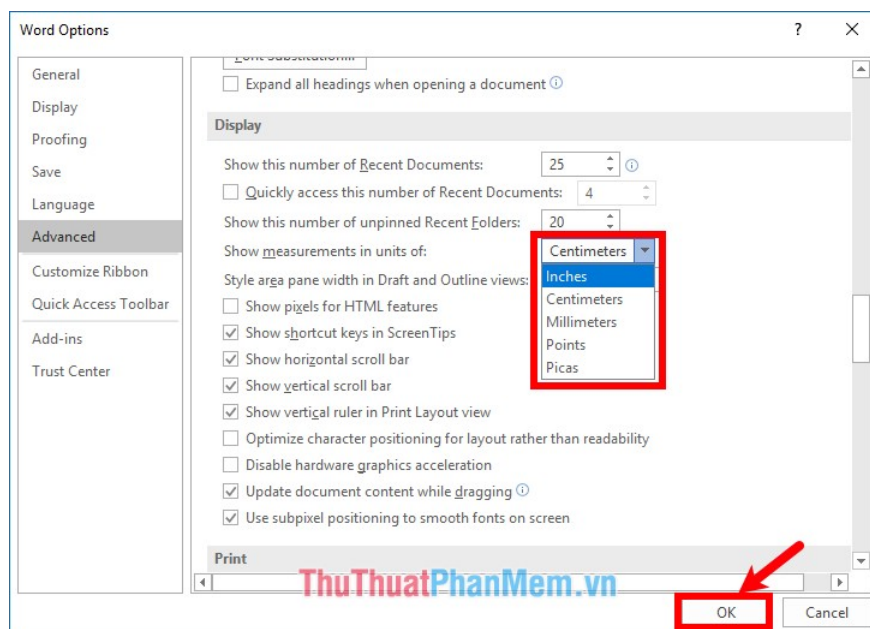

To hide the ruler, deselect the square in front of the **ruler** .

Method 2 : Use the shortcut **Alt + W** , on the **View** tab will appear the shortcut you select **R** to display the **Rule** bar .

To hide the Rule bar, press **Alt + W** again and select **R**.

Method 3: If you follow the above two ways and still do not see the vertical ruler, then do the following:

Step 1 : Select **File -> Options**.

Step 2: On the **Word Options** window, select the **Advanced** tab, scroll down to the **Display** section, and select the check box in the box before **Show vertical ruler in Print Layout view**.

Thus the vertical ruler will be displayed and the units of the ruler will be changed as you set.

Hopefully, with the ways to show / hide the ruler - the ruler bar in Word 2013 and 2016 that the article has shared, you can display the ruler whenever the ruler is hidden to easily align in the writing process. Good luck!