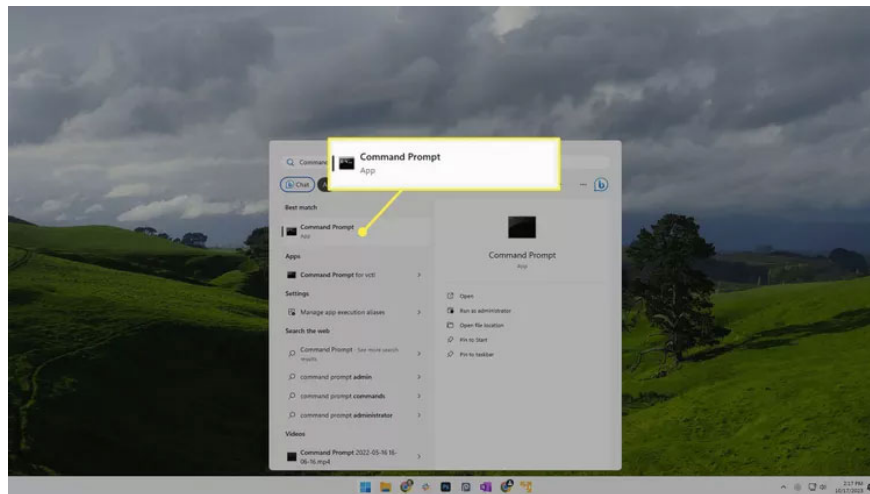

How to determine the serial number of an HP laptop

This article explains how to find the serial number of an HP laptop.

This article explains how to find the serial number of an HP laptop.

Where is your serial number located?

To find the serial number, the first place to look is on the bottom of the laptop. The serial number is usually printed on a label along with the product number, model number, and warranty period. If you don't see a label, it's probably inside the battery compartment.

How to Use Command Prompt to Find HP Laptop Serial Number

If the label is damaged or peeled off, another way to get the serial number is through the computer itself. As long as the laptop is still working, you can also get the serial number using Command Prompt .

Open Command Prompt by searching from the Start menu.

Type this command into Command Prompt, then press **Enter** to execute the command:

```
wmic bios get serialnumber
```

Your serial number will appear after the command. To copy the serial number, highlight the serial number with your mouse and then right-click anywhere in the Command Prompt.