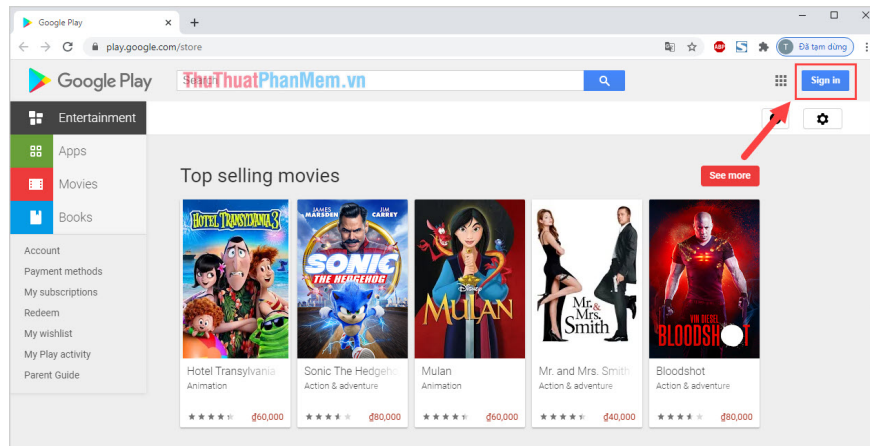

How to create a Google Play account on your computer

How to create a Google Play account on your computer. Devices using the Android operating system, when downloading applications on CH Play (Google Play Store), they must have a Google Play account. As we all know, all Google services can use Gmail account to login

Devices using the Android operating system, when downloading applications on CH Play (Google Play Store), they must have a Google Play account. As we all know, all Google services can use your Gmail account to login, if you want to use a separate account to log into the Google Play Store, it is still possible! In this article, Software Tips will guide you how to create a Google Play account on your computer.

Step 1: First, you proceed to the Google Play homepage to create an account.

Homepage: <https://play.google.com/>

Step 2: At the home page of Google Play, select **Sign In** to login.

Step 3: When the window switches to the login page, you select **Create account** and choose the account type for **myself** or **To manage my business** .