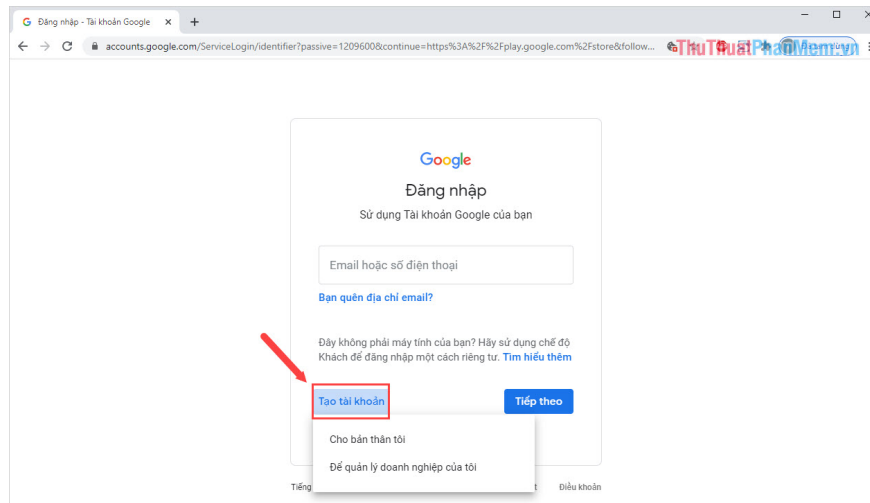

Step 1: First, you proceed to the Google Play homepage to create an account.

Homepage: <https://play.google.com/>

Step 2: At the home page of Google Play, select **Sign In** to login.

Step 3: When the window switches to the login page, you select **Create account** and choose the account type for **myself** or **To manage my business** .