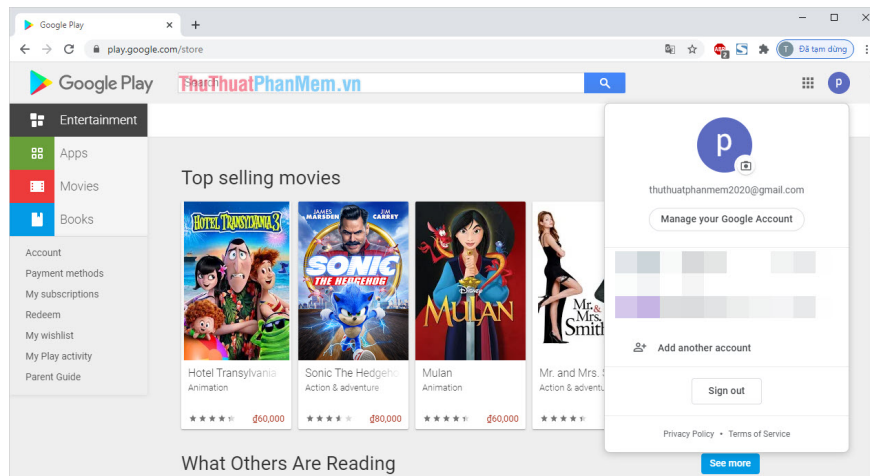

Step 6: So you have finished creating a Google Play account on your computer, after creating it, the system will automatically log in for you.

In this article, Software Tips showed you how to create a Google Play account on your computer quickly and accurately. Have a nice day!

You finished reading the article "**How to create a Google Play account on your computer**" edited by the [TipsMake](#) team. We hope this article has provided you with many useful tech tips and tricks. You can search for similar articles on tips and guides. Thank you for reading and for following us regularly.