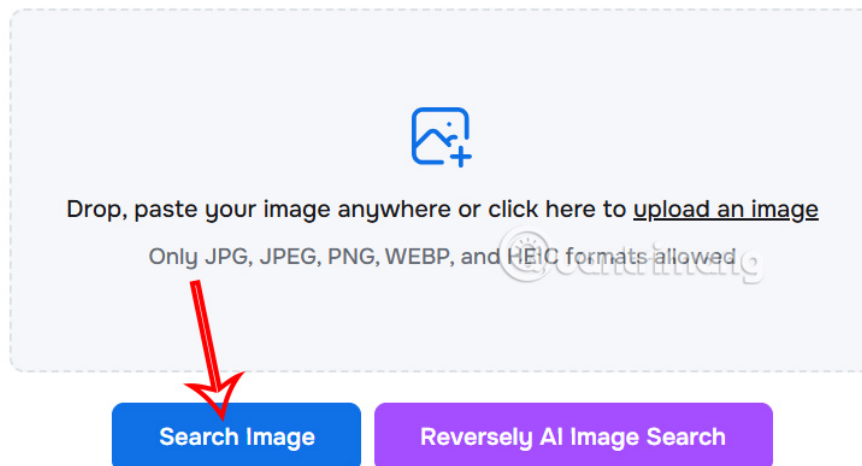

How to check which websites your photos appear on

ReverseImageSearch.org is a powerful online tool that allows you to easily search for any image content on the Internet, or check for plagiarism.

The images you share or upload to social media are most likely used on some illegal website. This will definitely affect you and your privacy. ReverseImageSearch.org is a powerful online tool that allows you to easily search any image content on the Internet, or check for plagiarism . You can simply upload directly to the tool or enter the URL to see where the image appears, its origin and other similar image elements. Here is how to check on ReverseImageSearch.

Instructions for checking where the image appears

Step 1:

First, you access the link below to go to the ReverseImageSearch tool website.

<https://www.reverseimagesearch.org/>

Step 2:

On the home page interface, you **upload the image you want to check** to the website and then click the Search images button to search for the image.

Step 3:

The tool will then **scan the data to see if the image appears on any website** . In the results section, there will be a Similar section to display similar images, and you can click People, Duplicates to check further.