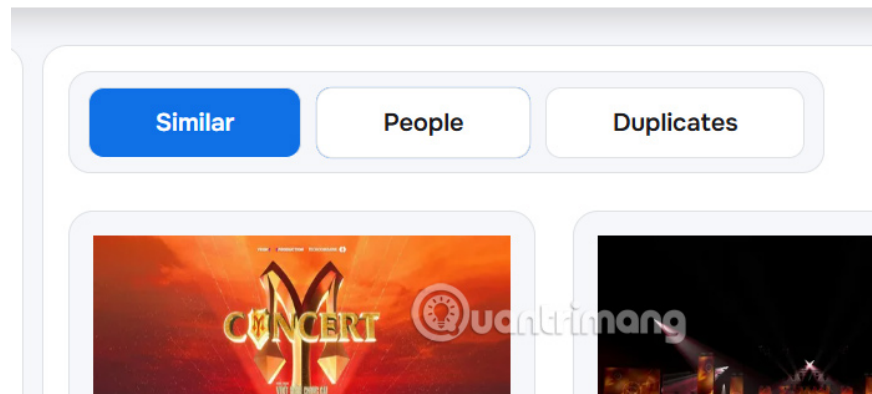

How to check which websites your photos appear on

ReverseImageSearch.org is a powerful online tool that allows you to easily search for any image content on the Internet, or check for plagiarism.

The images you share or upload to social media are most likely used on some illegal website. This will definitely affect you and your privacy. ReverseImageSearch.org is a powerful online tool that allows you to easily search any image content on the Internet, or check for plagiarism . You can simply upload directly to the tool or enter the URL to see where the image appears, its origin and other similar image elements. Here is how to check on ReverseImageSearch.

Instructions for checking where the image appears

Step 1:

First, you access the link below to go to the ReverseImageSearch tool website.

<https://www.reverseimagesearch.org/>

Step 2:

On the home page interface, you **upload the image you want to check** to the website and then click the Search images button to search for the image.

Step 3:

The tool will then **scan the data to see if the image appears on any website** . In the results section, there will be a Similar section to display similar images, and you can click People, Duplicates to check further.